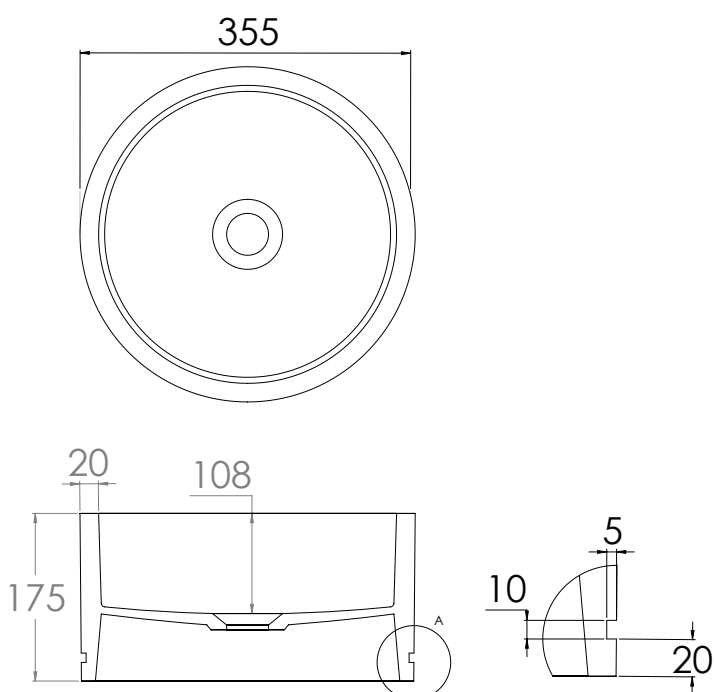

# JEE-O soho basin low

Article code:

SWMBAS71  
● White DADOquartz

Material:

DADOquartz - Scratch & abrasion resistant

Waste diameter:

45mm

Dimensions:

L 35.5 x W 35.5 x H 17.5 cm

Basin rim:

2 cm

Net weight:

9kg

Note: cast products are subject to size variation of +/-5 %

Dimension package:

L 40 x W 40 x H 20 cm

Package weight:

1kg

UV stability:

6 / BSEN438

25 year warranty - The general conditions can be found on our website: [www.jee-o.com/downloads](http://www.jee-o.com/downloads)

HS code:

68109900

European Standard: