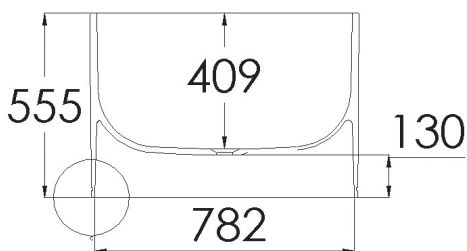

JEE-O soho bath

Article code:

SBM068

● White DADOquartz

SBM068 - black RAL 9005

● Spray painted outside matt

Material:

DADOquartz - Scratch & abrasion resistant

Coating:

Spray painted matt

Overflow:

with integrated overflow

Waste diameter:

50mm

Dimensions:

L 180 x W 80 x H 55 cm

Bathtub rim:

2 cm

Net weight:

120kg

Water capacity:

260L

Note: cast products are subject to size variation of +/- 5 %

Dimension package:

L 185 x W 85 x H 65 cm

Package weight:

50kg

UV stability:

6 / BSEN438

25 year warranty - The general conditions can be found on our website: www.jee-o.com/downloads

HS code:

68109900

European Standard:

NEN-EN 14516-2015