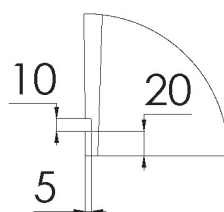

Article code:

SBM068

● White DADOquartz

SBM068 - black RAL 9005

● Spray painted outside matt

Material:

DADOquartz - Scratch & abrasion resistant

Coating:

Spray painted matt

Overflow:

with integrated overflow

Waste diameter:

50mm

Dimensions:

L 180 x W 80 x H 55 cm

Bathtub rim:

2 cm

Net weight:

120kg

Water capacity:

260L

Note: cast products are subject to size variation of +/- 5 %

Dimension package:

L 185 x W 85 x H 65 cm

Package weight:

50kg

UV stability:

6 / BSEN438

25 year warranty - The general conditions can be found on our website: www.jee-o.com/downloads

HS code:

68109900

European Standard:

NEN-EN 14516-2015