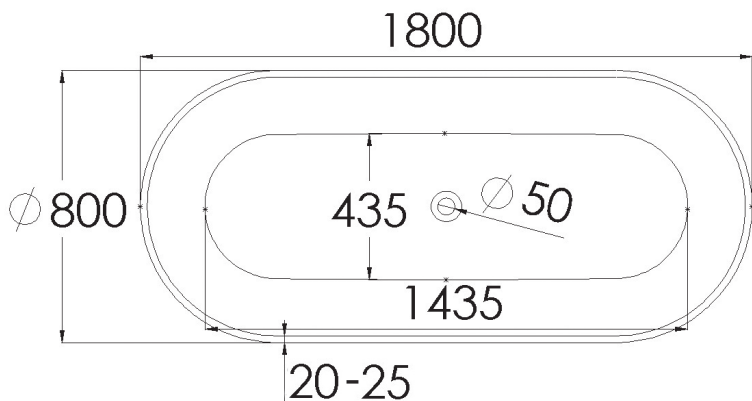

JEE-O soho bath

Article code:

SBM068

● White DADOquartz

SBM068 - black RAL 9005

● Spray painted outside matt

Material:

DADOquartz - Scratch & abrasion resistant

Coating:

Spray painted matt

Overflow:

with integrated overflow

Waste diameter:

50mm

Dimensions:

L 180 x W 80 x H 55 cm

Bathtub rim:

2 cm

Net weight:

120kg

Water capacity:

260L

Note: cast products are subject to size variation of +/- 5 %

Dimension package:

L 185 x W 85 x H 65 cm

Package weight:

50kg

UV stability:

6 / BSEN438

25 year warranty - The general conditions can be found on our website: www.jee-o.com/downloads

HS code:

68109900

European Standard:

NEN-EN 14516-2015