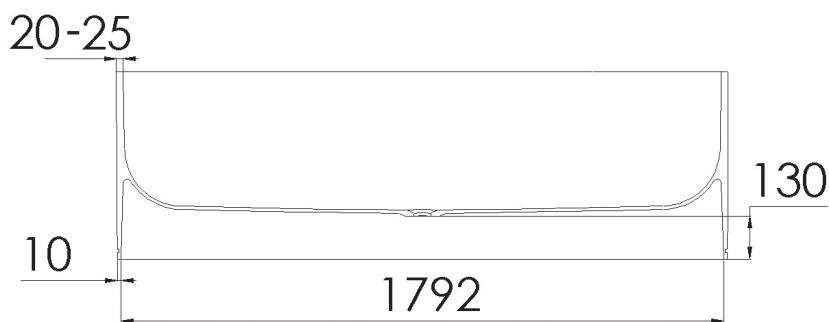

JEE-O soho bath

Article code:

SBM068

● White DADOquartz

SBM068 - black RAL 9005

● Spray painted outside matt

Material:

DADOquartz - Scratch & abrasion resistant

Coating:

Spray painted matt

Overflow:

with integrated overflow

Waste diameter:

50mm

Dimensions:

L 180 x W 80 x H 55 cm

Bathtub rim:

2 cm

Net weight:

120kg

Water capacity:

260L

Note: cast products are subject to size variation of +/- 5 %

Dimension package:

L 185 x W 85 x H 65 cm

Package weight:

50kg

UV stability:

6 / BSEN438

25 year warranty - The general conditions can be found on our website: www.jee-o.com/downloads

HS code:

68109900

European Standard:

NEN-EN 14516-2015