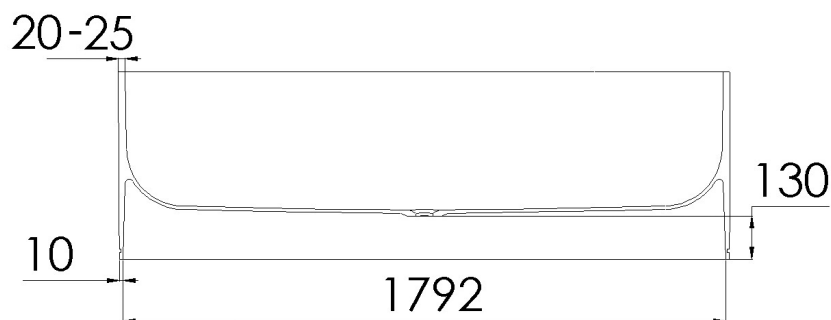

# JEE-O soho bath specifications

Article code:

**SBM068**

● White DADOquartz

**SBM068 - black** RAL 9005

● Spray painted matt outside

Material:  
Coating:

DADOquartz - Scratch & abrasion resistant  
Spray painted matt outside

Overflow:

with integrated overflow

Waste diameter:

50mm

Dimensions:

L 180 x W 80 x H 55 cm

Bathtub rim:

2 cm

Net weight:

120kg

Water capacity:

260L

Note: cast products are subject to size variation of +/- 5 %

Dimension package:

L 185 x W 85 x H 65 cm

Package weight:

50kg

UV stability:

6 / BSEN438

25 year warranty

HS code:

68109900

European Standard:

NEN-EN 14516-2015