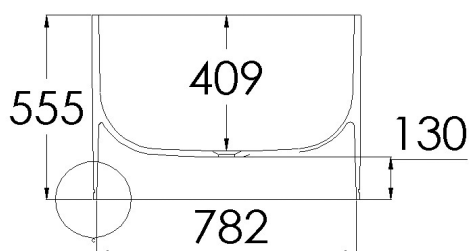

JEE-O soho bath specifications

Article code:

SBM068

● White DADOquartz

SBM068 - black RAL 9005

● Spray painted matt outside

Material:
Coating:

DADOquartz - Scratch & abrasion resistant
Spray painted matt outside

Overflow:

with integrated overflow

Waste diameter:

50mm

Dimensions:

L 180 x W 80 x H 55 cm

Bathtub rim:

2 cm

Net weight:

120kg

Water capacity:

260L

Note: cast products are subject to size variation of +/- 5 %

Dimension package:

L 185 x W 85 x H 65 cm

Package weight:

50kg

UV stability:

6 / BSEN438

25 year warranty

HS code:

68109900

European Standard:

NEN-EN 14516-2015