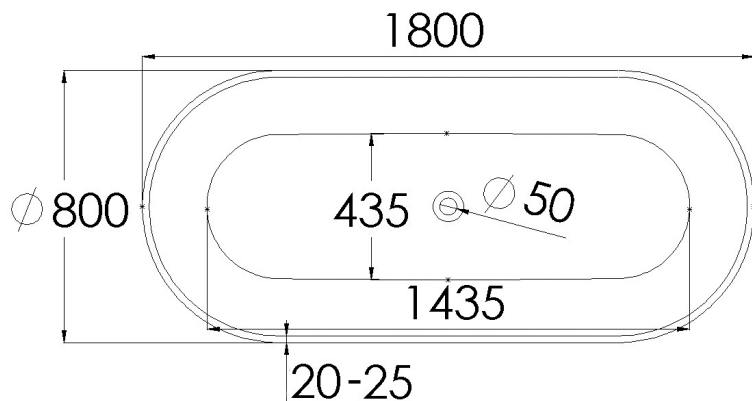

# JEE-O soho bath specifications

Article code:

**SBM068**

● White DADOquartz

**SBM068 - black** RAL 9005

● Spray painted matt outside

Material:  
Coating:

DADOquartz - Scratch & abrasion resistant  
Spray painted matt outside

Overflow:

with integrated overflow

Waste diameter:

50mm

Dimensions:

L 180 x W 80 x H 55 cm

Bathtub rim:

2 cm

Net weight:

120kg

Water capacity:

260L

Note: cast products are subject to size variation of +/- 5 %

Dimension package:

L 185 x W 85 x H 65 cm

Package weight:

50kg

UV stability:

6 / BSEN438

25 year warranty

HS code:

68109900

European Standard:

NEN-EN 14516-2015