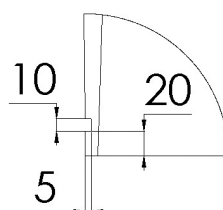

Article code:

SBM068

● White DADOquartz

SBM068 - black RAL 9005

● Spray painted matt outside

Material:
Coating:

DADOquartz - Scratch & abrasion resistant
Spray painted matt outside

Overflow:

with integrated overflow

Waste diameter:

50mm

Dimensions:

L 180 x W 80 x H 55 cm

Bathtub rim:

2 cm

Net weight:

120kg

Water capacity:

260L

Note: cast products are subject to size variation of +/- 5 %

Dimension package:

L 185 x W 85 x H 65 cm

Package weight:

50kg

UV stability:

6 / BSEN438

25 year warranty

HS code:

68109900

European Standard:

NEN-EN 14516-2015