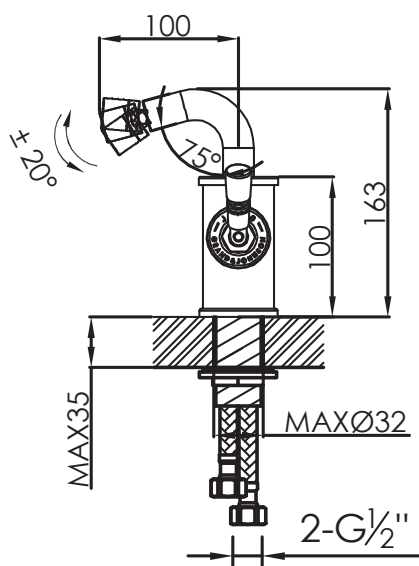

JEE-O soho bidet

middle off

right water spout

Article code:	700-4100 ● RAW 700-4102 ● 1.5 Electro powder spray hammercoated black	Connection:	2 x G 1/2" (Ø15mm / 0.6") nylon ^(out) /epdm ⁽ⁱⁿ⁾ flexhose with brass swivel British Standard Pipe (BSP)
Material:	Stainless Steel r304	Thread:	
Cleaning instructions:	download JEE-O shower and taps manual on our website: www.jee-o.com	Dimension package:	L 28 x W 20 x H 14 cm
Cartridge:	Sedal ceramic mixing mechanism (progressive), item code 005-0105	Total weight:	1.86 kg
Flow at water of 38°C / 100,4°F:	10L p/m at 3bar pressure	Package weight:	0.31 kg
		7 year warranty - The general conditions can be found on our website: www.jee-o.com/downloads	
		HS code:	84818011
		Approvals:	SLS BS EN 817, SS 375, AS/NZS 4020, BS EN