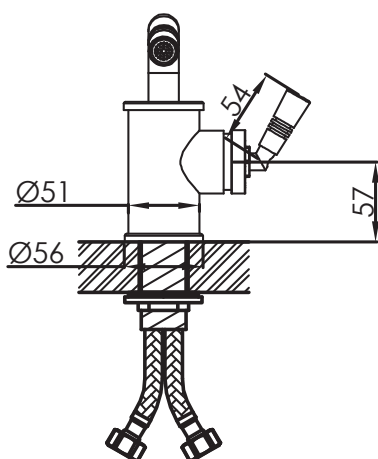

JEE-O soho bidet

middle off

right water spout

Article code:	700-4100 ● RAW 700-4102 ● 1.5 Electro powder spray hammercoated black	Connection:	2 x G 1/2" (Ø15mm / 0.6") nylon ^(out) /epdm ⁽ⁱⁿ⁾ flexhose with brass swivel British Standard Pipe (BSP)
Material:	Stainless Steel r304	Thread:	
Cleaning instructions:	download JEE-O shower and taps manual on our website: www.jee-o.com	Dimension package:	L 28 x W 20 x H 14 cm
Cartridge:	Sedal ceramic mixing mechanism (progressive), item code 005-0105	Total weight:	1.86 kg
Flow at water of 38°C / 100,4°F:	10L p/m at 3bar pressure	Package weight:	0.31 kg
		7 year warranty - The general conditions can be found on our website: www.jee-o.com/downloads	
		HS code:	84818011
		Approvals:	SLS BS EN 817, SS 375, AS/NZS 4020, BS EN