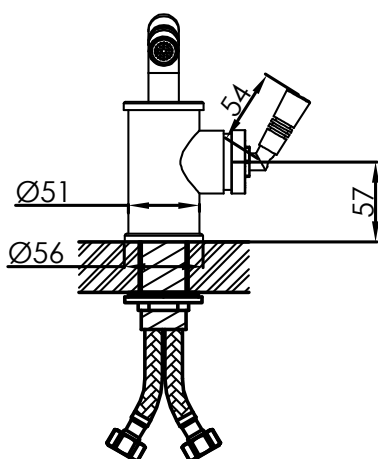

JEE-O soho bidet

middle off

right water spout

Article code:

700-4100

● RAW

700-4102

● 1.5 Electro powder spray hammercoated black

Material:

Stainless Steel r304

Cleaning instructions:

download JEE-O shower and taps manual on our website: www.jee-o.com

Cartridge:

Sedal ceramic mixing mechanism (progressive), item code 005-0105

Flow at water of 38°C:

10L p/m at 3bar pressure

Pressure:

Recommended working pressure 3Bar

Connection:

2 x G 1/2" (Ø15mm / 0.6") nylon^(out)/epdm⁽ⁱⁿ⁾ flexhose with brass swivel British Standard Pipe (BSP)

Thread:

Dimension package:

L 28 x W 20 x H 14 cm

Total weight:

1.86 kg

Package weight:

0.31 kg

7 year warranty - The general conditions can be found on our website: www.jee-o.com/downloads

HS code:

84818011