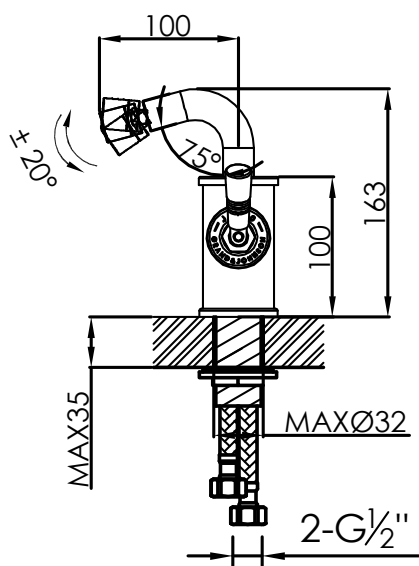

JEE-O soho bidet

middle off

right water spout

Article code:

700-4100

● RAW

700-4102

● 1.5 Electro powder spray hammercoated black

Material:

Stainless Steel r304

Cleaning instructions:

download JEE-O shower and taps manual on our website: www.jee-o.com

Cartridge:

Sedal ceramic mixing mechanism (progressive), item code 005-0105

Flow at water of 38°C:

10L p/m at 3bar pressure

Pressure:

Recommended working pressure 3Bar

Connection:

2 x G 1/2" (Ø15mm / 0.6") nylon^(out)/epdm⁽ⁱⁿ⁾ flexhose with brass swivel British Standard Pipe (BSP)

Thread:

Dimension package:

L 28 x W 20 x H 14 cm

Total weight:

1.86 kg

Package weight:

0.31 kg

7 year warranty - The general conditions can be found on our website: www.jee-o.com/downloads

HS code:

84818011