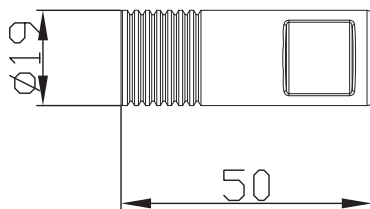

JEE-O soho robe hook

Article code:

701-0100

● RAW

701-0102

● 1.5 Electro powder spray hammercoated black

Material:

Stainless Steel r304

Cleaning instructions:

download JEE-O shower and taps manual on our website: www.jee-o.com

Dimension package:

L6,5 x B5,5 x H3,5 cm

Total weight:

0.11 kg

Package weight:

0.02 kg