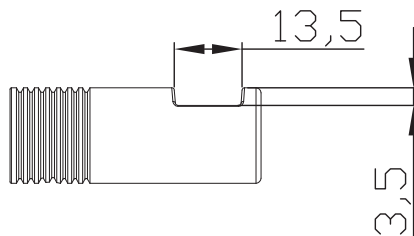

JEE-O soho robe hook

Article code:

701-0100

● RAW

701-0102

● 1.5 Electro powder spray hammercoated black

Material:

Stainless Steel r304

Cleaning instructions:

download JEE-O shower and taps manual on our website: www.jee-o.com

Dimension package:

L6,5 x B5,5 x H3,5 cm

Total weight:

0.11 kg

Package weight:

0.02 kg