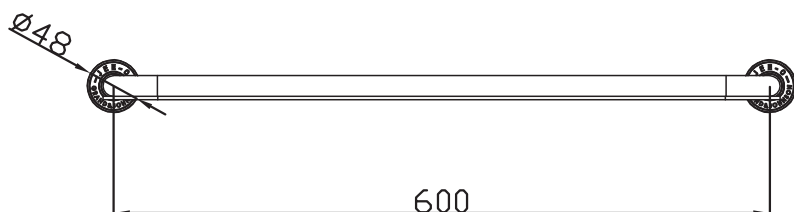

# JEE-O soho shelf

Article code:

701-0080

● RAW

701-0082

● 1.5 Electro powder spray hammercoated black

Material:

Stainless Steel r304

Cleaning instructions:

download JEE-O shower and taps manual on our website: [www.jee-o.com](http://www.jee-o.com)

Dimension package:

L67,5 x B15,5 x H5,5 cm

Total weight:

2.46 kg

Package weight:

0.2 kg