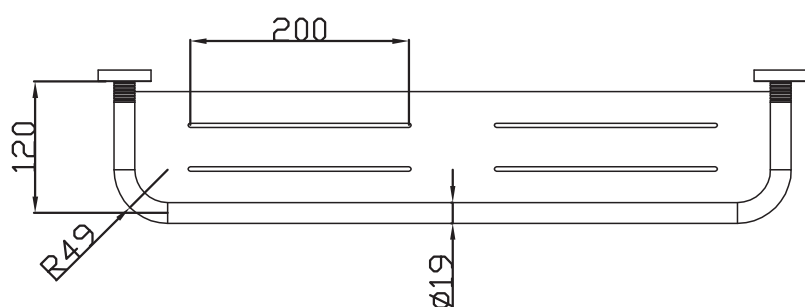

# JEE-O soho shelf

Article code:

701-0080

● RAW

701-0082

● 1.5 Electro powder spray hammercoated black

Material:

Stainless Steel r304

Cleaning instructions:

download JEE-O shower and taps manual on our website: [www.jee-o.com](http://www.jee-o.com)

Dimension package:

L67,5 x B15,5 x H5,5 cm

Total weight:

2.46 kg

Package weight:

0.2 kg