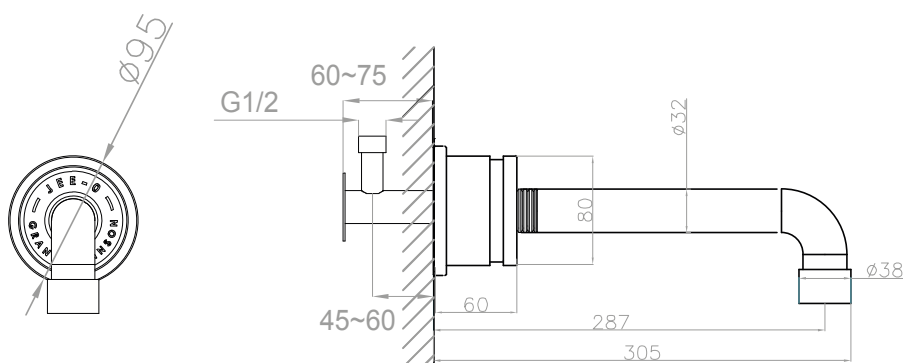

JEE-O soho spout long

Article code:

700-3900

● RAW

700-3902

● 1.5 Electro powder spray hammercoated black

Material:

Stainless Steel r304

Cleaning instructions:

download JEE-O shower and taps manual on our website: www.jee-o.com

Pressure:

Recommended working pressure 3Bar

Connection:

Thread:

G 1/2" (ø15mm / 0.6")
British Standard Pipe (BSP)

Dimension package:

Total weight:

Package weight:

L 44 x W 27 x H 13.5 cm

1.95 kg

0,7 kg

7 year warranty - The general conditions can be found on our website: www.jee-o.com/downloads

HS code:

84818011