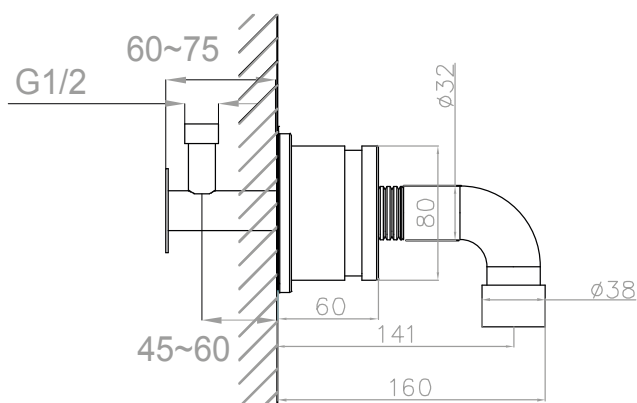

JEE-O soho spout short

Article code:

700-3910

● RAW

700-3912

● 1.5 Electro powder spray hammercoated black

Material:

Stainless Steel r304

Cleaning instructions:

download JEE-O shower and taps manual on our website: www.jee-o.com

Pressure:

Recommended working pressure 3Bar

Connection:

Thread:

G ½" (Ø15mm / 0.6")
British Standard Pipe (BSP)

Dimension package:

Total weight:

Package weight:

L 27,5 x W 19 x H 14 cm

1.77 kg

0.47 kg

7 year warranty - The general conditions can be found on our website: www.jee-o.com/downloads

HS code:

84818011