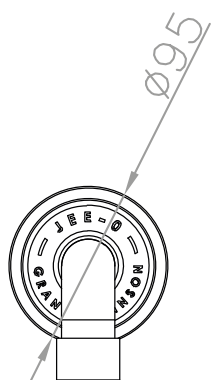

JEE-O soho spout short

Article code:

700-3910

● RAW

700-3912

● 1.5 Electro powder spray hammercoated black

Material:

Stainless Steel r304

Cleaning instructions:

download JEE-O shower and taps manual on our website: www.jee-o.com

Pressure:

Recommended working pressure 3Bar

Connection:

Thread:

G ½" (Ø15mm / 0.6")
British Standard Pipe (BSP)

Dimension package:

Total weight:

Package weight:

L 27,5 x W 19 x H 14 cm

1.77 kg

0.47 kg

7 year warranty - The general conditions can be found on our website: www.jee-o.com/downloads

HS code:

84818011