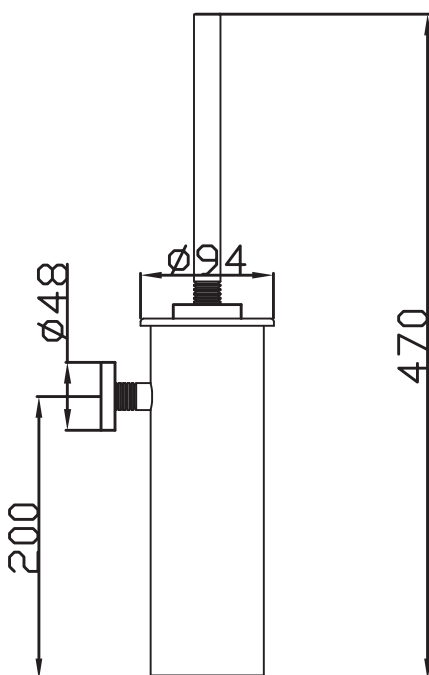

JEE-O soho toilet brush

Article code:

701-0030

● RAW

701-0032

● 1.5 Electro powder spray hammercoated black

Material:

Stainless Steel r304

Cleaning instructions:

download JEE-O shower and taps manual on our website: www.jee-o.com

Dimension package:

L48,5 x B13 x H10 cm

Total weight:

1,36 kg

Package weight:

0,06 kg