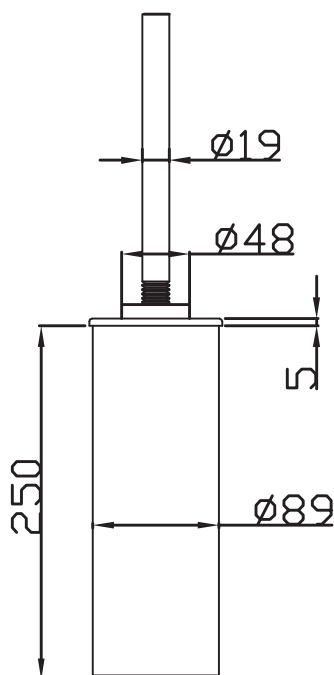

JEE-O soho toilet brush

Article code:

701-0030

● RAW

701-0032

● 1.5 Electro powder spray hammercoated black

Material:

Stainless Steel r304

Cleaning instructions:

download JEE-O shower and taps manual on our website: www.jee-o.com

Dimension package:

L48,5 x B13 x H10 cm

Total weight:

1,36 kg

Package weight:

0,06 kg