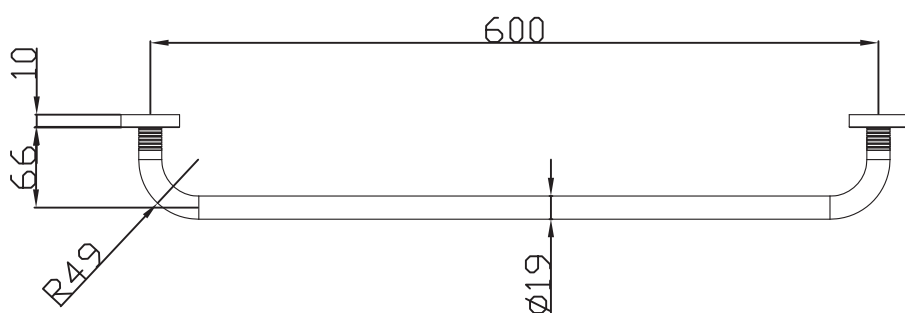

JEE-O soho towel holder

Article code:

701-0060

● RAW

701-0062

● 1.5 Electro powder spray hammercoated black

Material:

Stainless Steel r304

Cleaning instructions:

download JEE-O shower and taps manual on our website: www.jee-o.com

Dimension package:

L68 x B9,5 x H6 cm

Total weight:

0,71 kg

Package weight:

0,14 kg