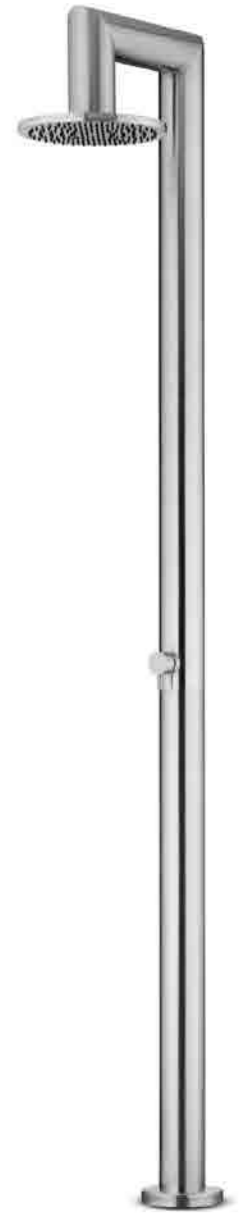

JEE-O 365
all weather frost free

JEE-O original shower 01

JEE-O original shower 02

JEE-O original shower push

JEE-O original shower 04

JEE-O fatline shower 01

JEE-O fatline shower 02

JEE-O fatline shower push

JEE-O fatline shower 04

JEE-O soho shower 01

JEE-O soho shower 02

NEW

JEE-O soho shower combination 01

JEE-O soho shower combination 02

NEW

JEE-O soho shower combination 03