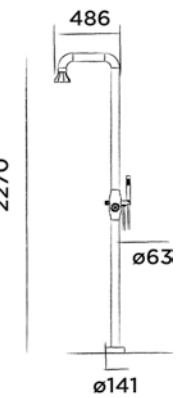

Option JEE-O 365 - all weather frost free (001-0365), see page 26

JEE-O bloom shower 02

Freestanding shower mixer stainless steel with hand shower

Order code:
600-6216

● Gun metal

€ 3.085,-

JEE-O pure shower 01