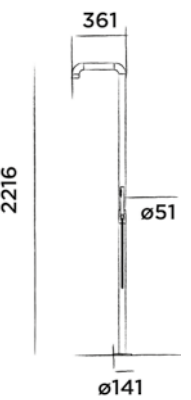

JEE-O flow shower 02

Freestanding shower mixer stainless steel with progressive cartridge and hand shower

Order code:
500-6210

● Brushed

€ 1.885,-