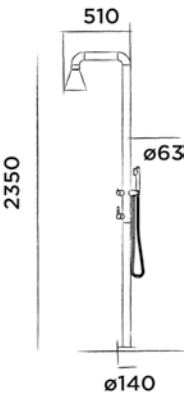

JEE-O soho shower combination 01

Wall shower combination stainless steel with wall shower and mixer one way valve

Order code:

700-6410

● RAW

€ 1.490,-

Includes: 700-6900 and 700-2100

700-6412

● Hammercoated black

€ 1.490,-

Includes: 700-6902 and 700-2102

JEE-O soho shower combination 02

Wall shower combination stainless steel with wall shower, mixer two way valve and hand shower

Order code:

700-6420

● RAW

€ 2.595,-

Includes: 700-6900, 700-2200 and 700-6910

700-6422

● Hammercoated black

€ 2.595,-

Includes: 700-6902, 700-2202 and 700-6912

JEE-O soho shower combination 03

Ceiling shower combination stainless steel with wall shower and mixer one way valve

Order code:

700-6430

● RAW

€ 1.450,-

Includes: 700-6800 and 700-2100

700-6432

● Hammercoated black

€ 1.450,-

Includes: 700-6802 and 700-2102

JEE-O soho shower combination 04

Wall shower combination stainless steel with wall shower, mixer two way valve and hand shower

Order code:

700-6440

● RAW

€ 2.580,-

Includes: 700-6800, 700-2200 and 700-6910

700-6442

● Hammercoated black

€ 2.580,-

Includes: 700-6802, 700-2202 and 700-6912

JEE-O cone shower 02

Freestanding shower mixer stainless steel with hand shower

Order code:

900-6210

● Brushed

€ 2.800,-

900-6216

● Gun metal

€ 3.300,-