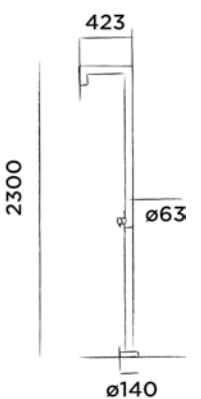

JEE-O original shower 04

Freestanding shower mixer stainless steel

Order code:

100-6400

● Brushed

€ 1.830,-

Option JEE-O 365 - all weather frost free (001-0365), see page 26