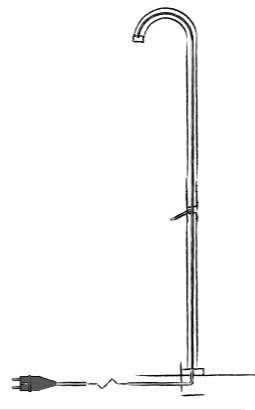

JEE-O cone shower 01

Freestanding shower mixer stainless steel

Order code:

900-6100

● Brushed

€ 2.400,-

900-6106

● Gun metal

€ 2.800,-

JEE-O 365 - all weather frost free

Option available for all models with 365 logo

Order code:
001-0365

€ 835,-

JEE-O protect

Stainless steel cleaner & protector
(400 ml, 12 p./box, price per piece)

Order code:
001-1000

€ 35,-

NEW

JEE-O original wall bracket

Wall bracket stainless steel
Available for the original models

Order code:
101-6000
● Brushed

€ 200,-

NEW

JEE-O fatline wall bracket

Wall bracket stainless steel
Available for the fatline models

Order code:
201-6000
● Brushed

€ 200,-

soft brushed
stainless steel

JEE-O works with carefully selected solid surface materials. Slight variations in the aesthetic appearance of the product including the colour, may occur after exposure to atmospheric influences such as sunlight, pollution or harmful chemicals. This does not affect the product performance in any manner. Situation specific care and maintenance instructions may apply.