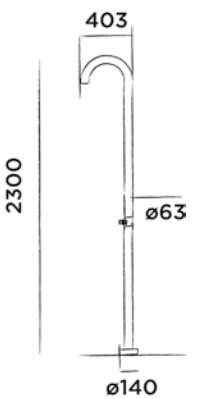

JEE-O original shower push

Freestanding shower mixer stainless steel with eco push button

Order code:

100-6500

● Brushed

€ 1.830,-

Option JEE-O 365 - all weather frost free (001-0365), see page 26

Recommended JEE-O original wall bracket (101-6000), see page 26