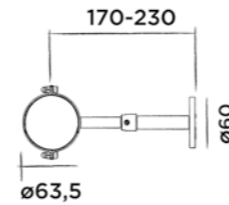

Order code:
001-1000

€ 35,-

NEW

JEE-O original wall bracket

Wall bracket stainless steel
Available for the original models

Order code:
101-6000
● Brushed

€ 200,-

NEW