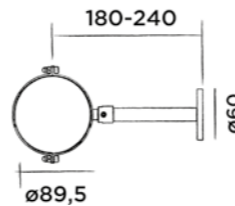

soft brushed
stainless steel

JEE-O works with carefully selected solid surface materials. Slight variations in the aesthetic appearance of the product including the colour, may occur after exposure to atmospheric influences such as sunlight, pollution or harmful chemicals. This does not affect the product performance in any manner. Situation specific care and maintenance instructions may apply.

For our general cleaning and maintenance recommendations, visit our website www.jee-o.com

The general conditions of JEE-O International bv shall be applicable to all our transactions. They can be found on our website: www.jee-o.com/downloads.

All stated prices are exclusive of VAT (21%) and shipping costs. Prices and models are subject to change and may contain typographical errors.

For technical information visit our website: www.jee-o.com/downloads