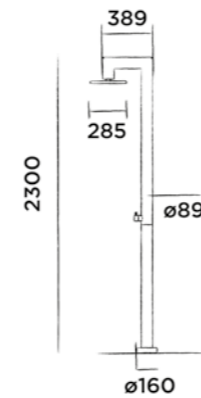

JEE-O fatline shower 04

Freestanding shower mixer stainless steel

Order code:
200-6400

● Brushed

€ 2.310,-

Option JEE-O 365 - all weather frost free (001-0365), see page 26