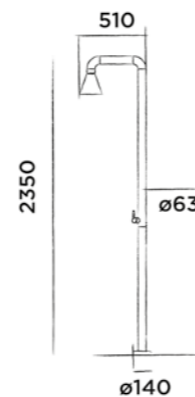

JEE-O cone shower 01

Freestanding shower mixer stainless steel

Order code:

900-6100

● Brushed

€ 2.400,-

900-6106

● Gun metal

€ 2.800,-