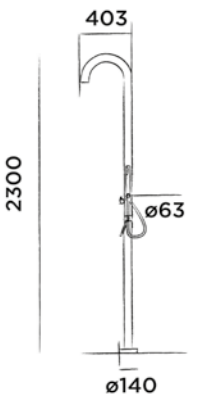

JEE-O original shower 02

Freestanding shower mixer stainless steel with hand shower

Order code:

100-6210

● Brushed

€ 2.090,-

Option JEE-O 365 - all weather frost free (001-0365), see page 26

JEE-O original interchangeable shower head 150 (101-6140) included