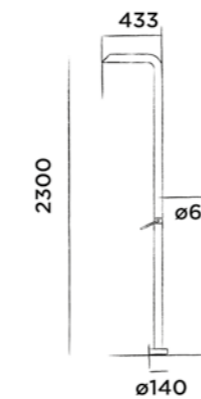

JEE-O pure shower 01

Freestanding shower mixer stainless steel

Order code:
300-6100

● Brushed

€ 1.695,-