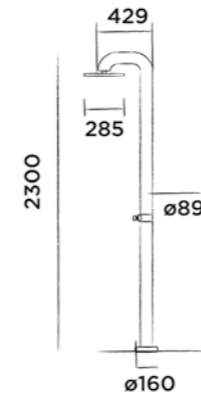

Order code:
200-6500

● Brushed

€ 2.335,-

Option JEE-O 365 - all weather frost free (001-0365), see page 26

Recommended JEE-O fatline wall bracket (201-6000), see pag 26

JEE-O bloom shower 01

Freestanding shower mixer stainless steel