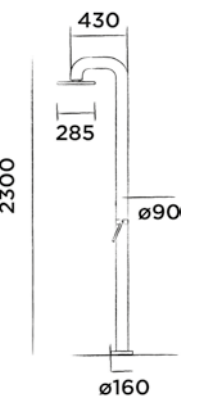

JEE-O fatline shower 02

Freestanding shower mixer stainless steel with hand shower

Order code:
200-6210

● Brushed

€ 2.605,-

JEE-O fatline interchangeable shower head 85 (201-6120) included

JEE-O flow shower 02