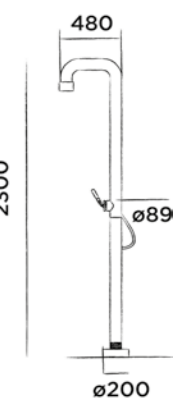

JEE-O soho shower 02

Freestanding shower stainless steel with progressive cartridge and hand shower

Order code:
700-6210

● RAW

€ 3.315,-

700-6212

● Hammercoated black

€ 3.315,-