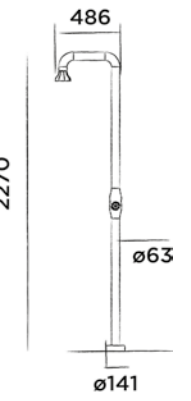

JEE-O bloom shower 01

Freestanding shower mixer stainless steel

Order code:
600-6106

● Gun metal

€ 2.570,-