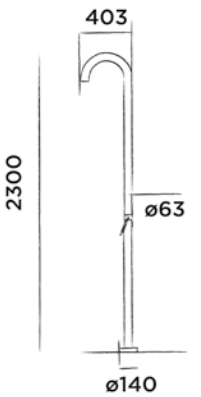

Freestanding shower mixer stainless steel

Order code:

100-6100

● Brushed

€ 1.795,-

Option JEE-O 365 - all weather frost free (001-0365), see page 26

JEE-O original interchangeable shower head 150 (101-6140) included