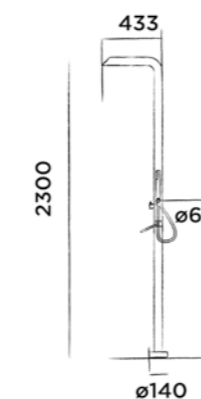

JEE-O pure shower 02

Freestanding shower mixer stainless steel with hand shower

Order code:
300-6210

● Brushed

€ 1.995,-