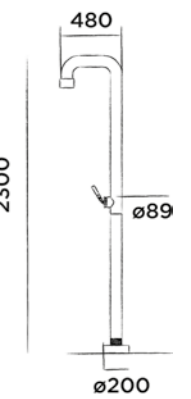

€ 3.050,-

700-6102

● Hammercoated black

€ 3.050,-

Option JEE-O 365 - all weather frost free (001-0365), see page 26

JEE-O pure shower 02

Freestanding shower mixer stainless steel with hand shower

Order code:
300-6210