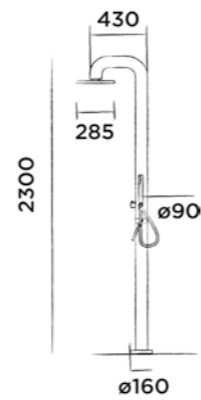

JEE-O fatline shower 02

Freestanding shower mixer stainless steel with hand shower

Order code:
200-6210

● Brushed

€ 2.605,-

JEE-O fatline interchangeable shower head 85 (201-6120) included

JEE-O flow shower 02