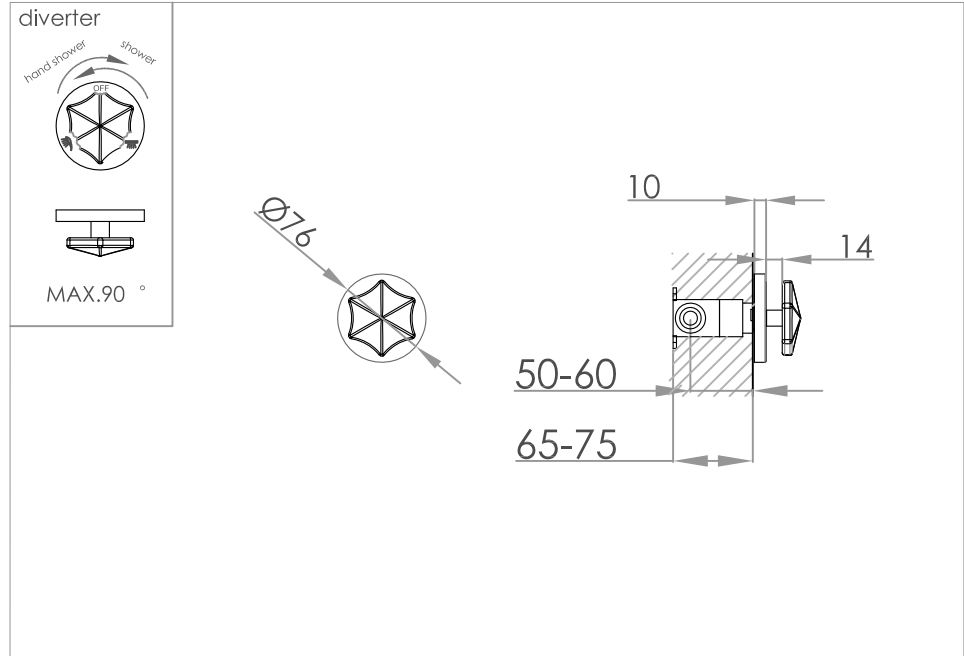

divertor valve

600-2206

installation

technical diagram

explosion diagram