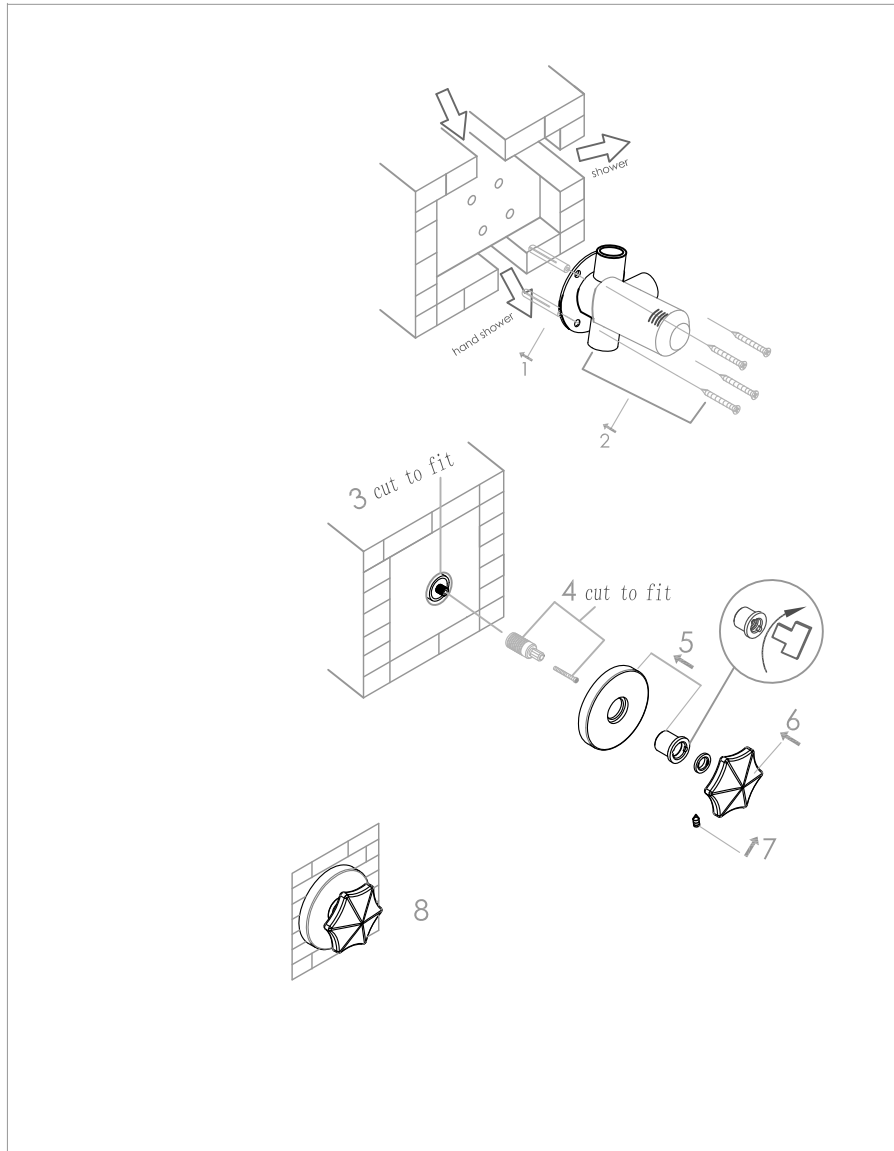

divertor valve

600-2206

installation

technical diagram

explosion diagram