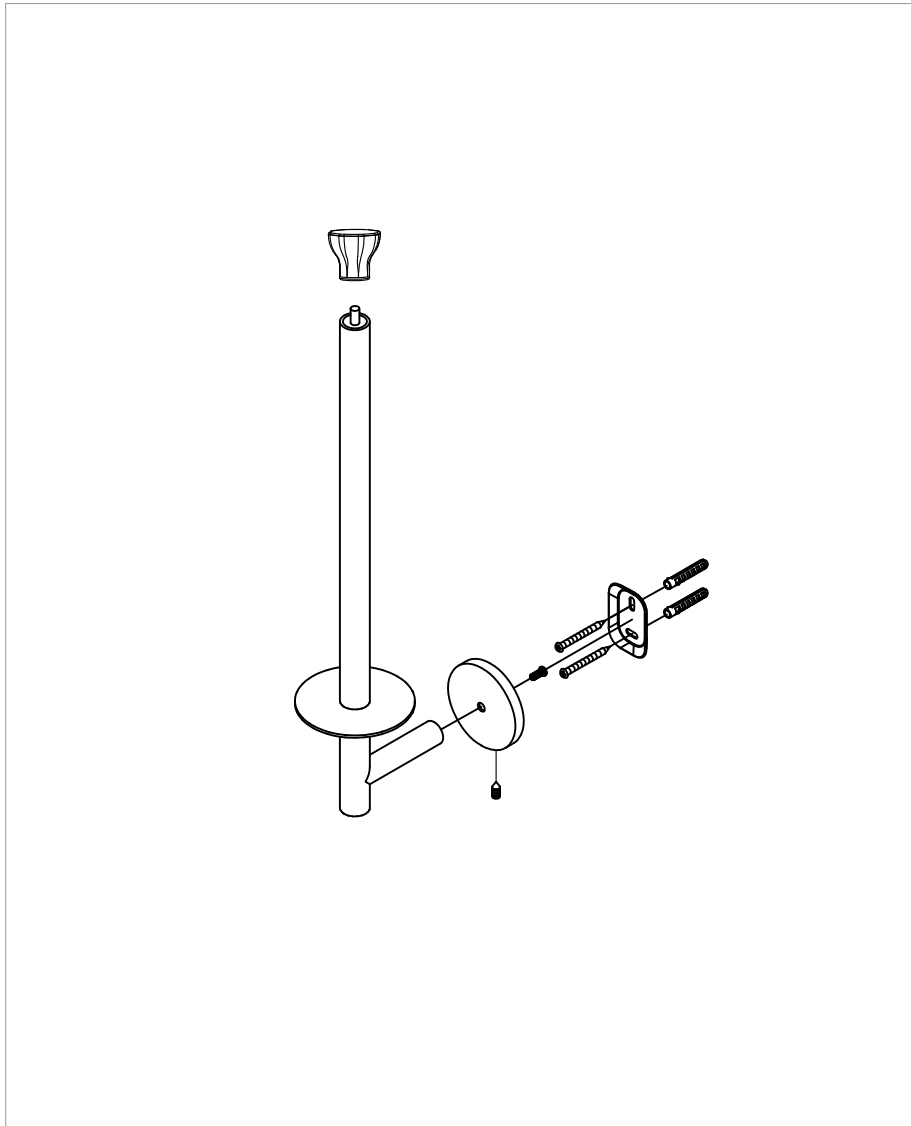

# Spare Toilet Roll Holder

601-0026

explosion diagram

technical diagram