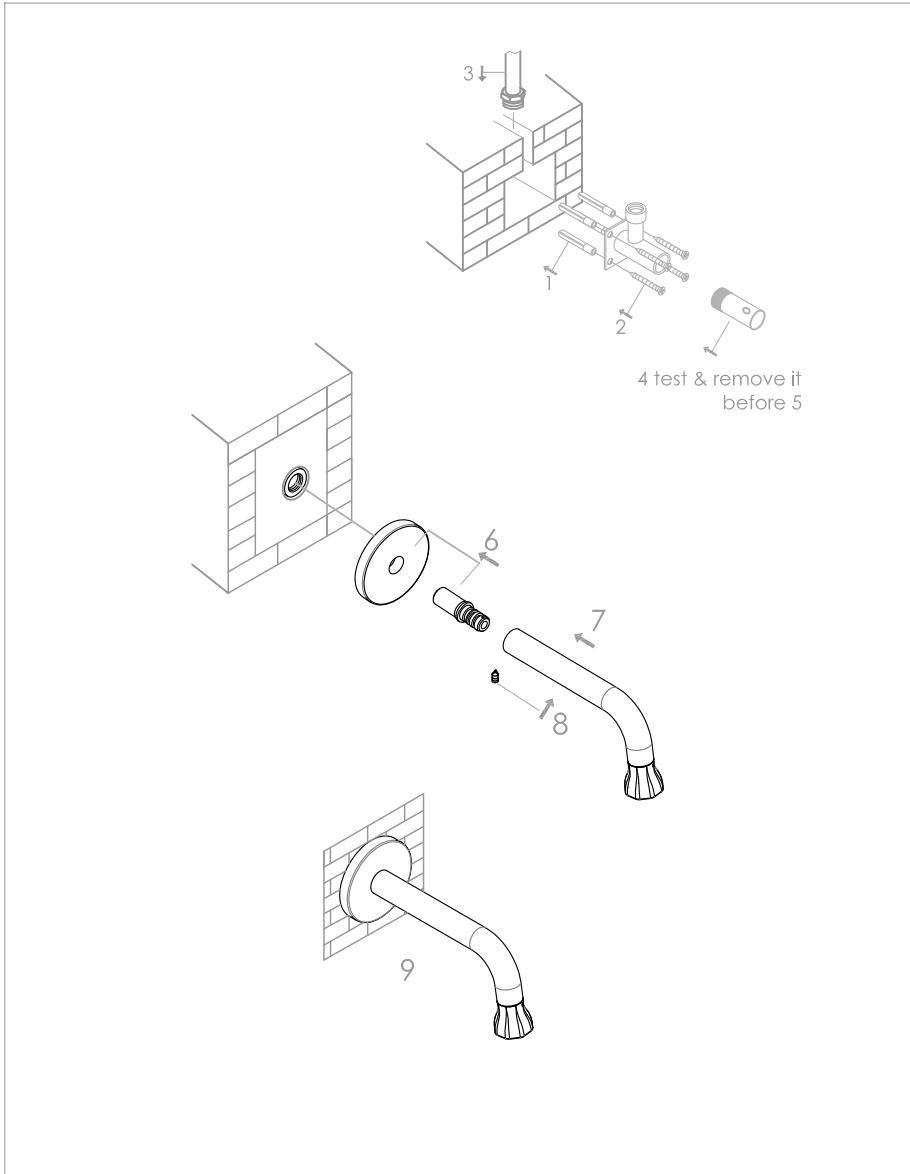

water spout (long)

600-3906

### installation

### technical diagram