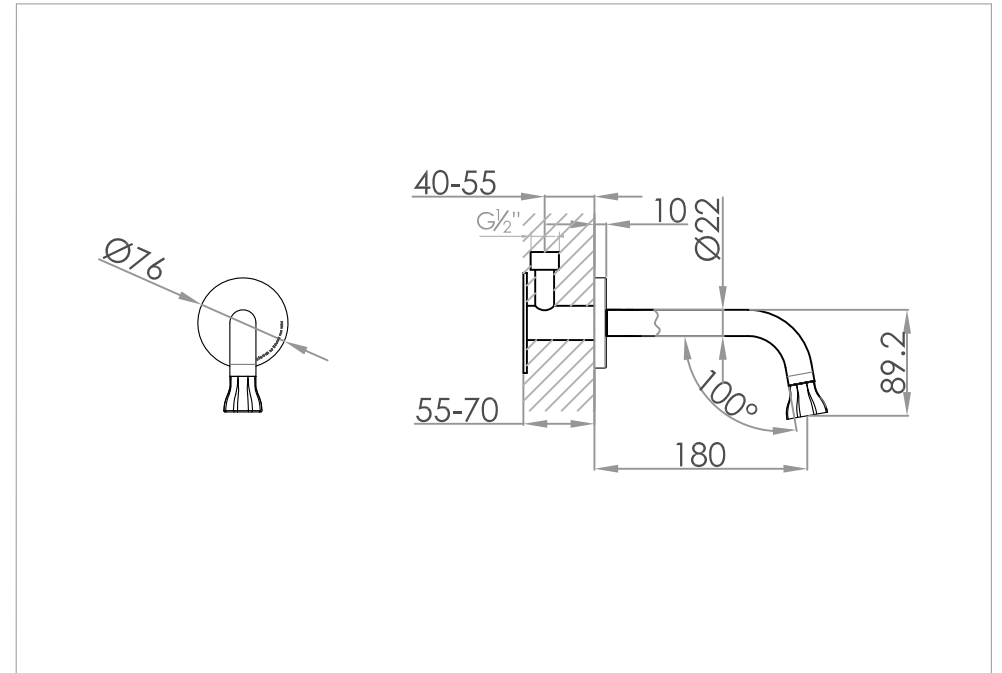

water spout (long)

600-3906

### technical diagram