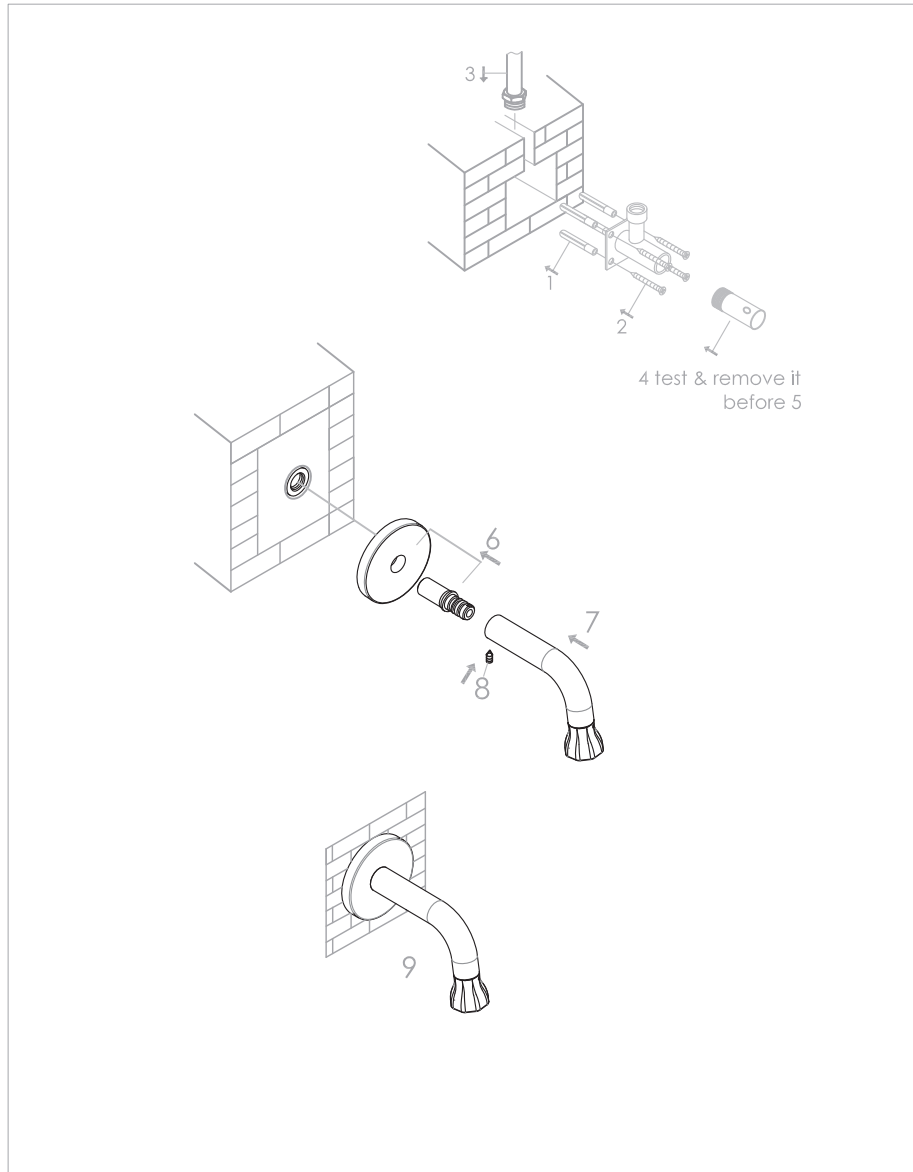

water spout (short)

600-3916

installation

technical diagram

explosion diagram