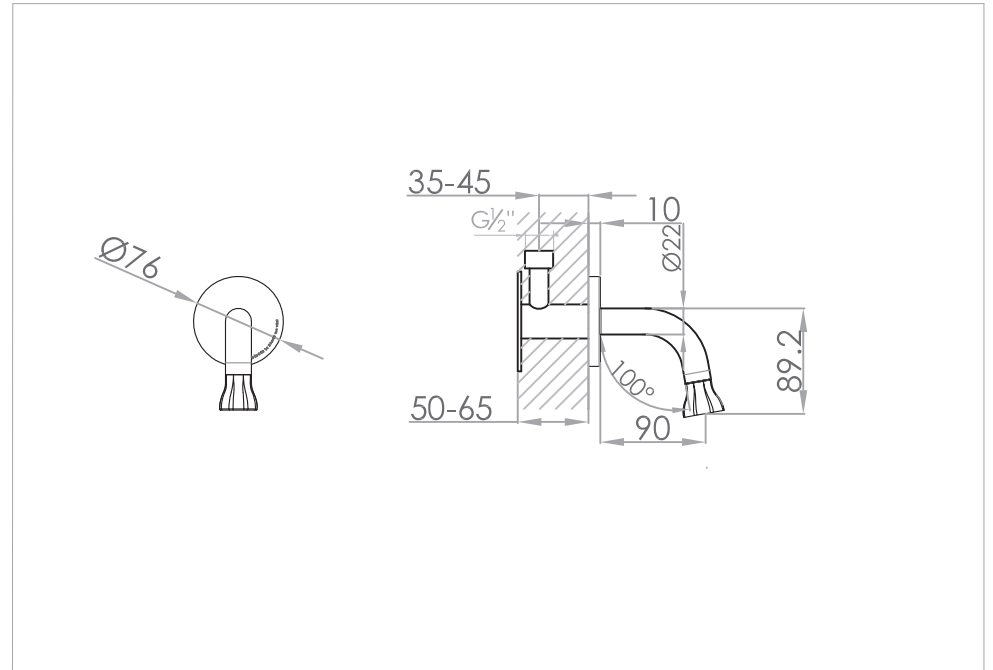

water spout (short)

600-3916

installation

technical diagram

explosion diagram