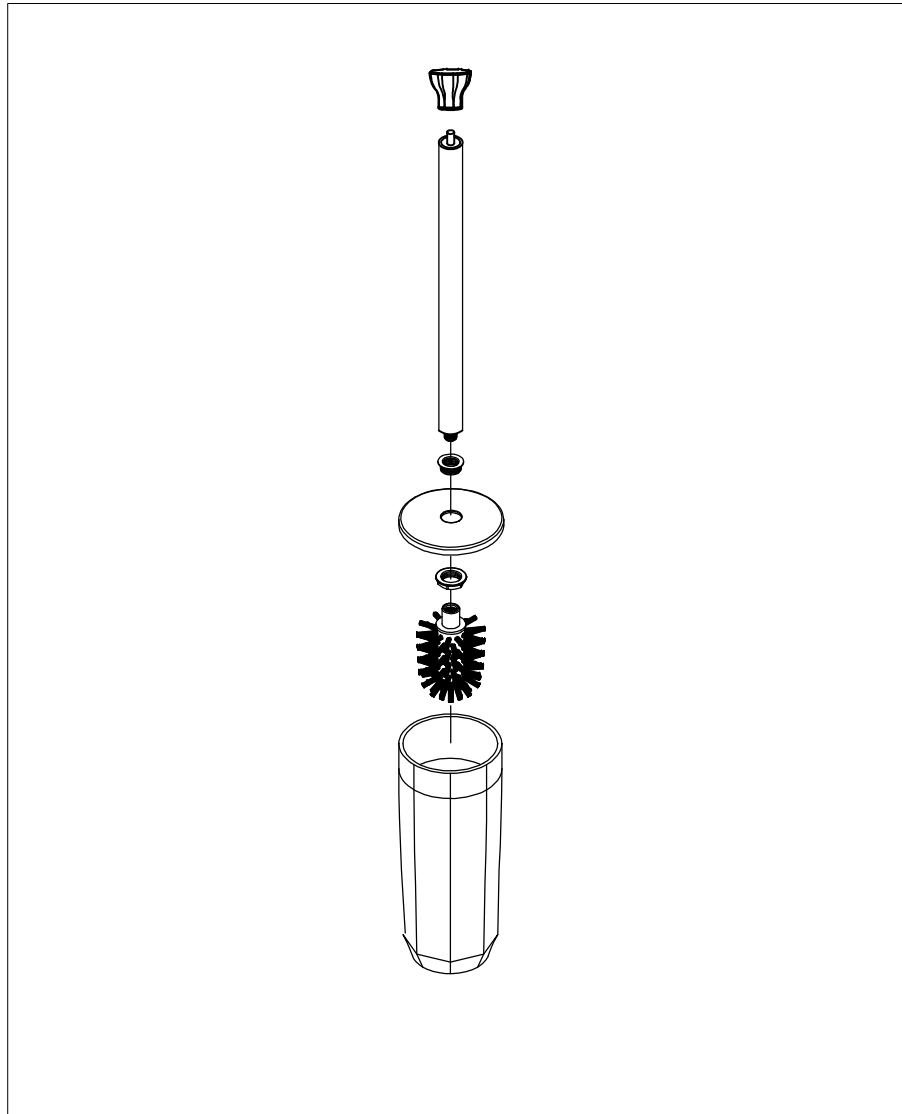

Toilet brush & holder

601.0036

explosion diagram

technical diagram

2018. 11. 2