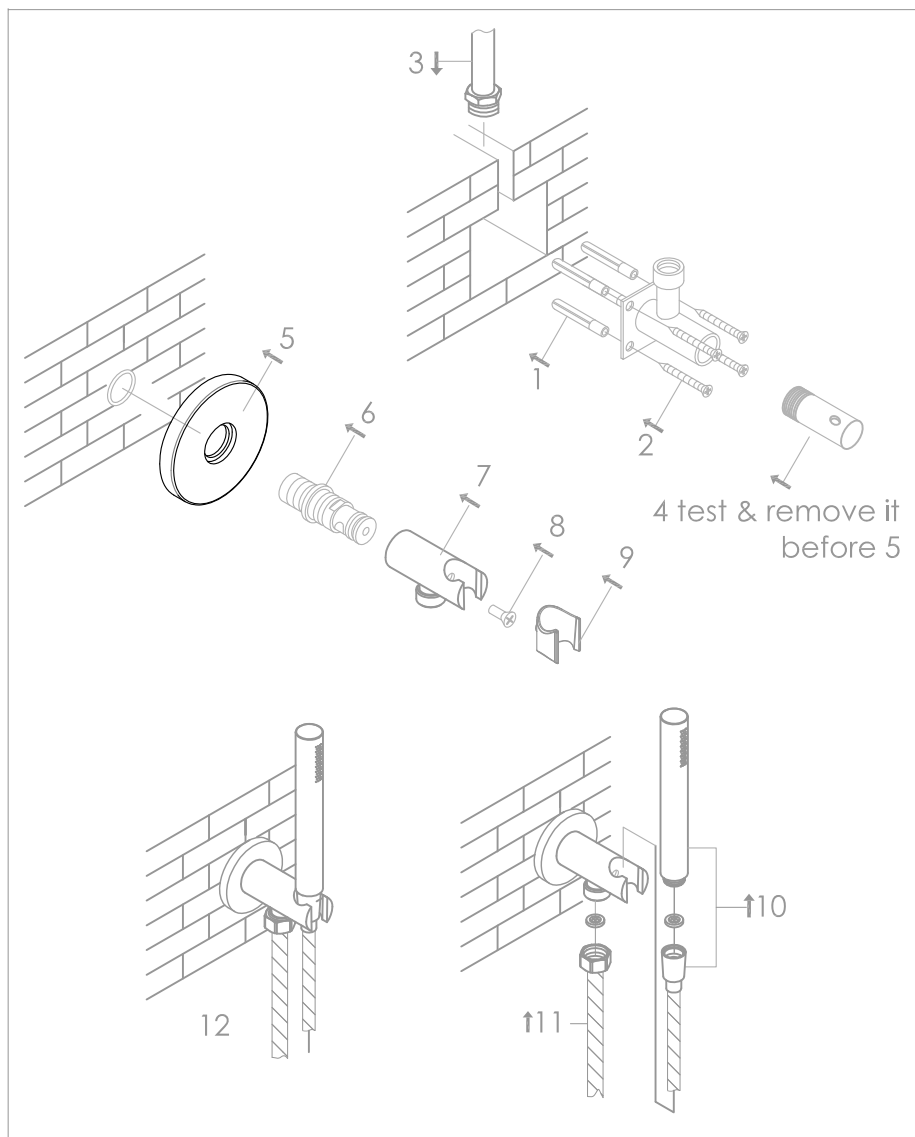

Wall mounted hand shower with holder

Handdouche met houder

600-6916

installation

technical diagram