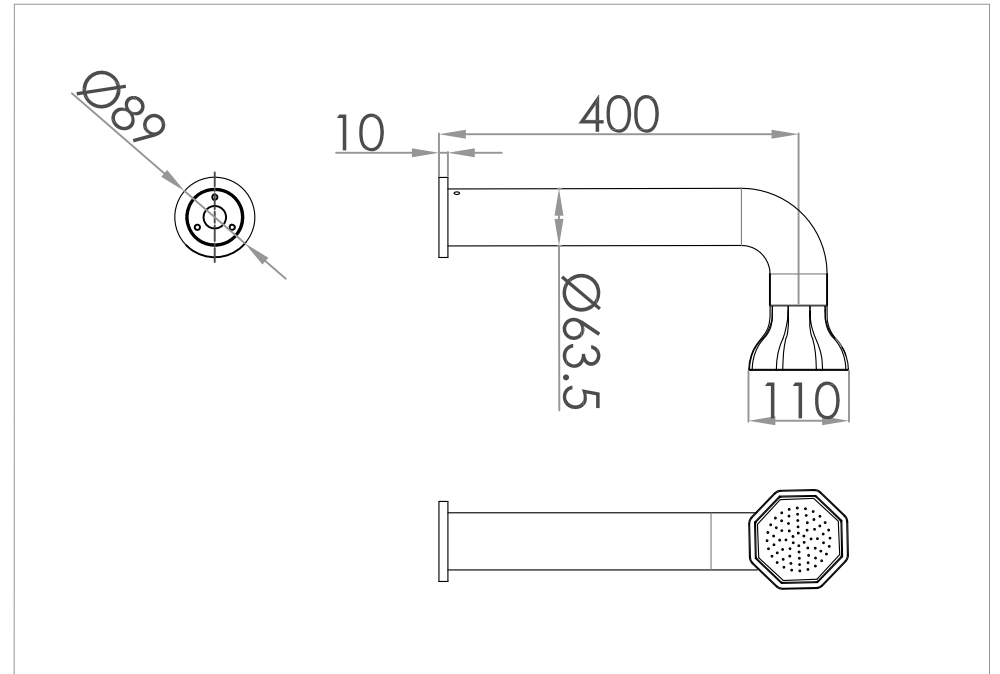

wall mounted shower

wand wastafelkraan met

600-6906

installation

technical diagram

explosion diagram