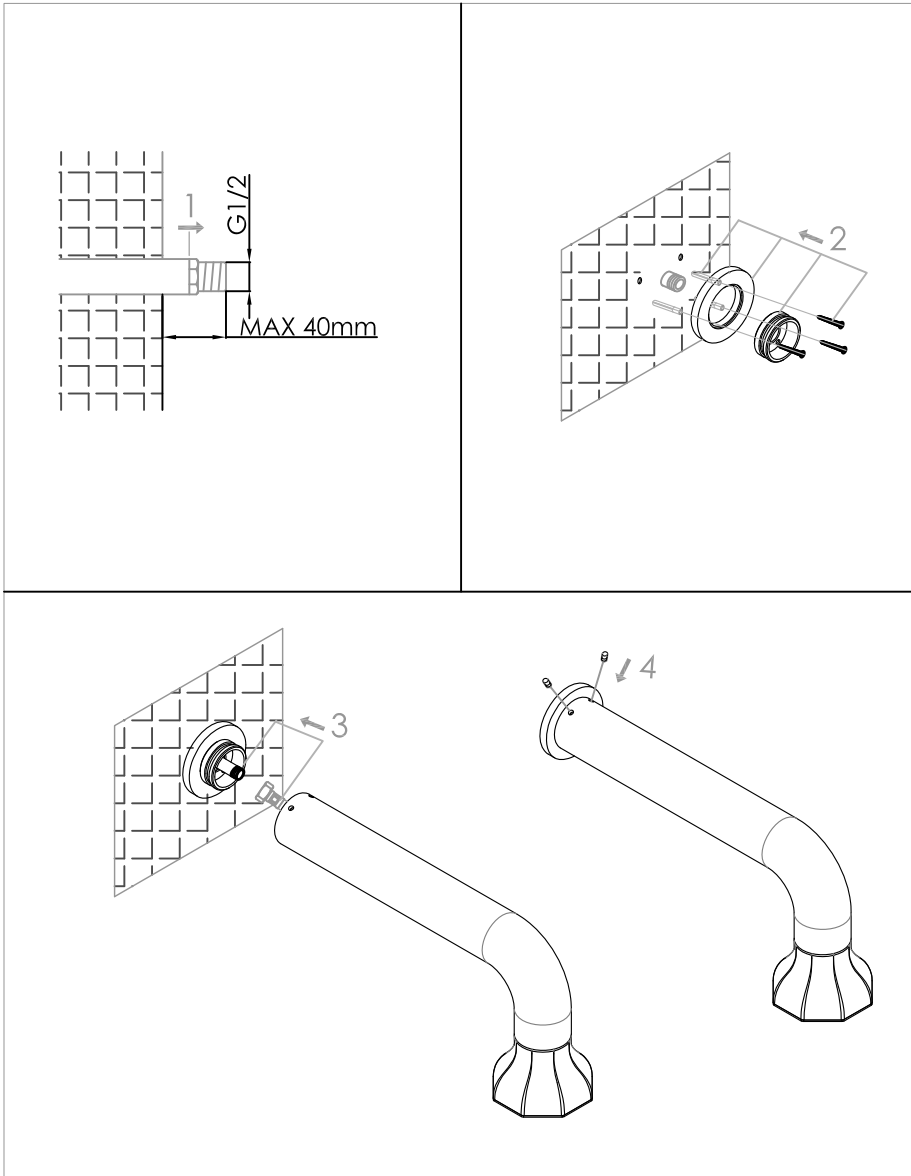

wall mounted shower

wand wastafelkraan met

600-6906

installation

technical diagram

explosion diagram