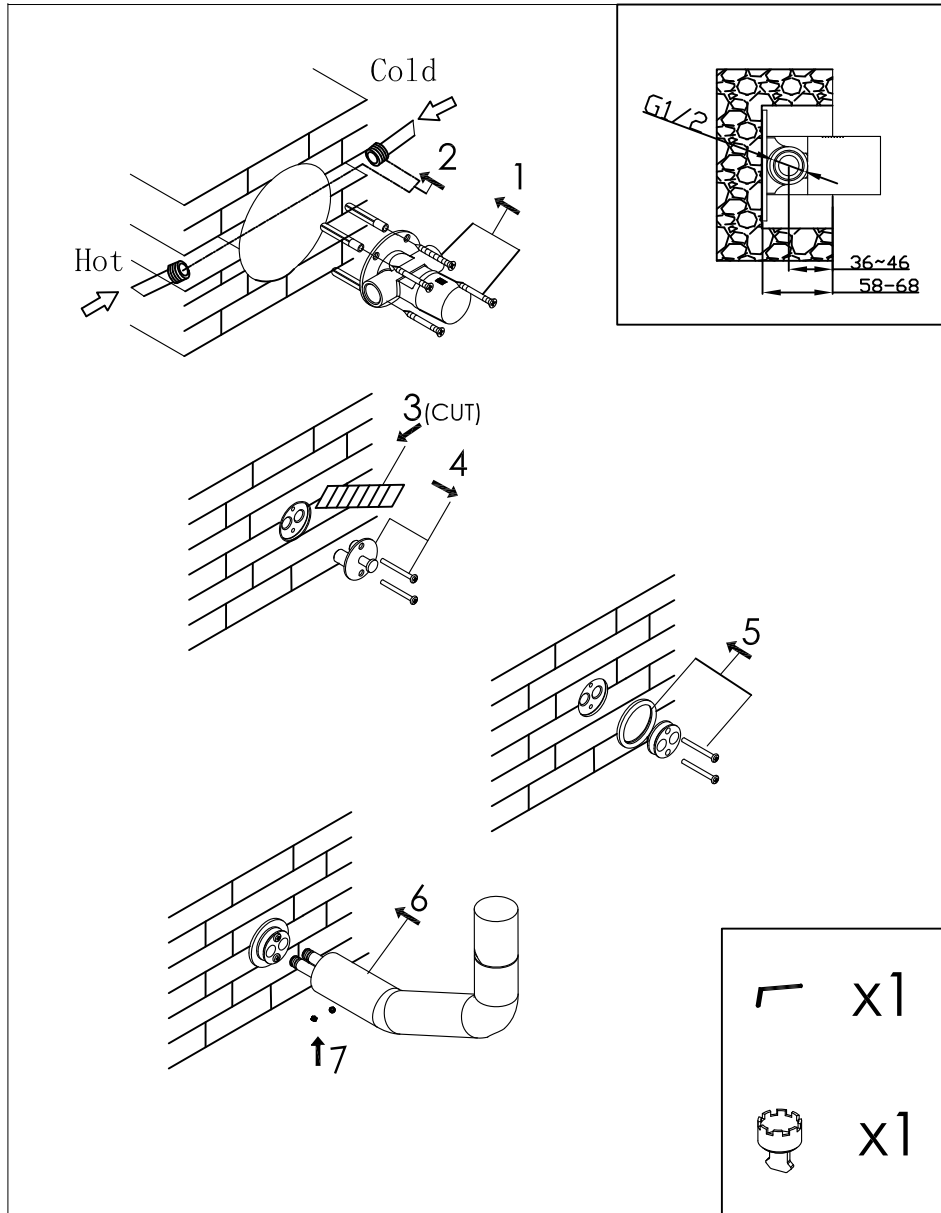

wall mounted basin mixer

Wand mengkraan met

500-1500 brushed/geborsteld

installation

technical diagram

explosion diagram