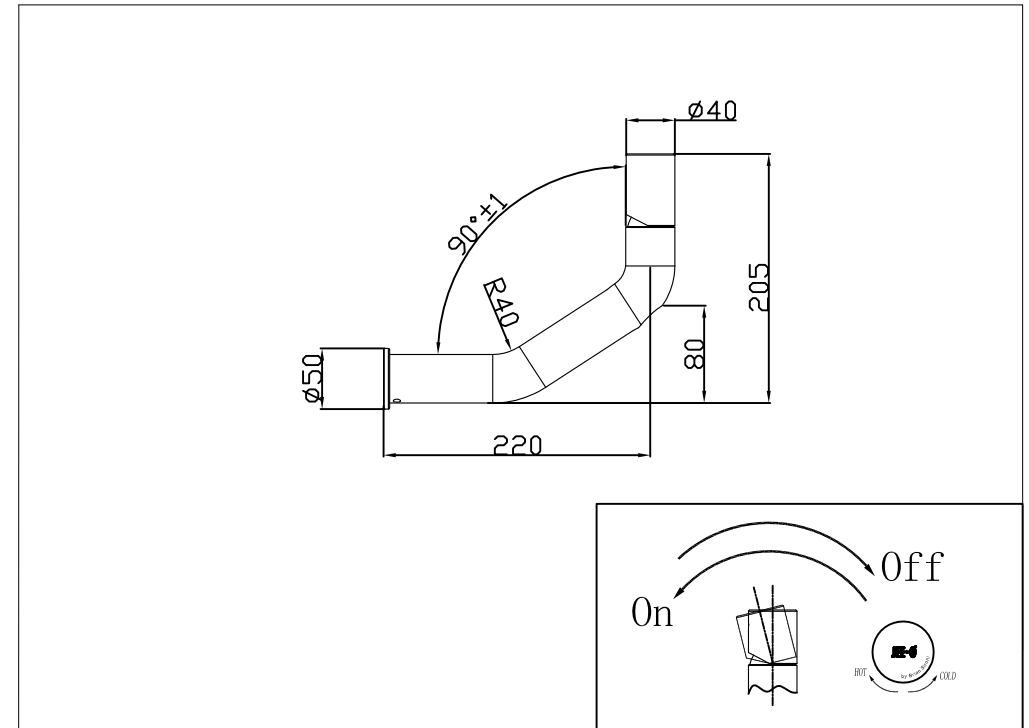

wall mounted basin mixer

Wand mengkraan met

500-1500 brushed/geborsteld

installation

technical diagram

explosion diagram