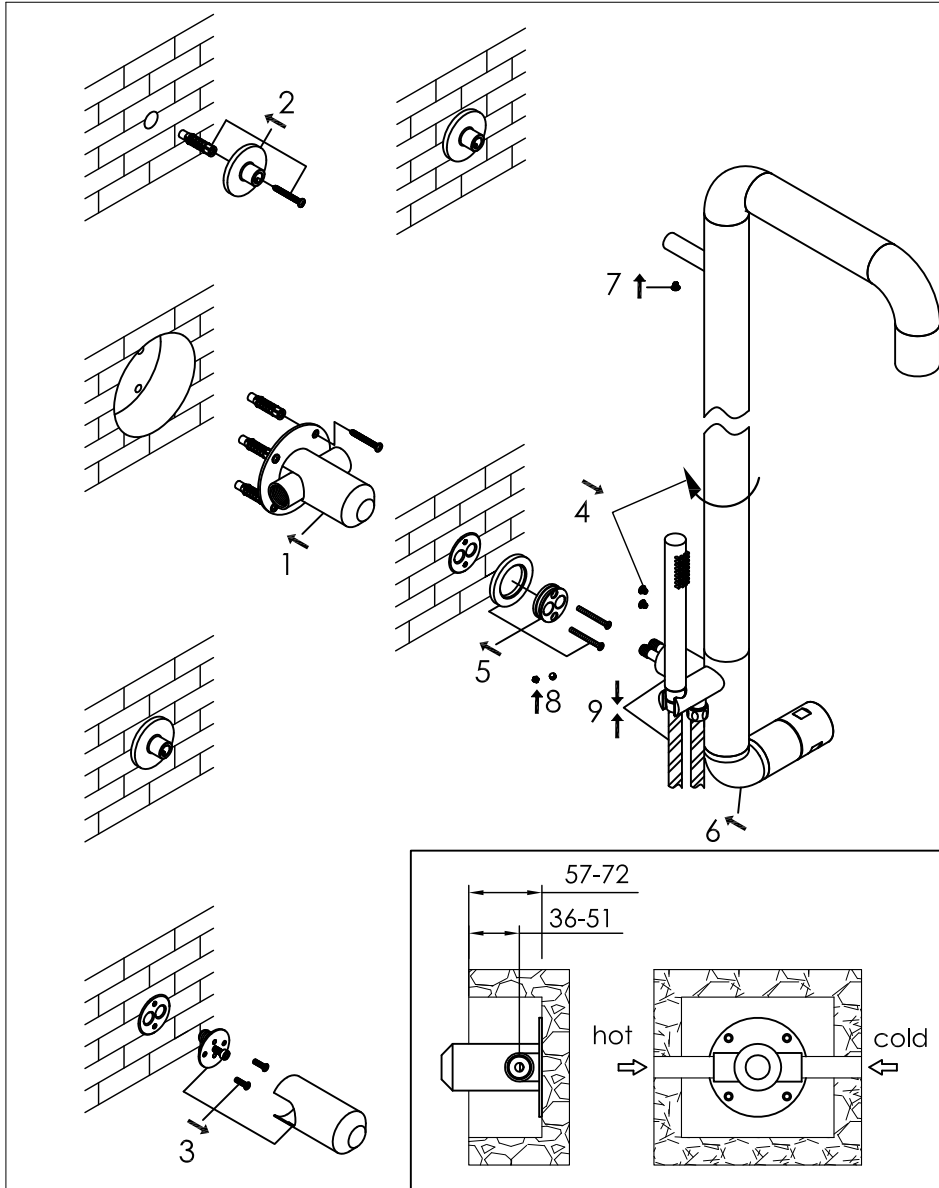

wall mounted shower mixer stainless steel
with progressive cartridge and hand shower

wanddouche rvs met ééngreepsmengkraan,
progressieve cartridge en handdouche

installation 500-6910

technical diagram

YTxxx-22xx

Shower mode

MAX 90°

Shut-off

MAX 90°

HandShower

www.jee-o.com