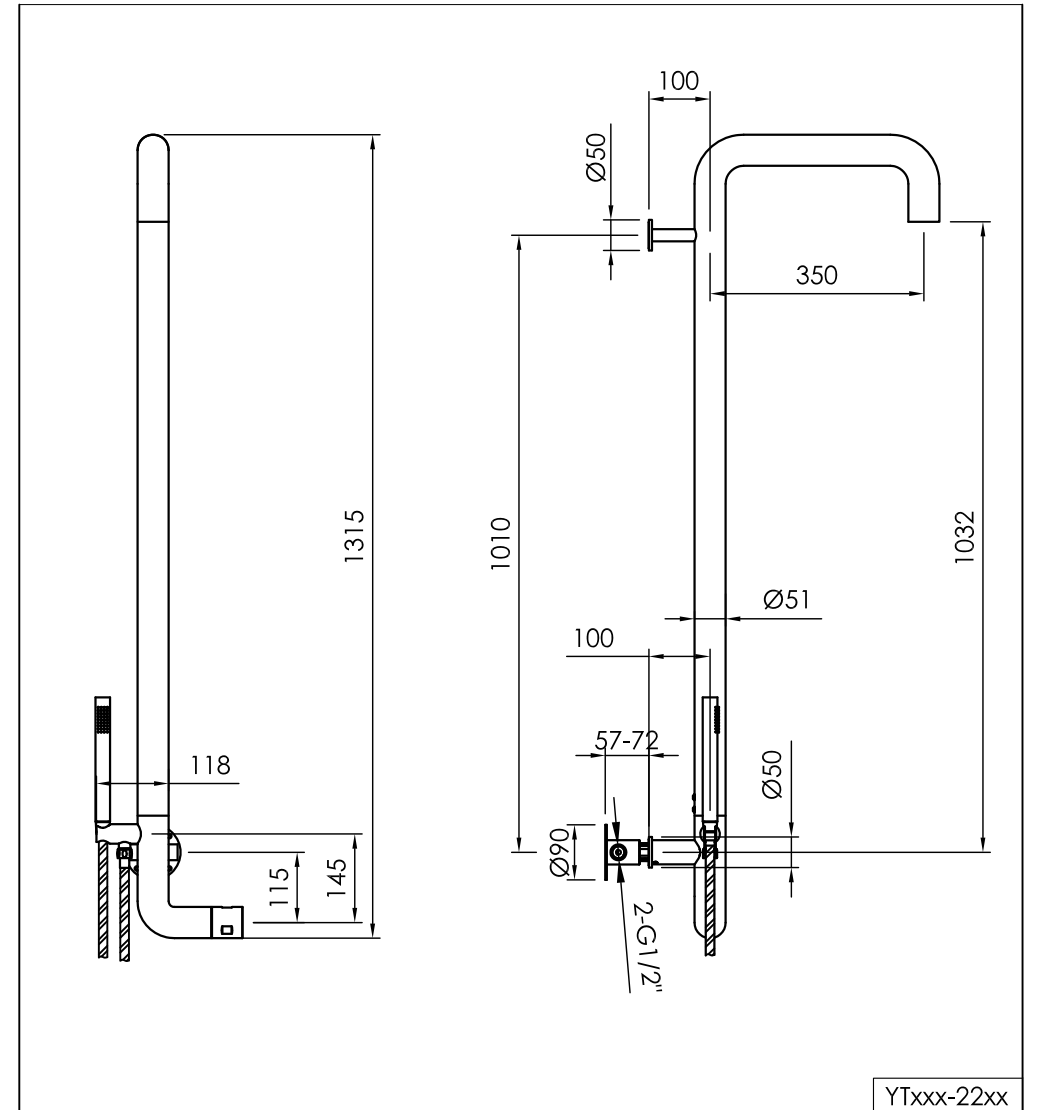

wall mounted shower mixer stainless steel
with progressive cartridge and hand shower

wanddouche rvs met ééngreepsmengkraan,
progressieve cartridge en handdouche

installation 500-6910

technical diagram

YTxxx-22xx

Shower mode

MAX 90°

Shut-off

MAX 90°

HandShower

www.jee-o.com