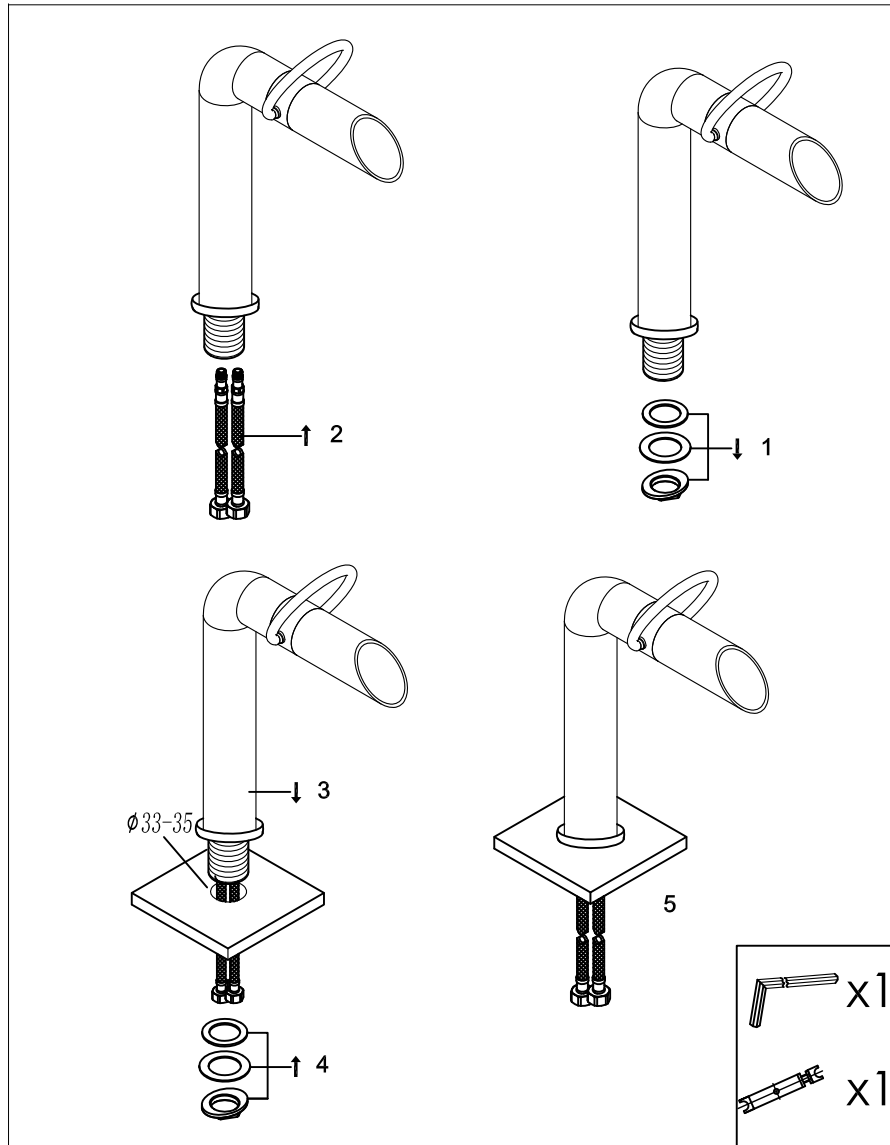

wall mounted basin mixer with progressive cartridge

wand wastafelkraan met progressieve cartridge

300-1750 brushed/geborsteld , 300-1751 polished/gepolijst

installation

technical diagram

explosion diagram