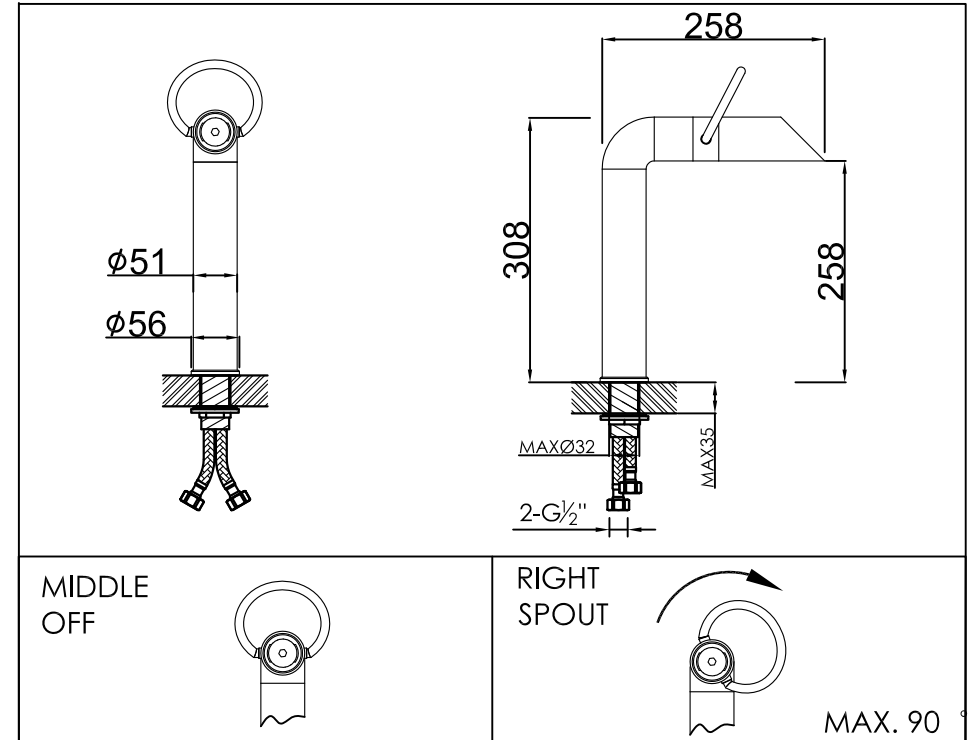

wall mounted basin mixer with progressive cartridge

wand wastafelkraan met progressieve cartridge

300-1750 brushed/geborsteld , 300-1751 polished/gepolijst

installation

technical diagram

explosion diagram