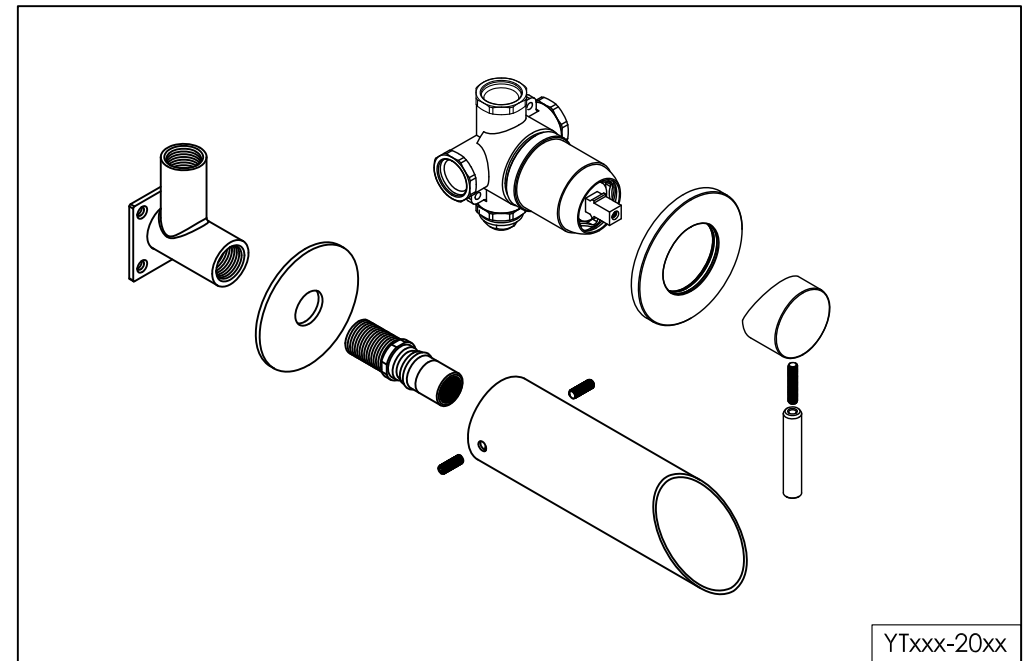

wall mounted basin mixer and spout

wand wastafelkraan met wang uitloop

installation

006-0000 / 006-0001

technical diagram

explosion diagram

YTxxx-20xx

www.jee-o.com