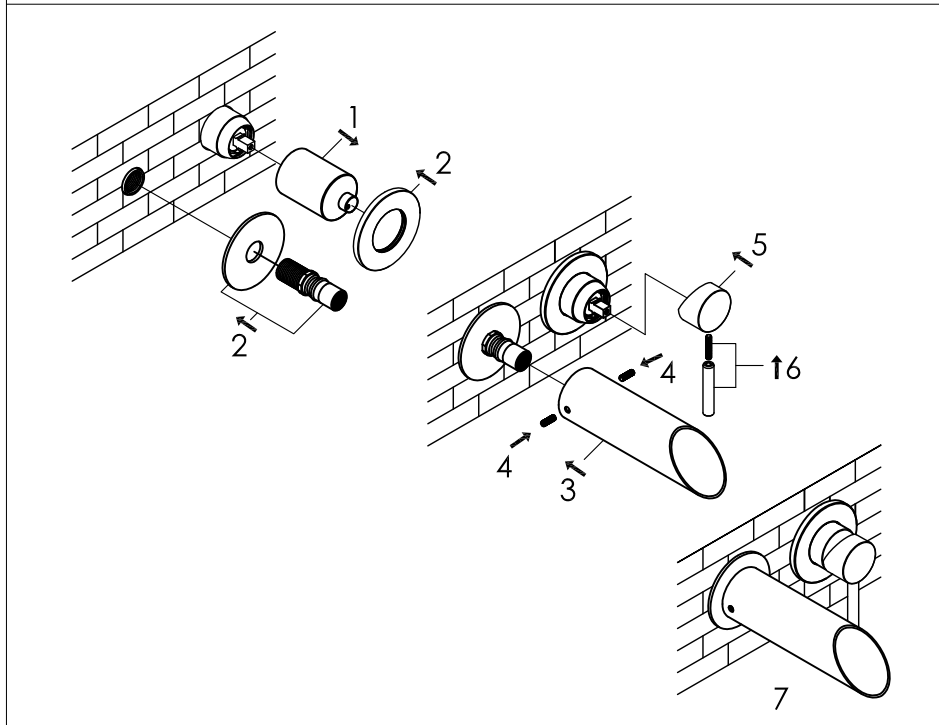

wall mounted basin mixer and spout

wand wastafelkraan met wang uitloop

installation

006-0000 / 006-0001

technical diagram

explosion diagram

YTxxx-20xx

www.jee-o.com