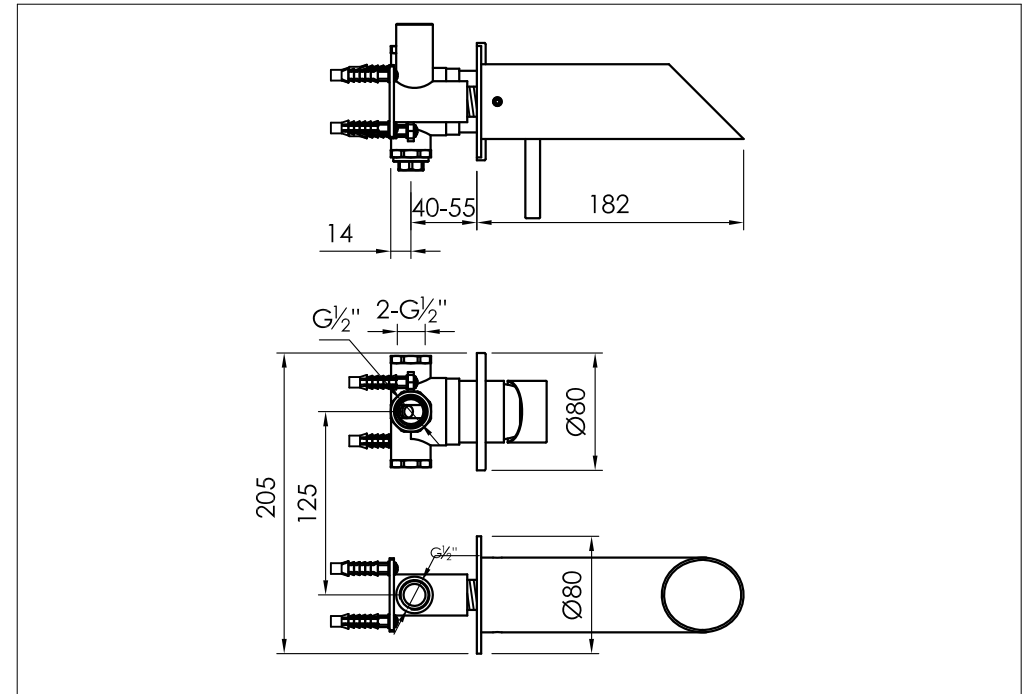

wall mounted basin mixer and spout

wand wastafelkraan met wang uitloop

installation

006-0000 / 006-0001

technical diagram

explosion diagram

YTxxx-20xx

www.jee-o.com