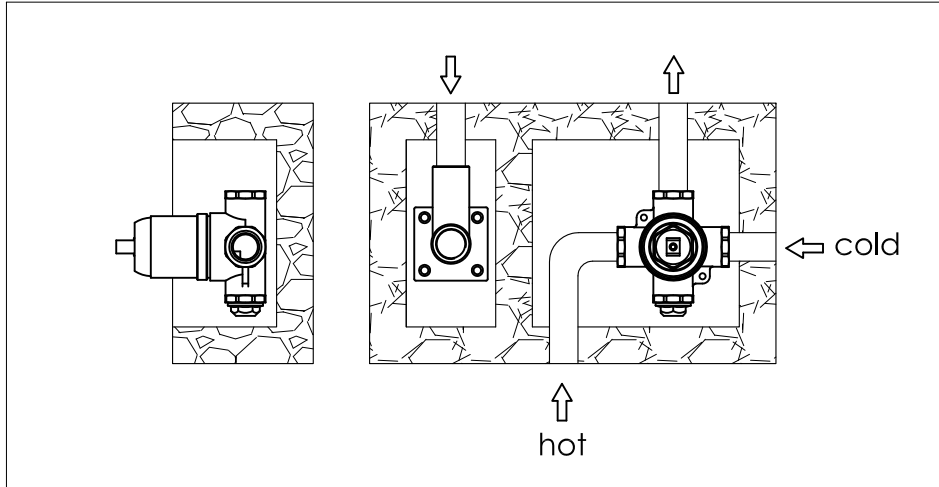

wall mounted basin mixer and spout

wand wastafelkraan met wang uitloop

installation

006-0000 / 006-0001

technical diagram

explosion diagram

YTxxx-20xx

www.jee-o.com