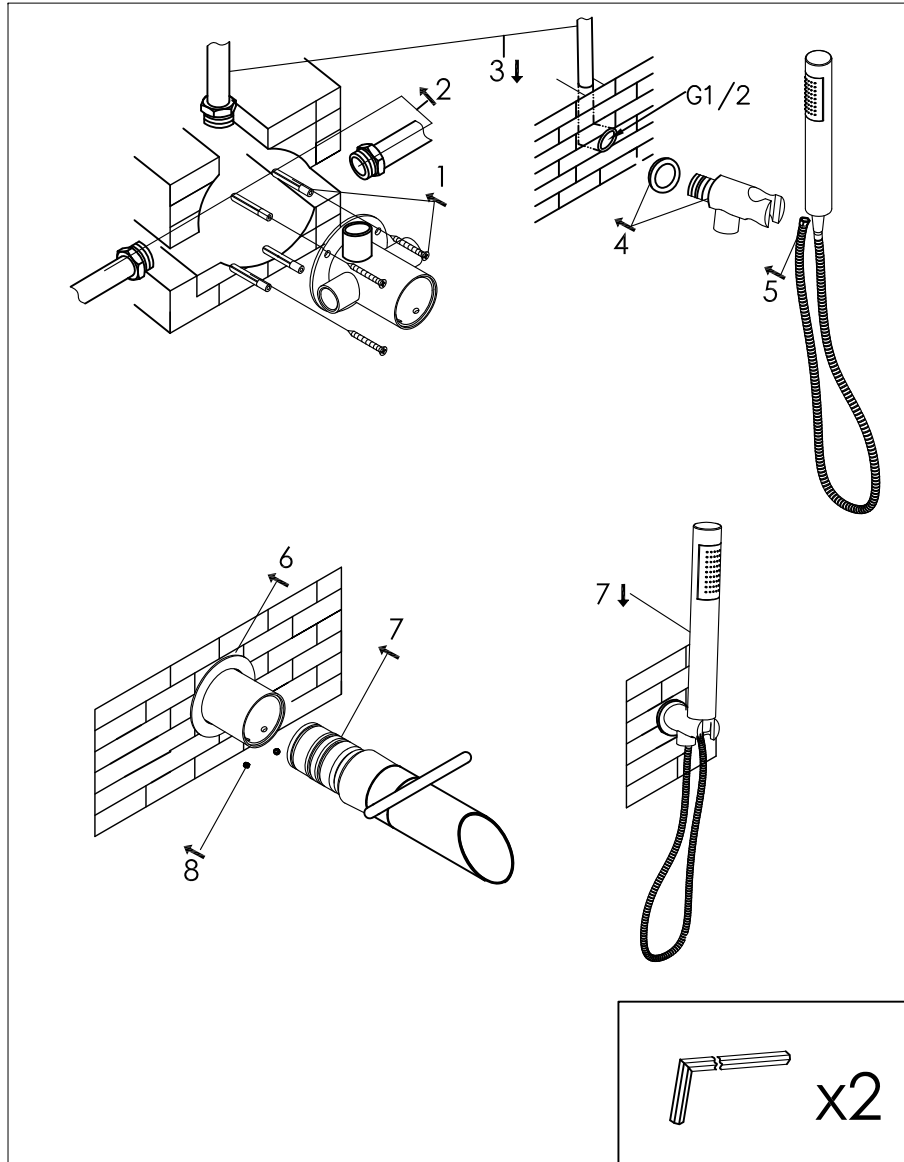

Wall mounted shower mixer with progressive cartridge

Wand mengkraan met progressieve cartridge

300-3510 brushed/geborsteld, 300-3511 polished/gepolijst

installation

technical diagram

explosion diagram