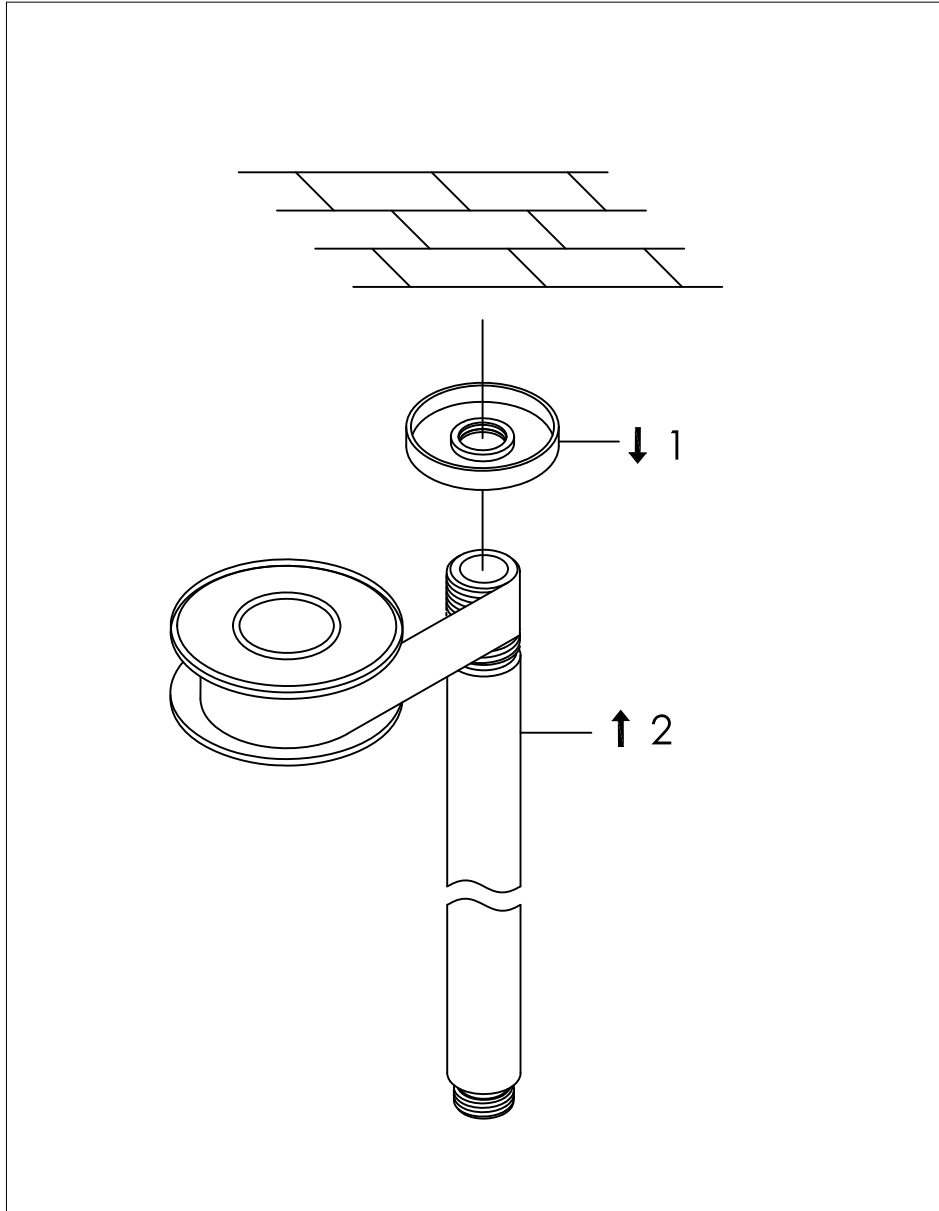

ceiling mounted shower arm, 250mm

plafond douchekophouder, 250mm

801-6820 / 801-6823 / 801-6824 / 801-6825

installation

technical diagram

explosion diagram

SNxxx-20xx

www.jee-o.com