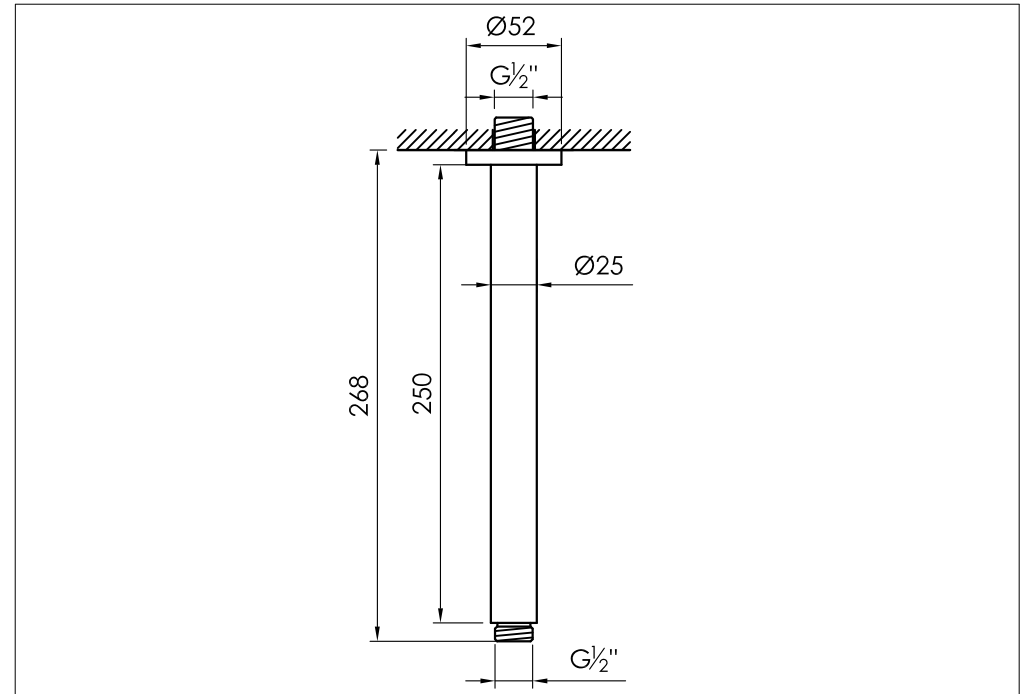

ceiling mounted shower arm, 250mm

plafond douchekophouder, 250mm

801-6820 / 801-6823 / 801-6824 / 801-6825

installation

technical diagram

explosion diagram

SNxxx-20xx

www.jee-o.com