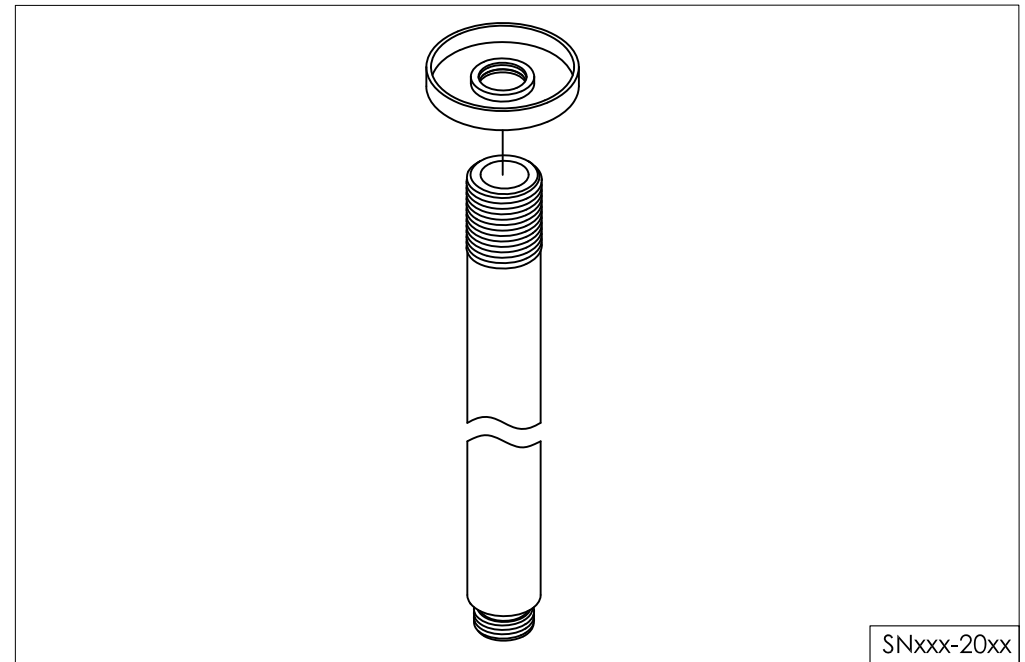

ceiling mounted shower arm, 250mm

plafond douchekophouder, 250mm

801-6820 / 801-6823 / 801-6824 / 801-6825

installation

technical diagram

explosion diagram

SNxxx-20xx

www.jee-o.com