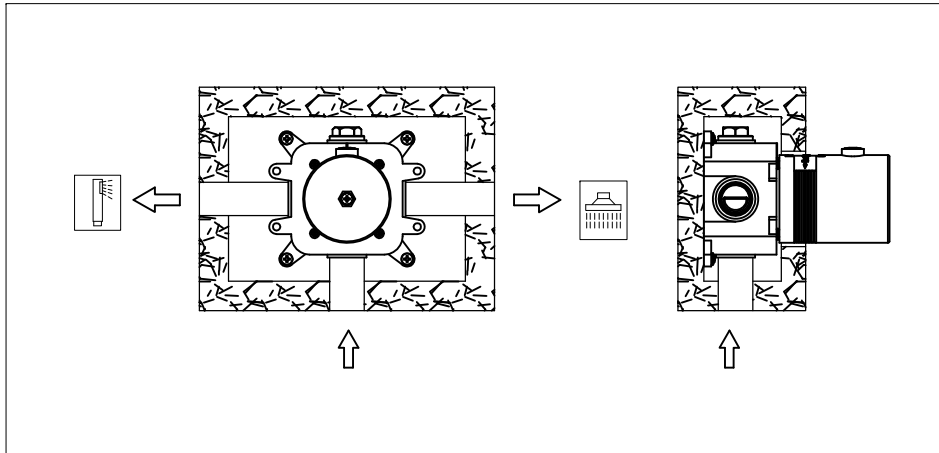

wall mounted diverter with build-in box

wand omsteller met inbouwdoos

800-2600 / 800-2603 / 800-2604 / 800-2605

installation

technical diagram

explosion diagram

SNxxx-20xx

www.jee-o.com