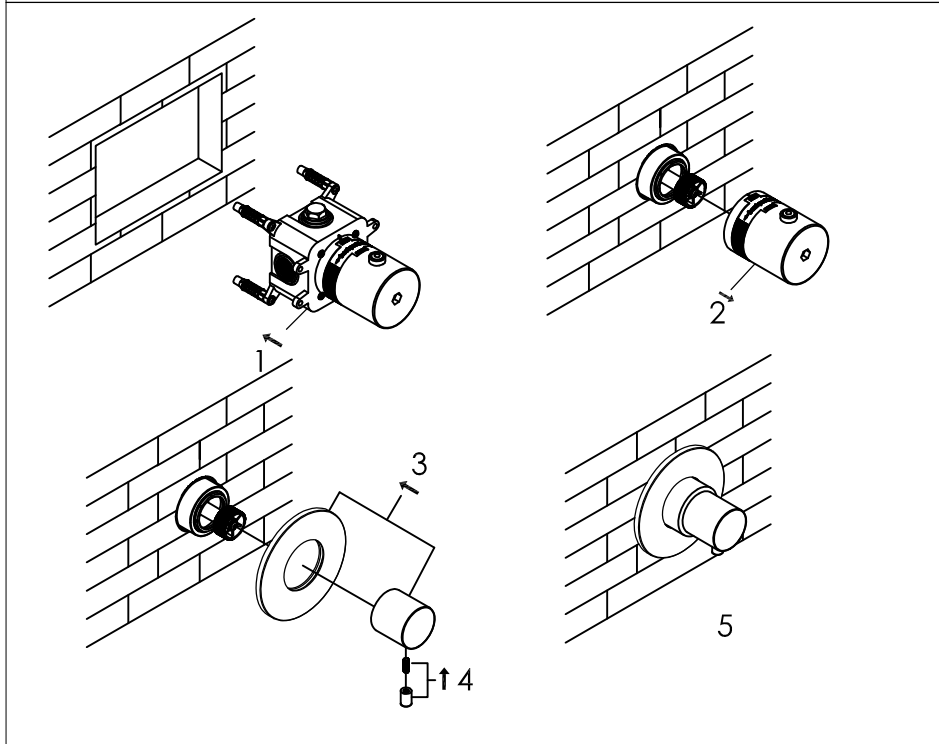

wall mounted diverter with build-in box

wand omsteller met inbouwdoos

800-2600 / 800-2603 / 800-2604 / 800-2605

installation

technical diagram

explosion diagram

SNxxx-20xx

www.jee-o.com