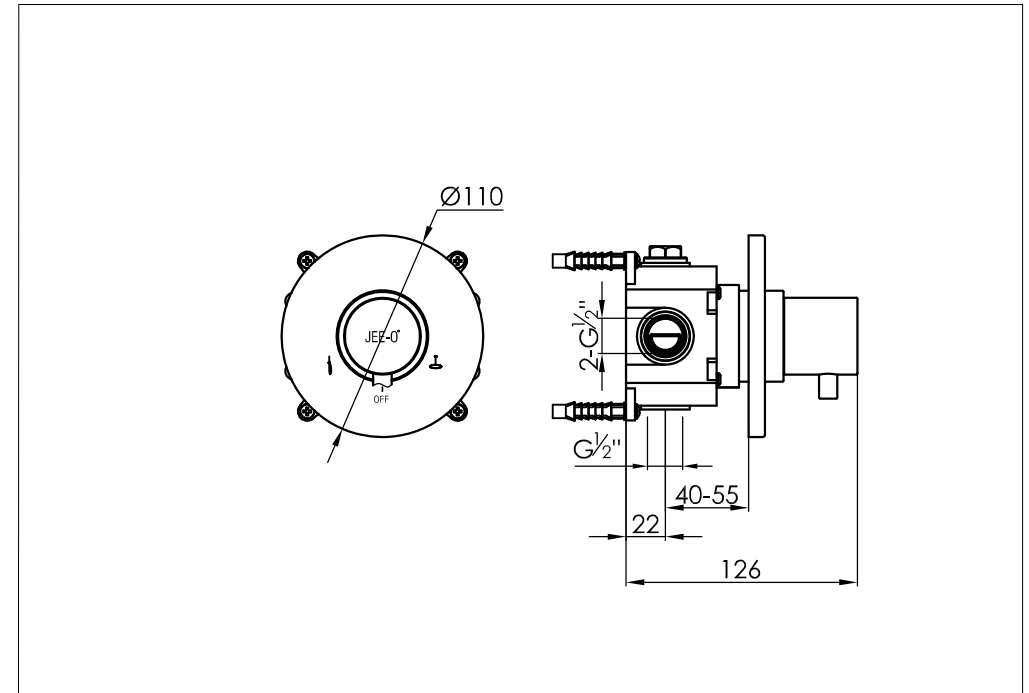

wall mounted diverter with build-in box

wand omsteller met inbouwdoos

800-2600 / 800-2603 / 800-2604 / 800-2605

installation

technical diagram

explosion diagram

SNxxx-20xx

www.jee-o.com