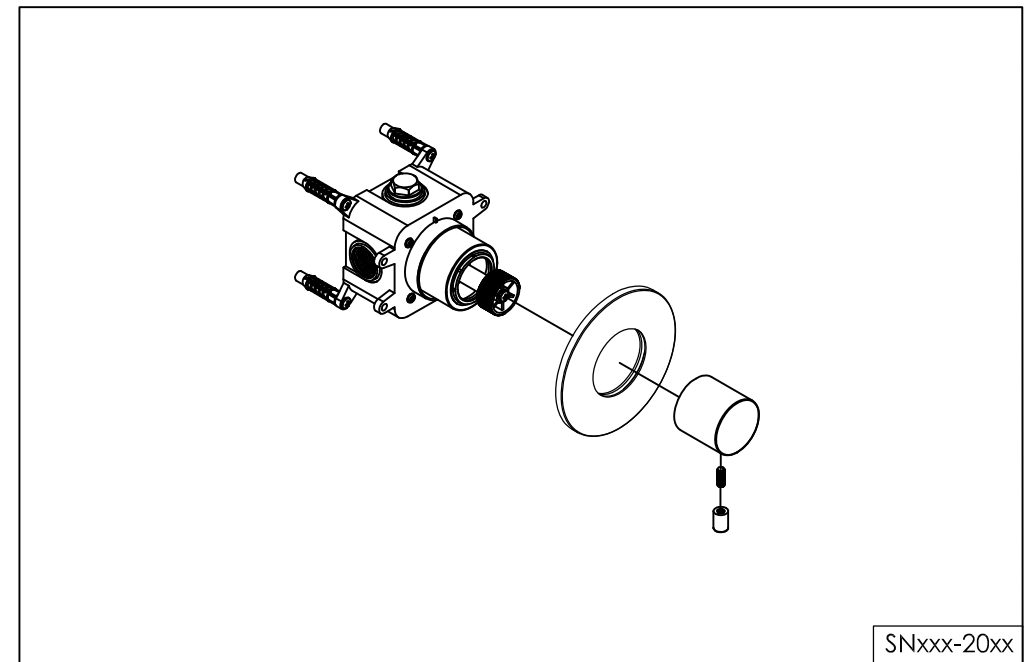

wall mounted diverter with build-in box

wand omsteller met inbouwdoos

800-2600 / 800-2603 / 800-2604 / 800-2605

installation

technical diagram

explosion diagram

SNxxx-20xx

www.jee-o.com