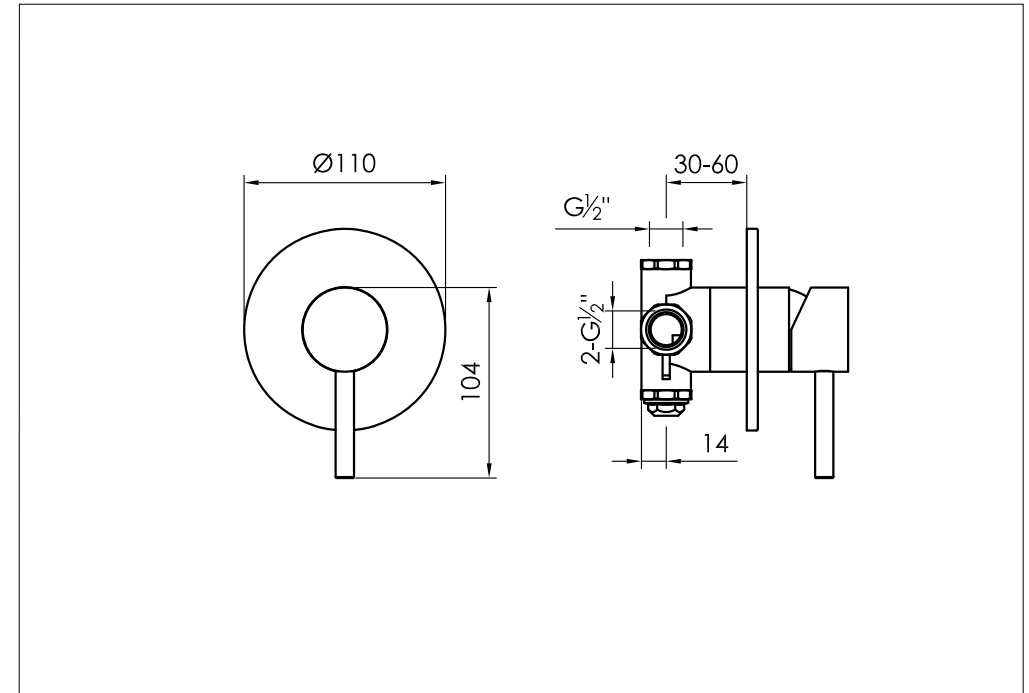

wall mounted shower mixer with concealed body

wand mengkraan met inbouwdeel

800-2100 / 800-2103

installation

technical diagram

explosion diagram

SNxxx-20xx

www.jee-o.com