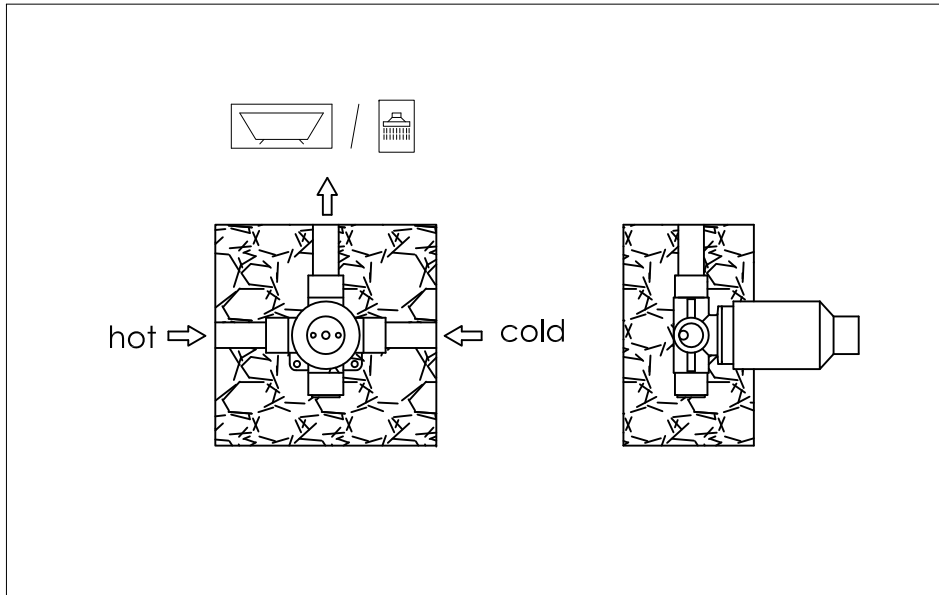

wall mounted shower mixer with concealed body

wand mengkraan met inbouwdeel

800-2100 / 800-2103

installation

technical diagram

explosion diagram

SNxxx-20xx

www.jee-o.com