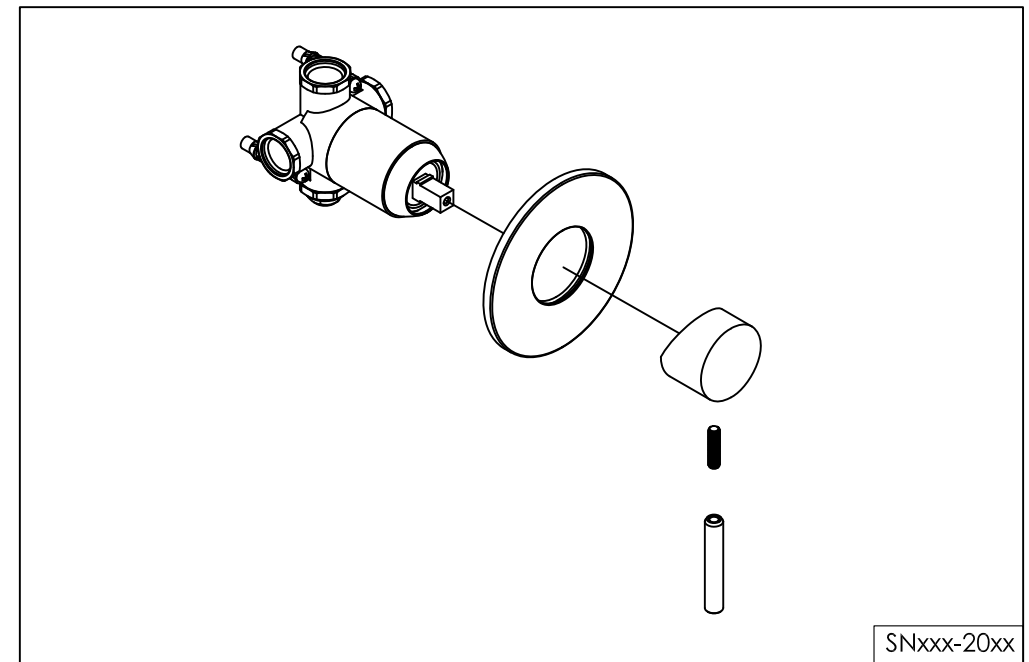

wall mounted shower mixer with concealed body

wand mengkraan met inbouwdeel

800-2100 / 800-2103

installation

technical diagram

explosion diagram

SNxxx-20xx

www.jee-o.com