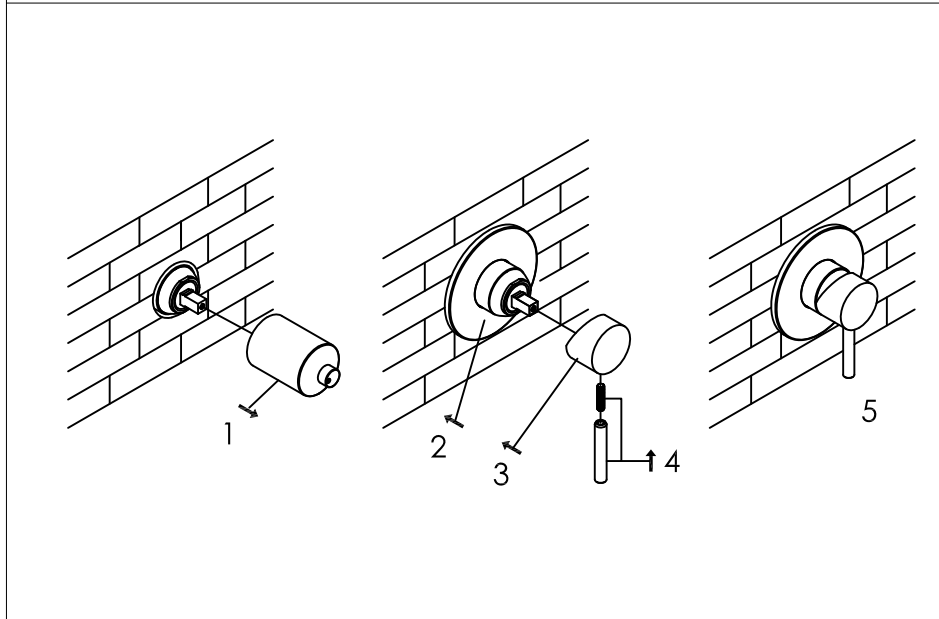

wall mounted shower mixer with concealed body

wand mengkraan met inbouwdeel

800-2100 / 800-2103

installation

technical diagram

explosion diagram

SNxxx-20xx

www.jee-o.com