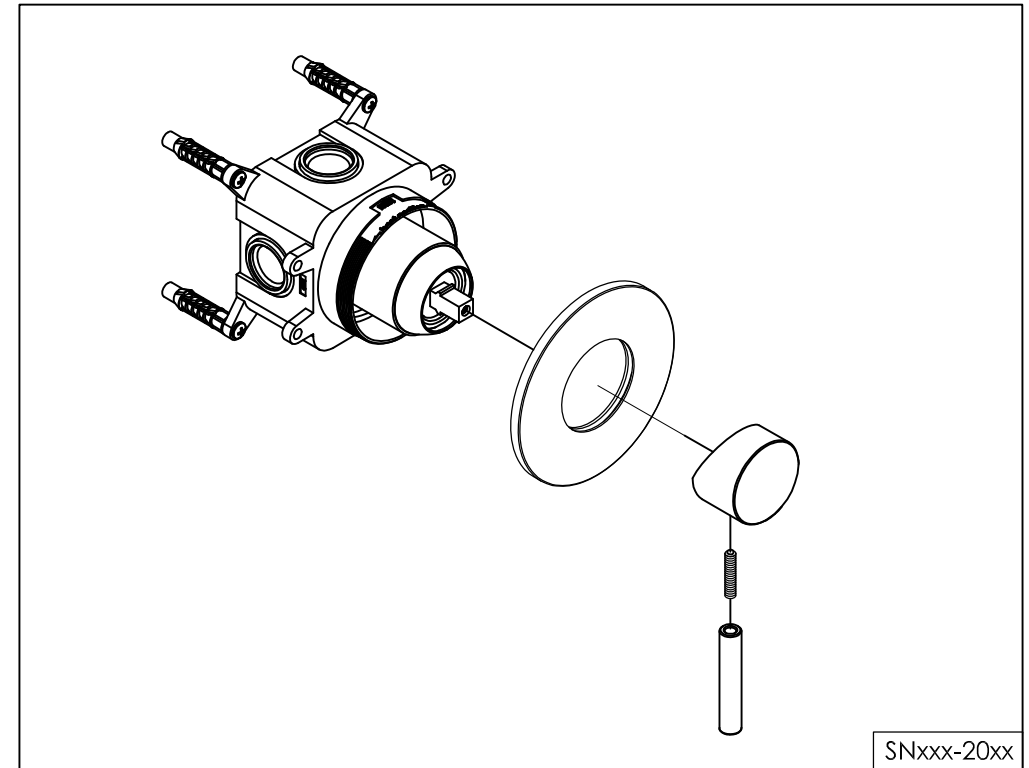

explosion diagram

SNxxx-20xx

www.jee-o.com