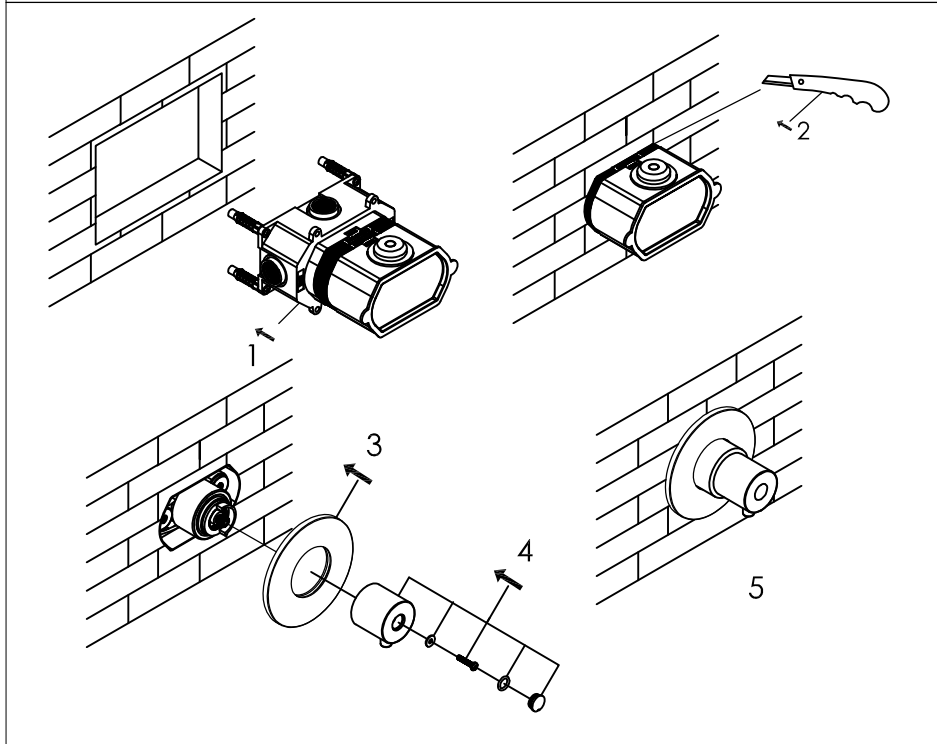

wall mounted thermostatic mixer with build-in box

wand inbouwthermostaat met inbouwdoos

800-2500 / 800-2503 / 800-2504 / 800-2505

installation

technical diagram

explosion diagram

SNxxx-20xx

www.jee-o.com