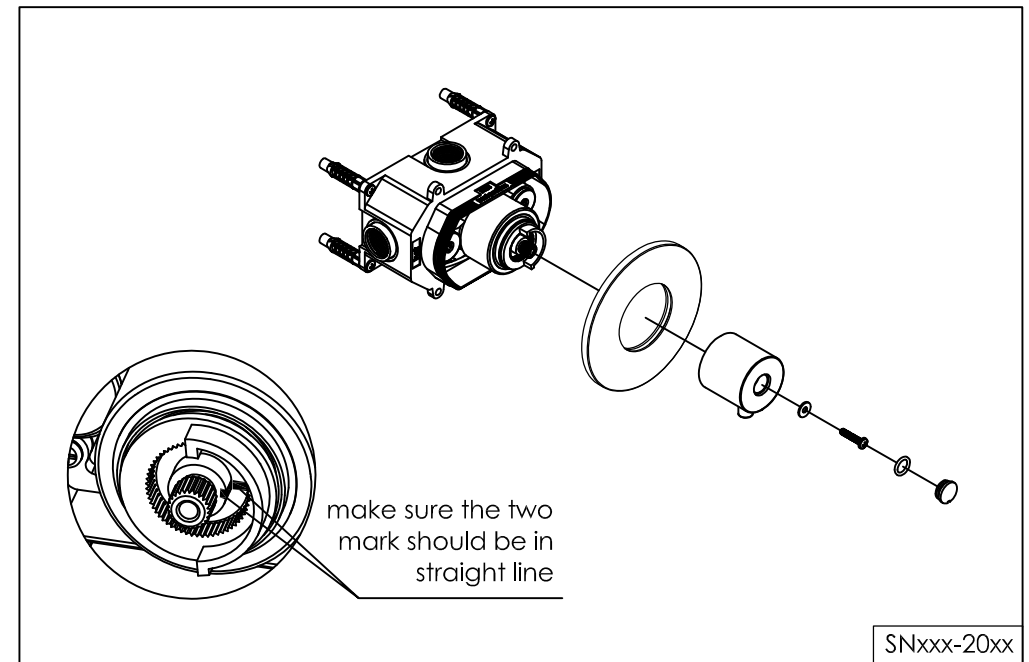

wall mounted thermostatic mixer with build-in box

wand inbouwthermostaat met inbouwdoos

800-2500 / 800-2503 / 800-2504 / 800-2505

installation

technical diagram

explosion diagram

SNxxx-20xx

www.jee-o.com