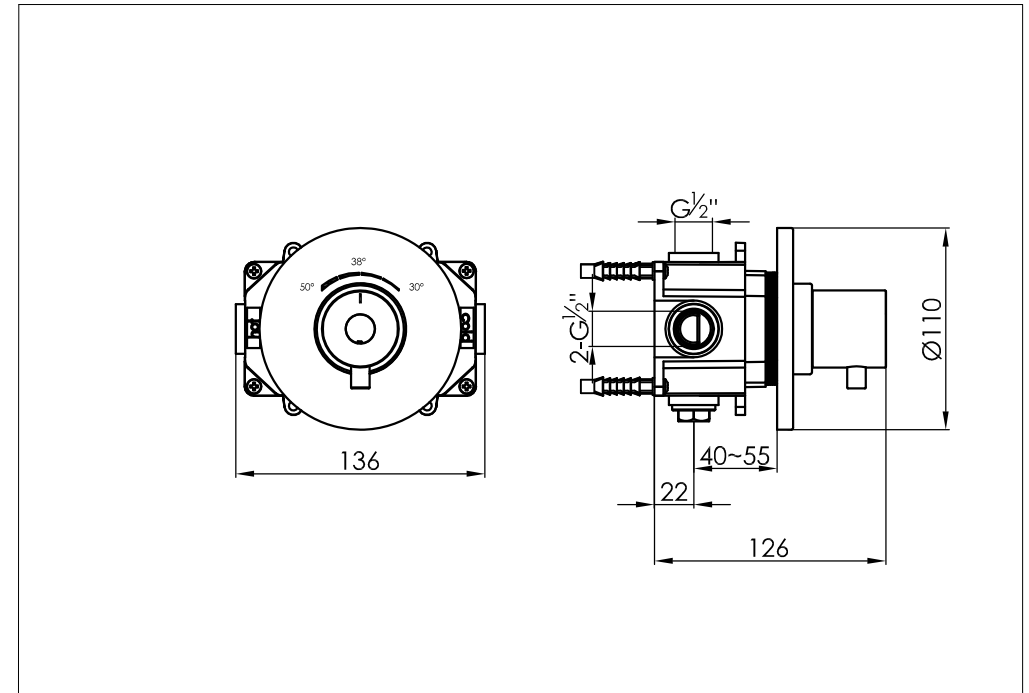

wall mounted thermostatic mixer with build-in box

wand inbouwthermostaat met inbouwdoos

800-2500 / 800-2503 / 800-2504 / 800-2505

installation

technical diagram

explosion diagram

SNxxx-20xx

www.jee-o.com