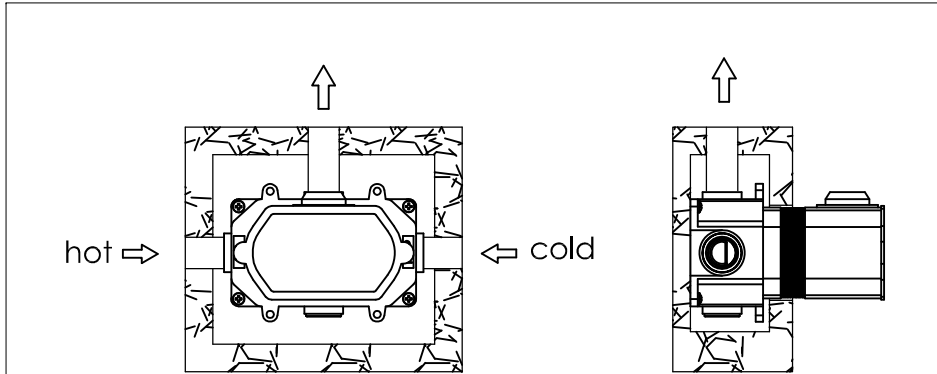

wall mounted thermostatic mixer with build-in box

wand inbouwthermostaat met inbouwdoos

800-2500 / 800-2503 / 800-2504 / 800-2505

installation

technical diagram

explosion diagram

SNxxx-20xx

www.jee-o.com