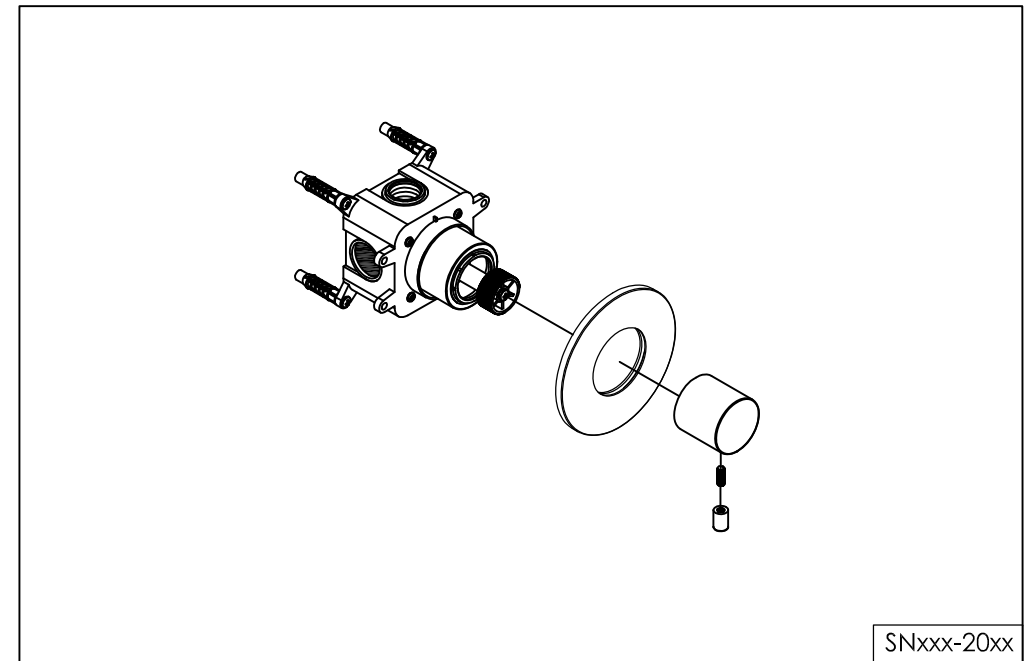

wall mounted stop valve with build-in box

wand inbouw stopkraan met inbouwdoos

800-2700 / 800-2703 / 800-2704 / 800-2705

installation

technical diagram

explosion diagram

SNxxx-20xx

www.jee-o.com