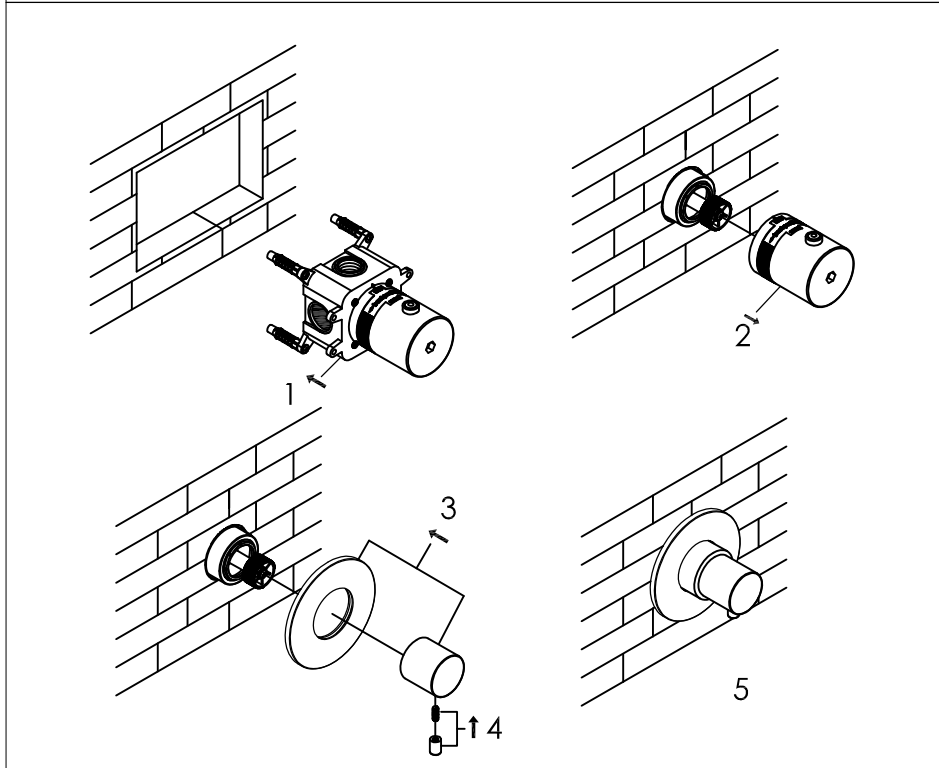

wall mounted stop valve with build-in box

wand inbouw stopkraan met inbouwdoos

800-2700 / 800-2703 / 800-2704 / 800-2705

installation

technical diagram

explosion diagram

SNxxx-20xx

www.jee-o.com