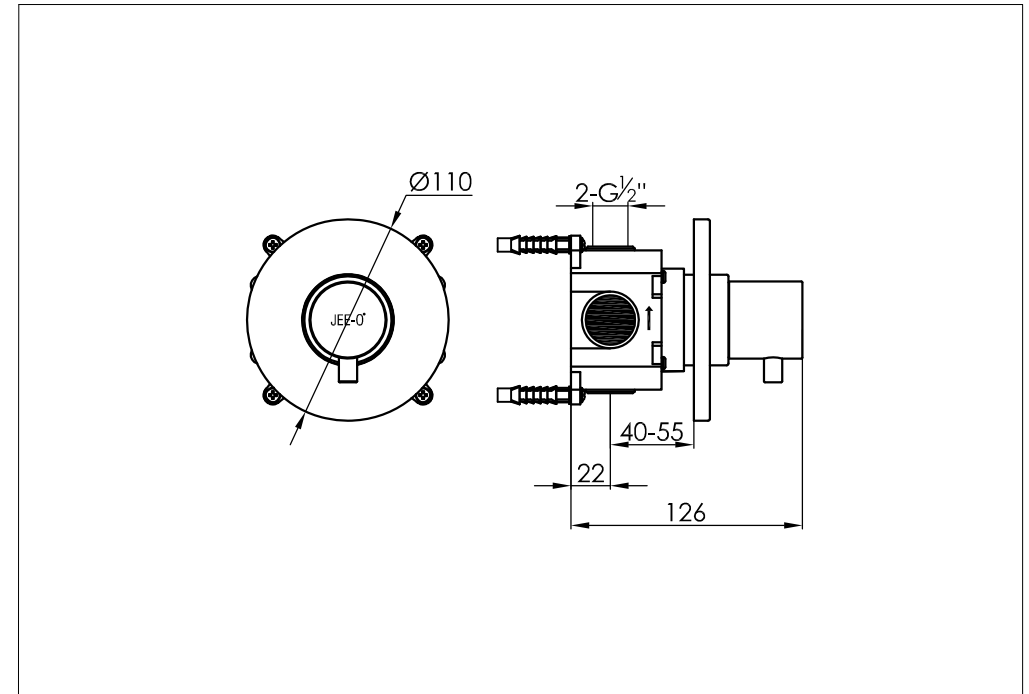

wall mounted stop valve with build-in box

wand inbouw stopkraan met inbouwdoos

800-2700 / 800-2703 / 800-2704 / 800-2705

installation

technical diagram

explosion diagram

SNxxx-20xx

www.jee-o.com