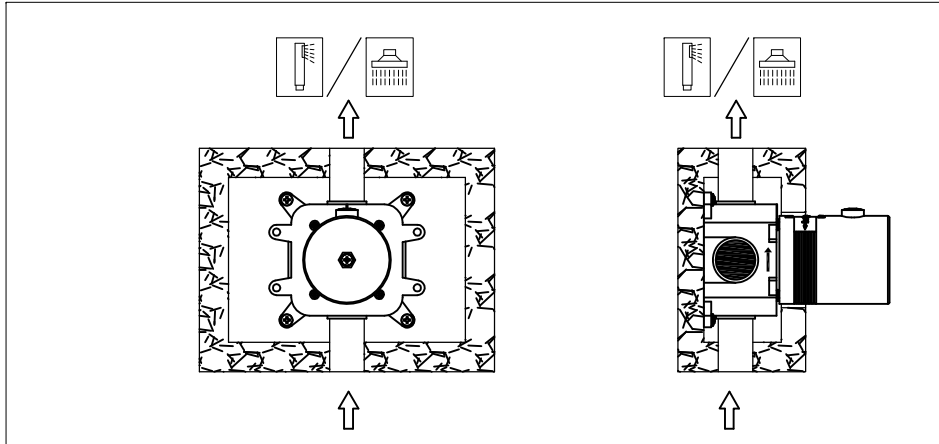

wall mounted stop valve with build-in box

wand inbouw stopkraan met inbouwdoos

800-2700 / 800-2703 / 800-2704 / 800-2705

installation

technical diagram

explosion diagram

SNxxx-20xx

www.jee-o.com