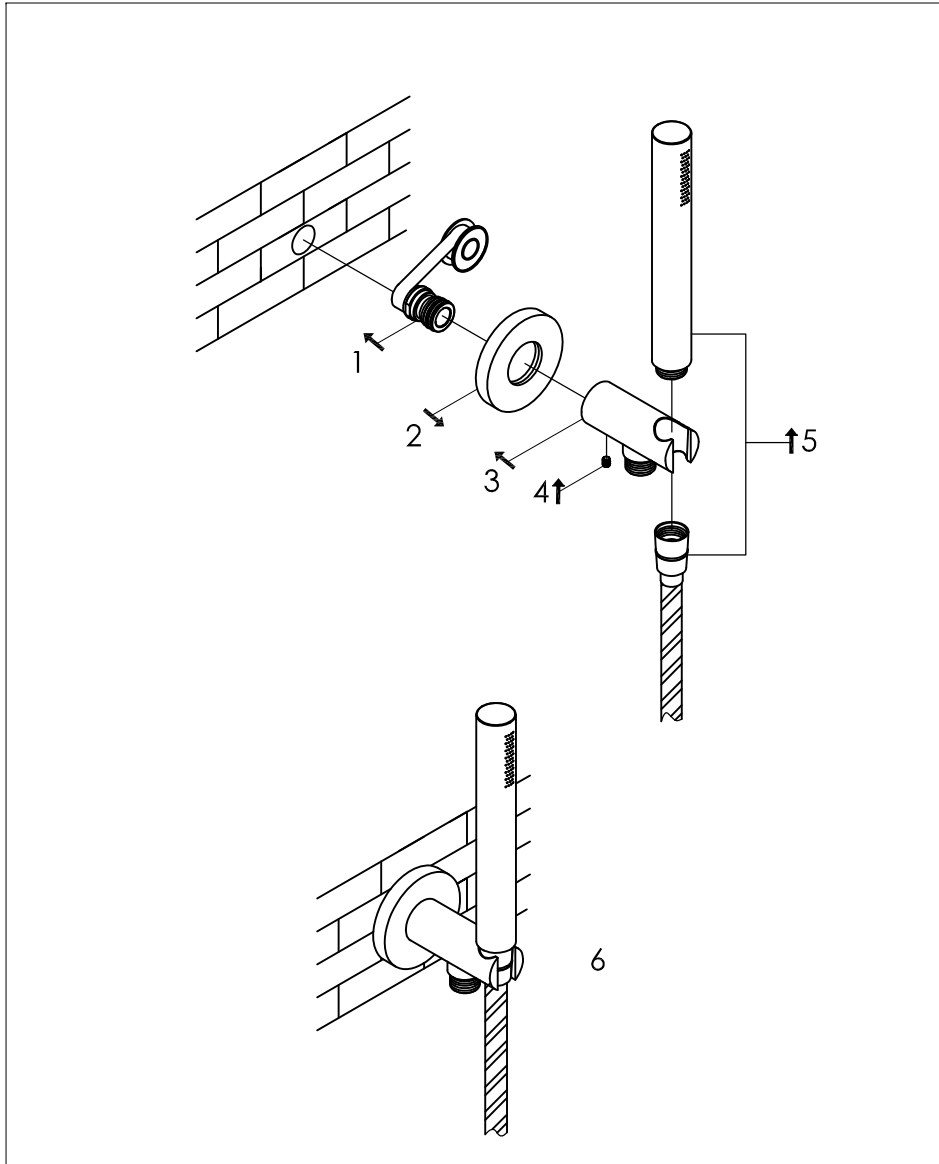

wall mounted hand shower set
with integrated wall elbow

wand handdouche met geïntegreerde houder

800-6910 / 800-6913 / 800-6914 / 800-6915

installation

technical diagram

explosion diagram