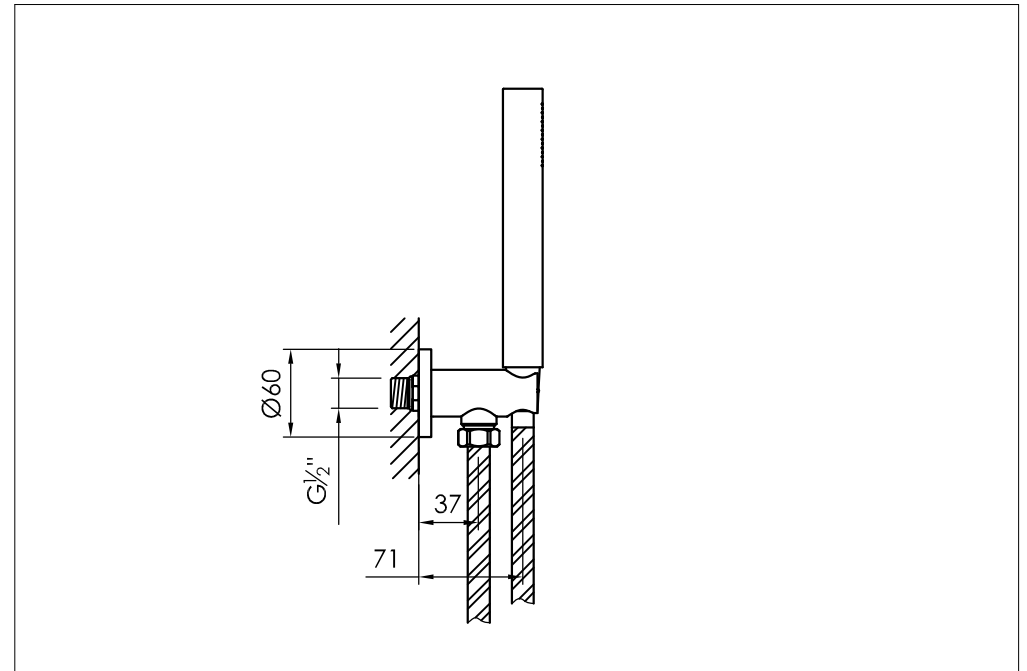

wall mounted hand shower set
with integrated wall elbow

wand handdouche met geïntegreerde houder

800-6910 / 800-6913 / 800-6914 / 800-6915

installation

technical diagram

explosion diagram