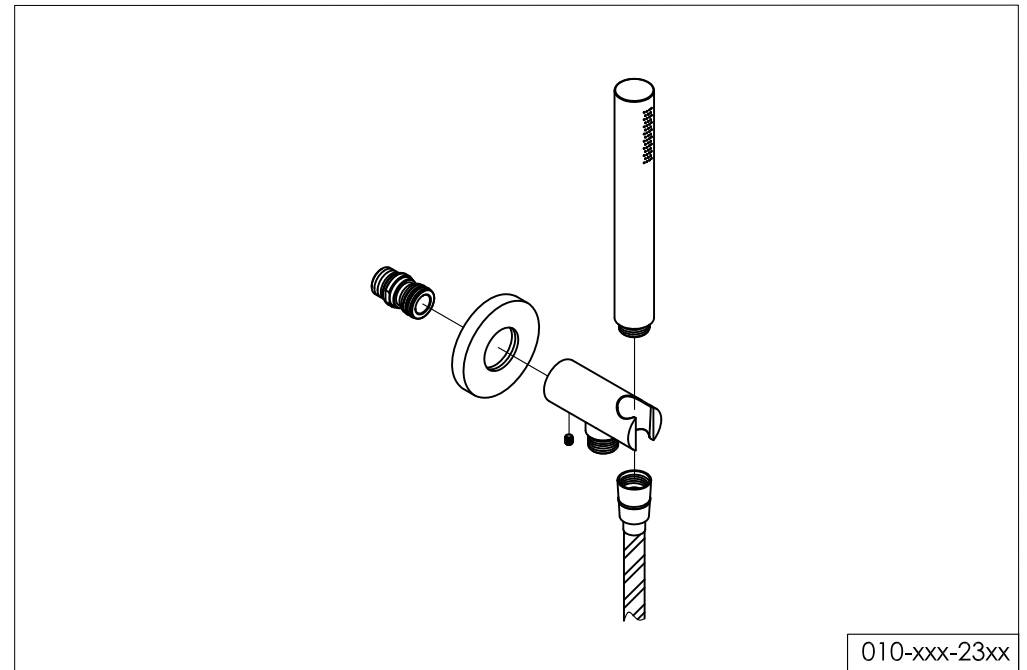

explosion diagram

010-xxx-23xx

www.jee-o.com