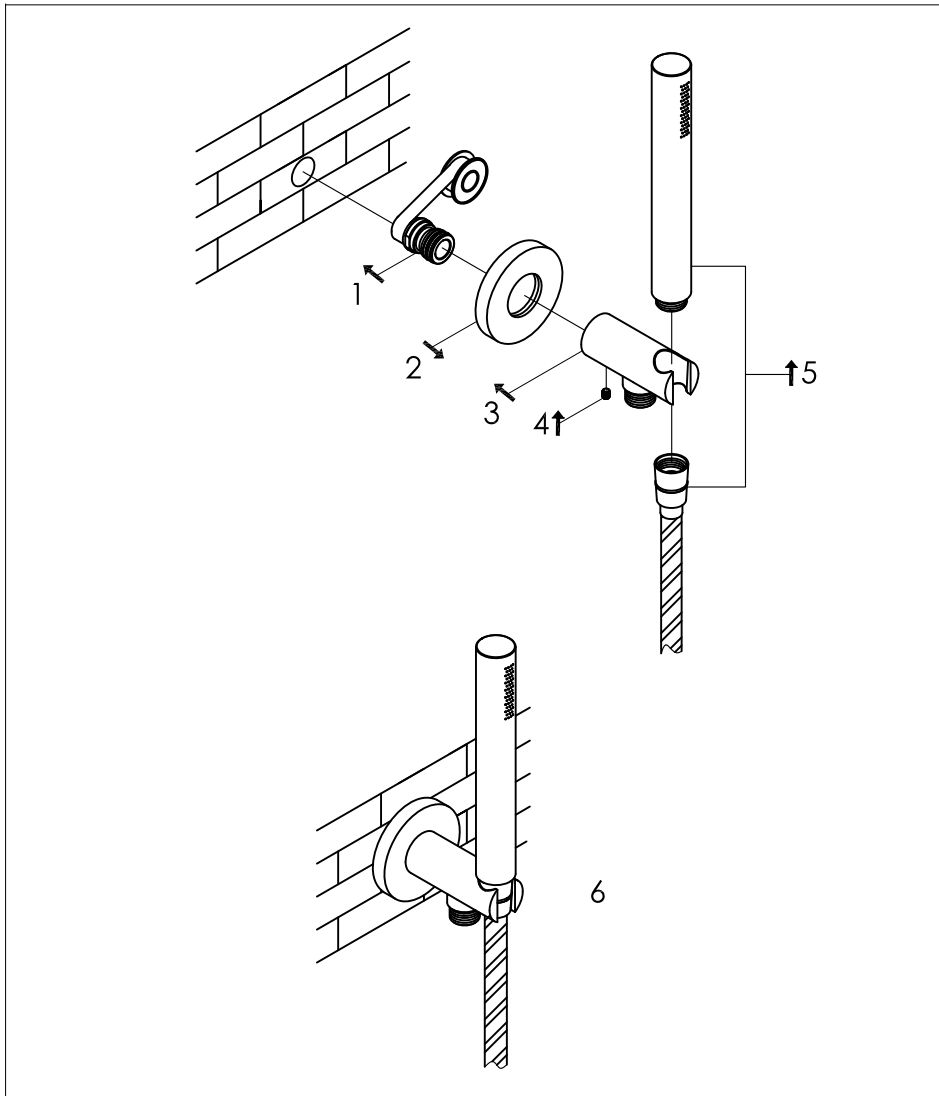

Slimline wall mounted hand shower set
stainless steel with integrated wall elbow

Slimline wand handdouche rvs met
geïntegreerde houder

800-6910 / 800-6913 / 800-6914 / 800-6915
800-6919

installation

technical diagram

explosion diagram

010-xxx-23xx

www.jee-o.com