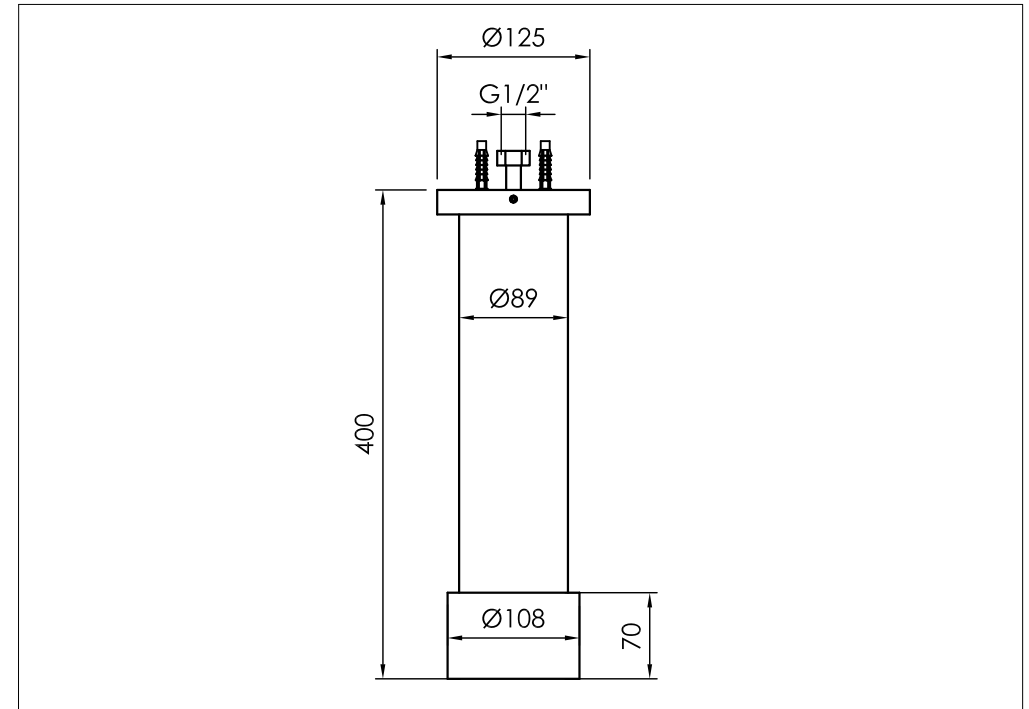

Soho ceiling mounted shower stainless steel

Soho plafond douchekop rvs

700-6800 / 700-6802

installation

technical diagram

explosion diagram

030-xxx-23xx

www.jee-o.com