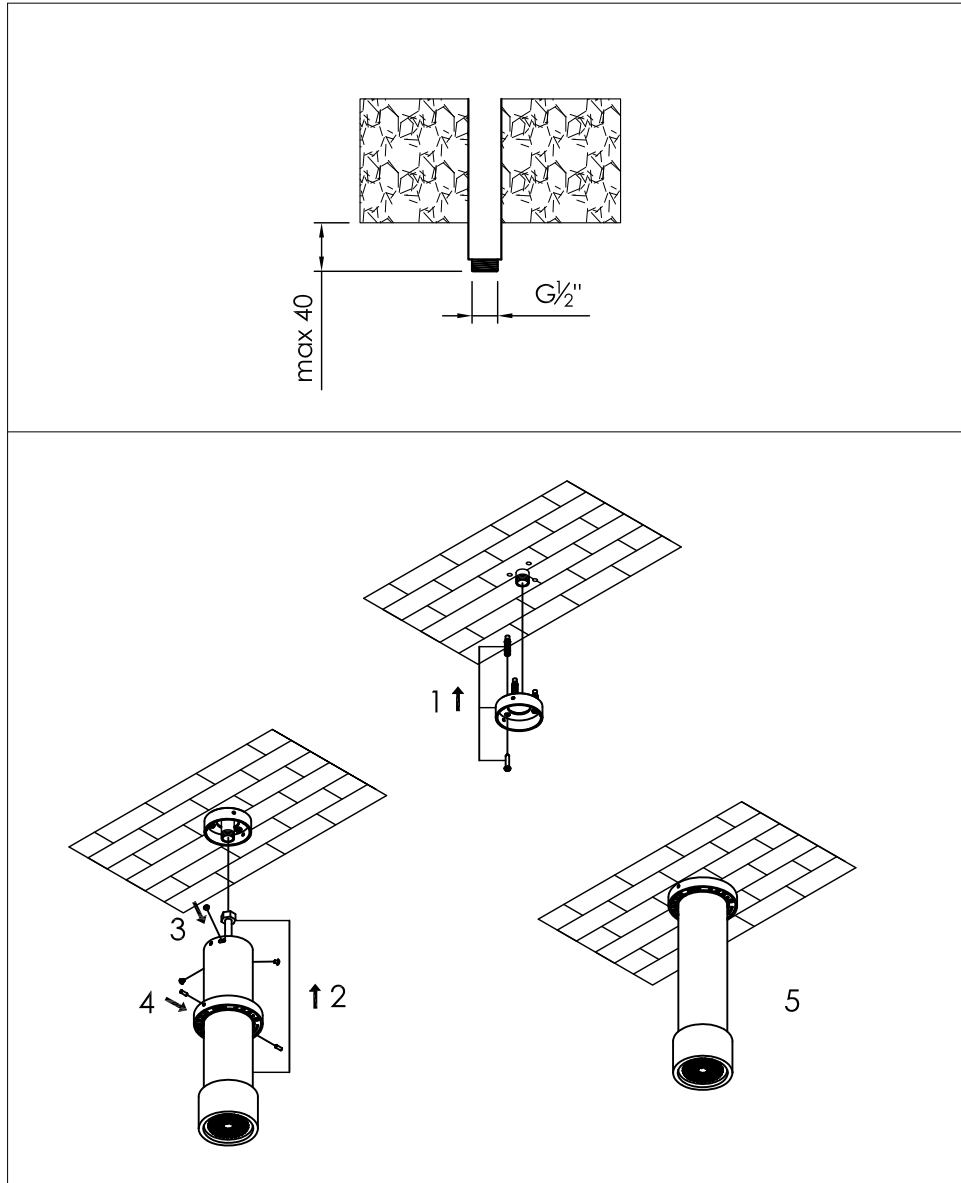

Soho ceiling mounted shower stainless steel

Soho plafond douchekop rvs

700-6800 / 700-6802

installation

technical diagram

explosion diagram

030-xxx-23xx

www.jee-o.com