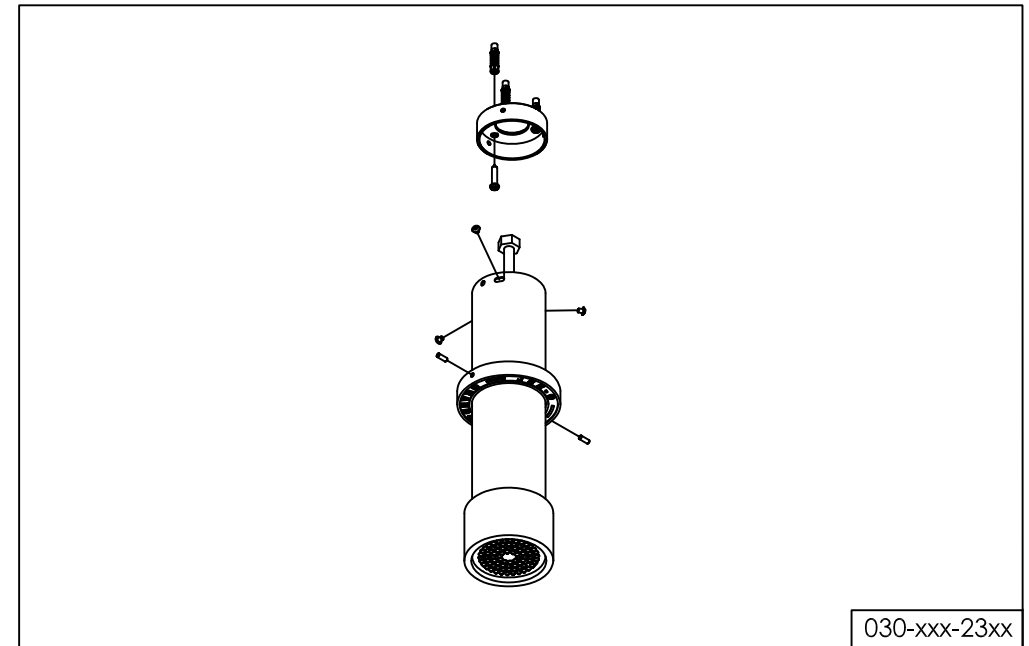

Soho ceiling mounted shower stainless steel

Soho plafond douchekop rvs

700-6800 / 700-6802

installation

technical diagram

explosion diagram

030-xxx-23xx

www.jee-o.com