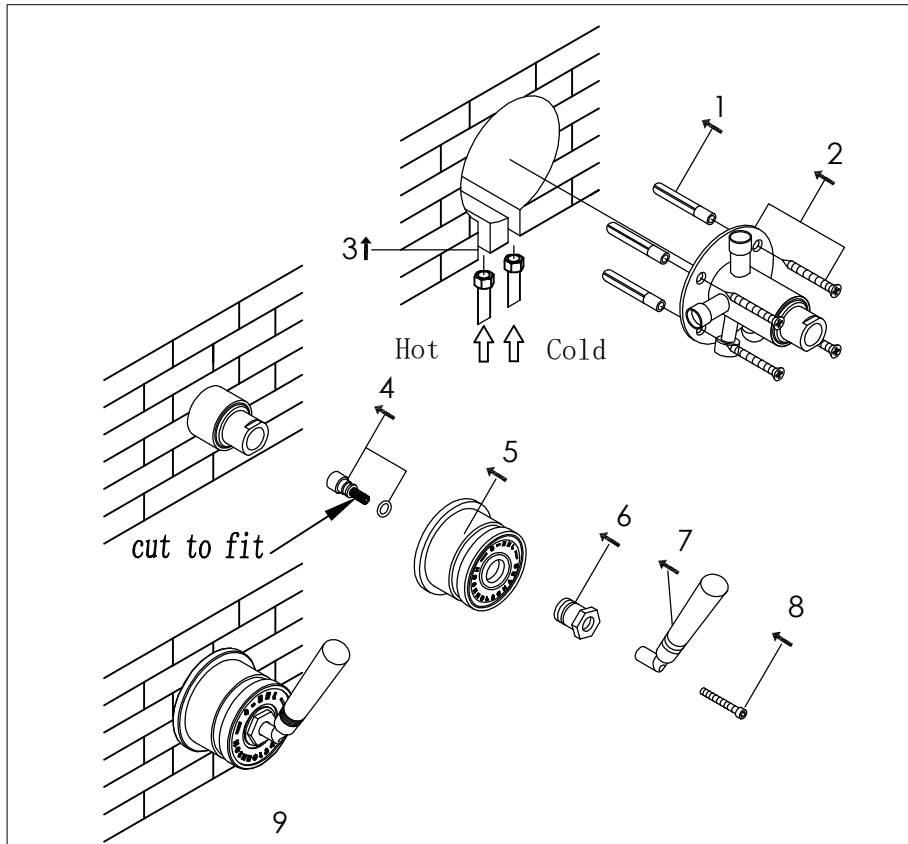

Wall mounted shower mixer with progressive cartridge

Wand mengkraan met progressieve cartridge

700-2202

installation

technical diagram

explosion diagram