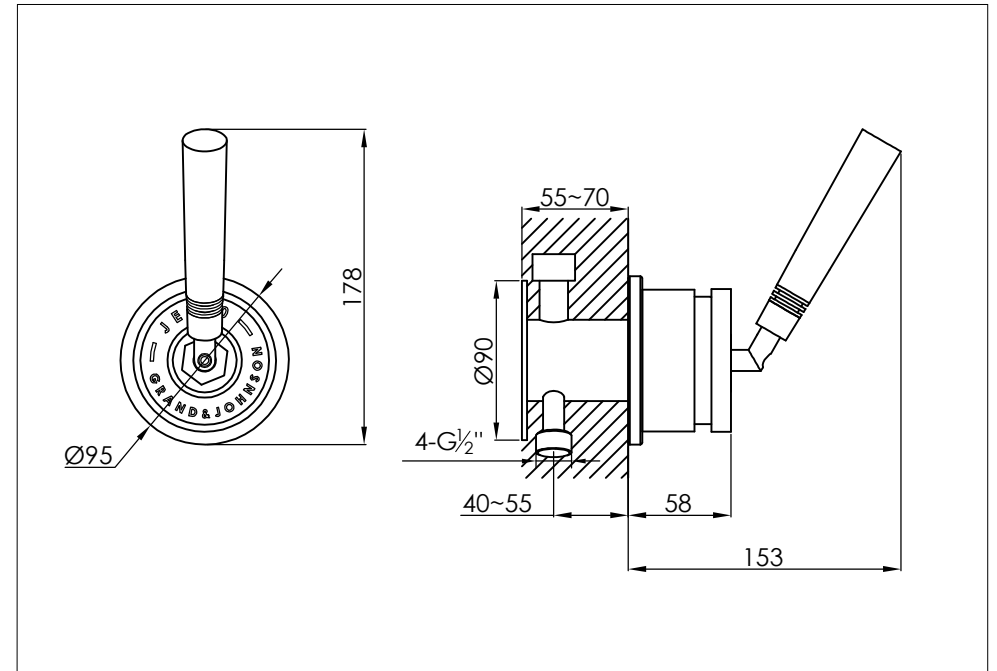

Wall mounted shower mixer with progressive cartridge

Wand mengkraan met progressieve cartridge

700-2202

installation

technical diagram

explosion diagram