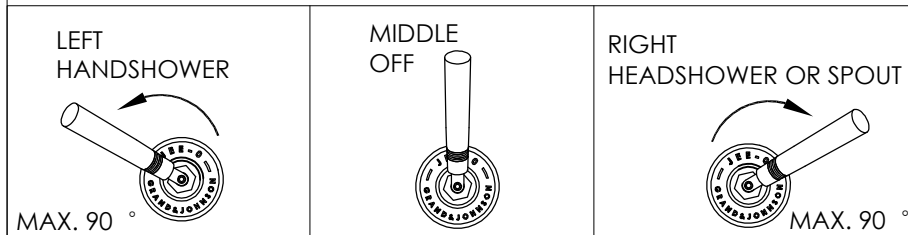

Wall mounted shower mixer with progressive cartridge

Wand mengkraan met progressieve cartridge

700-2202

installation

technical diagram

explosion diagram