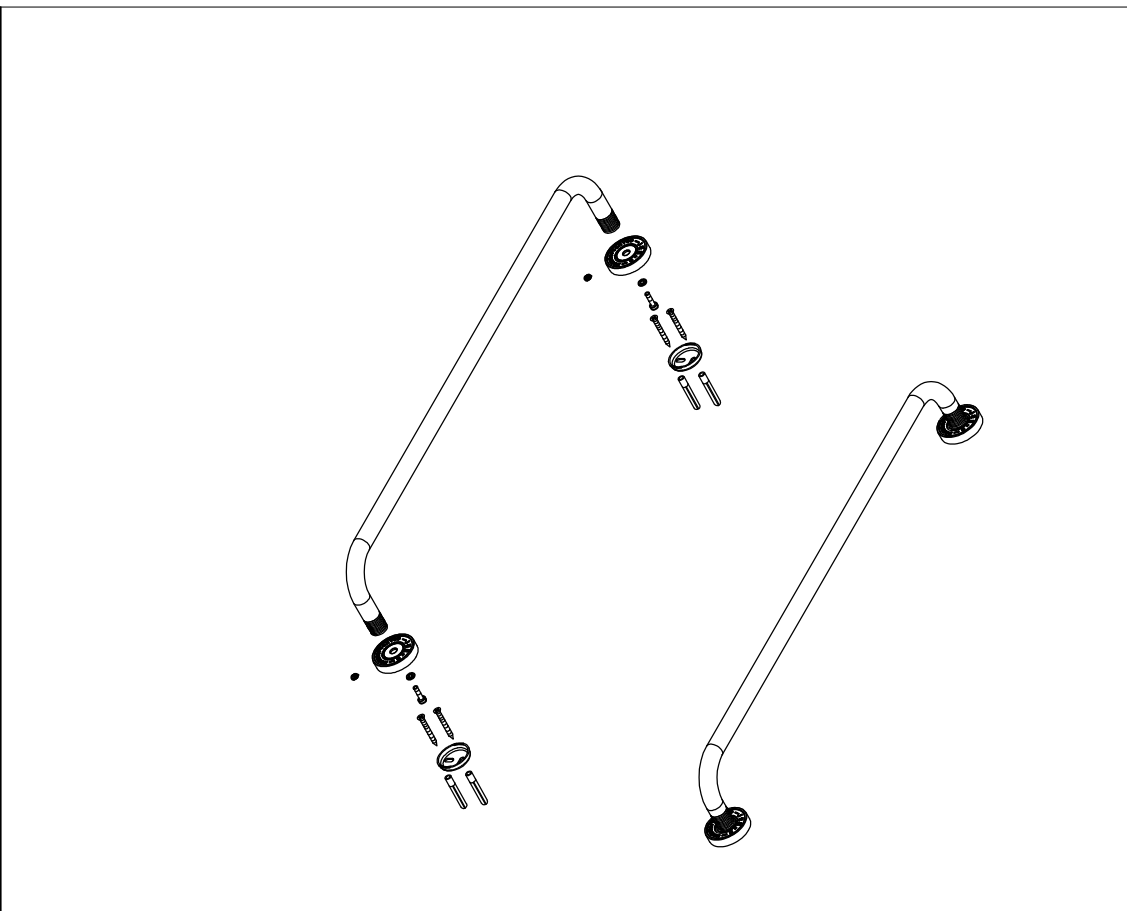

Single towel rail

701-0062 / 701-0060

explosion diagram

technical diagram