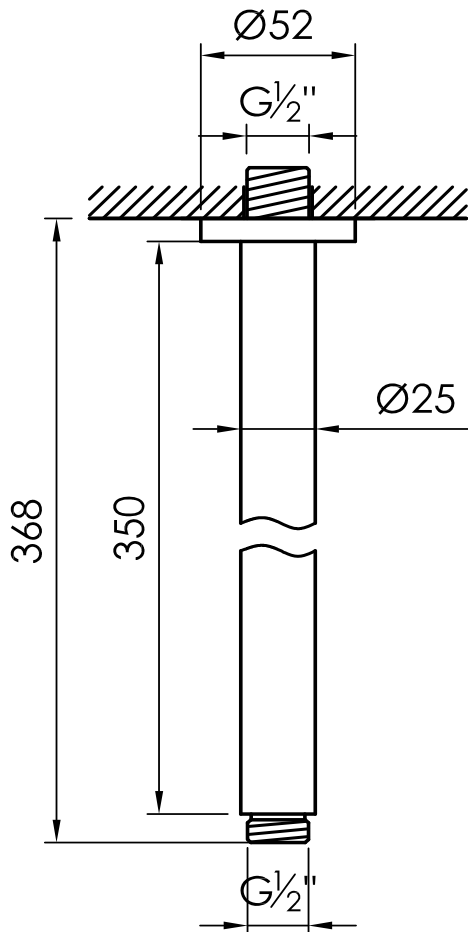

JEE-O slimline ceiling shower 35

Article code:

801-6830

● Brushed

801-6833

● Structured black

801-6834

● PVD coated bronze

801-6835

● PVD coated matt gold

801-6839

● PVD coated dark steel

Material:

Stainless Steel r304

Cleaning instructions:

download JEE-O shower and taps manual on our website: www.jee-o.com

Pressure:

Recommended working pressure 3Bar

Connection:

Thread:

G $\frac{1}{2}$ " (Ø15mm / 0.6")
British Standard Pipe (BSP)

Dimension package:

Total weight:

Package weight:

L 39.5 x W 6 x H 4 cm

0.4 kg

0.05 kg

7 year warranty - The general conditions can be found on our website: www.jee-o.com/downloads

HS code:

84818011900

Note: to complete with JEE-O slimline shower heads

JEE-O slimline ceiling shower 35 specifications | September 2023