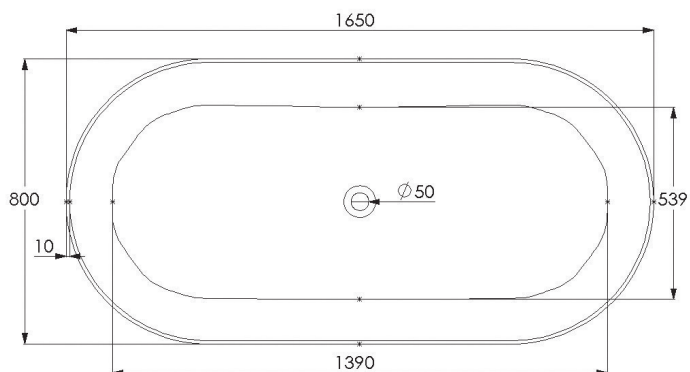

# JEE-O bloom bath specifications

Article code: **SBM074**  
 ● White DADOquartz

Material: DADOquartz - Scratch & abrasion resistant

Overflow: with integrated overflow

Waste diameter: 50 mm

Dimensions: L 165 x W 80 x H 64 cm  
 Bathtub rim: 1 cm  
 Net weight: 103 kg  
 Water capacity: 430 L

Note: cast products are subject to size variation of +/- 5 %

Dimension package: L 170 x W 85 x H 79 cm  
 Package weight: 50 kg

UV stability: 6 / BSEN438

25 year warranty - The general conditions can be found on our website: [www.jee-o.com/downloads](http://www.jee-o.com/downloads)