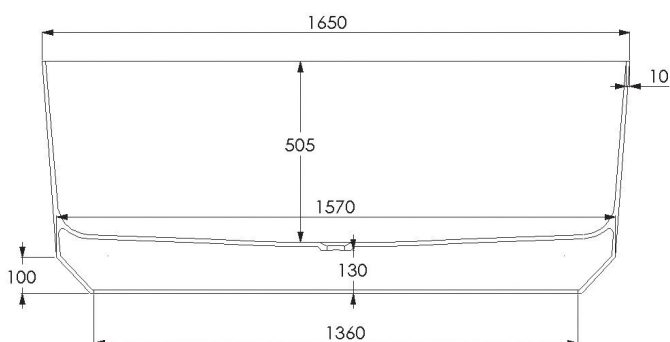

# JEE-O bloom bath specifications

Article code: **SBM074**  
 ● White DADOquartz

Material: DADOquartz - Scratch & abrasion resistant

Overflow: with integrated overflow

Waste diameter: 50 mm

Dimensions: L 165 x W 80 x H 64 cm  
 Bathtub rim: 1 cm  
 Net weight: 103 kg  
 Water capacity: 430 L

Note: cast products are subject to size variation of +/- 5 %

Dimension package: L 170 x W 85 x H 79 cm  
 Package weight: 50 kg

UV stability: 6 / BSEN438

25 year warranty - The general conditions can be found on our website: [www.jee-o.com/downloads](http://www.jee-o.com/downloads)