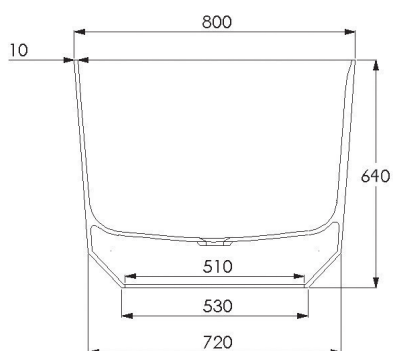

# JEE-O bloom bath specifications

Article code: **SBM074**  
 ● White DADOquartz

Material: DADOquartz - Scratch & abrasion resistant

Overflow: with integrated overflow

Waste diameter: 50 mm

Dimensions: L 165 x W 80 x H 64 cm  
 Bathtub rim: 1 cm  
 Net weight: 103 kg  
 Water capacity: 430 L

Note: cast products are subject to size variation of +/- 5 %

Dimension package: L 170 x W 85 x H 79 cm  
 Package weight: 50 kg

UV stability: 6 / BSEN438

25 year warranty - The general conditions can be found on our website: [www.jee-o.com/downloads](http://www.jee-o.com/downloads)