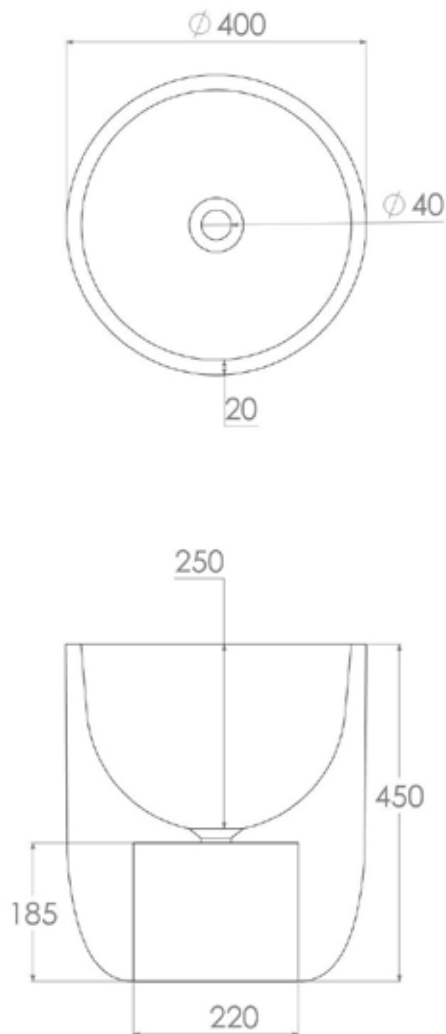

JEE-O flow basin

Article code:

SWMBAS73

● White DADOquartz

Material:

DADOquartz - Scratch & abrasion resistant

Waste diameter:

40mm

Dimensions:

L 40 x W 40 x H 45 cm

Basin rim:

2 cm

Net weight:

12kg

Note: cast products are subject to size variation of +/- 5 %

Dimension package:

L 50 x W 50 x H 50 cm

Package weight:

1kg

UV stability:

6 / BSEN438

25 year warranty - The general conditions can be found on our website: www.jee-o.com/downloads

HS code:

68109900