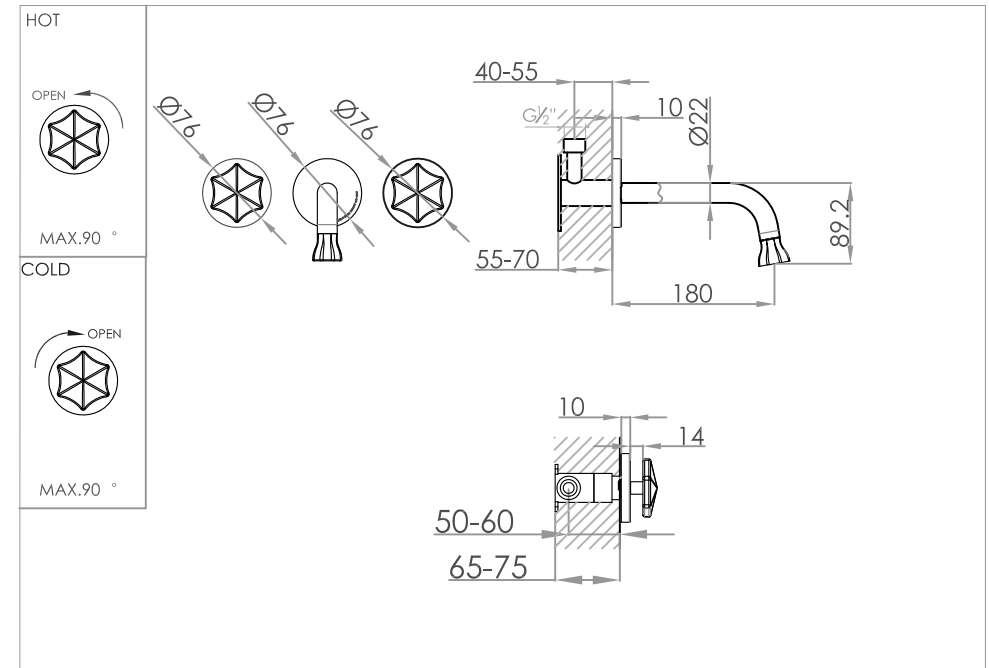

wall mounted basin mixer

wand wastafelkraan

600-1506

installation

technical diagram

explosion diagram