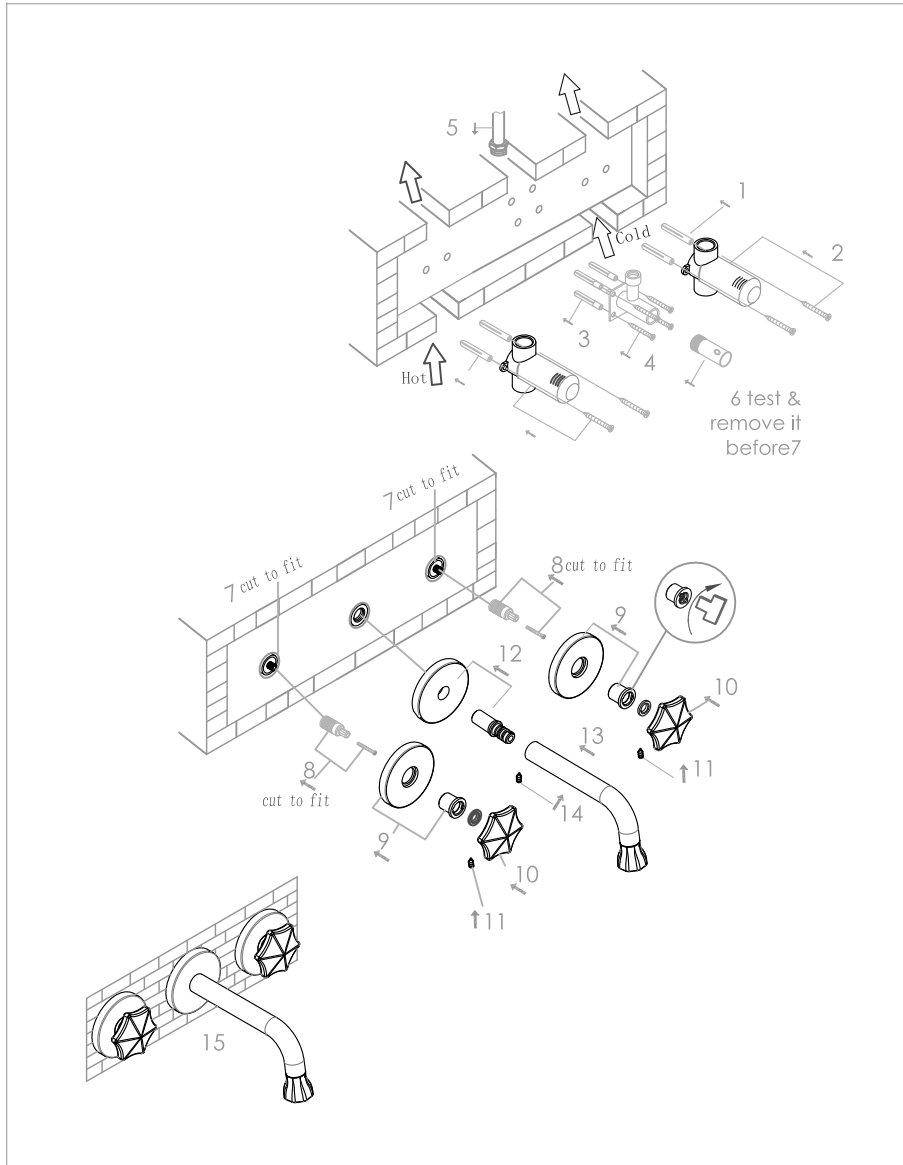

wall mounted basin mixer

wand wastafelkraan

600-1506

installation

technical diagram

explosion diagram