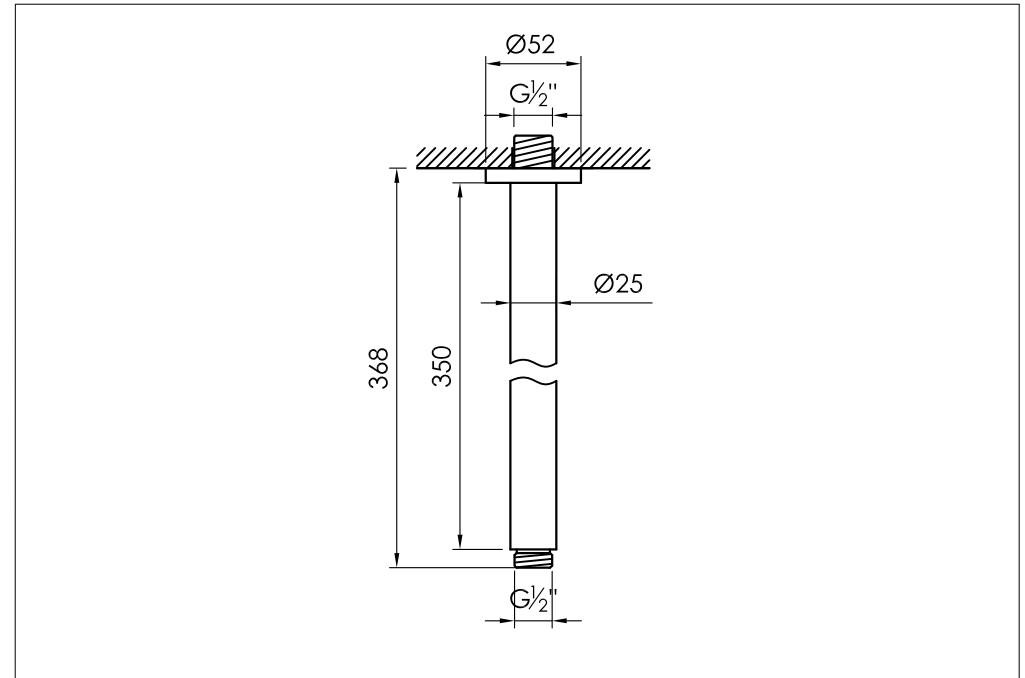

ceiling mounted shower arm, 350mm

plafond douchekophouder, 350mm

801-6830 / 801-6833 / 801-6834 / 801-6835

installation

technical diagram

explosion diagram

SNxxx-20xx

www.jee-o.com