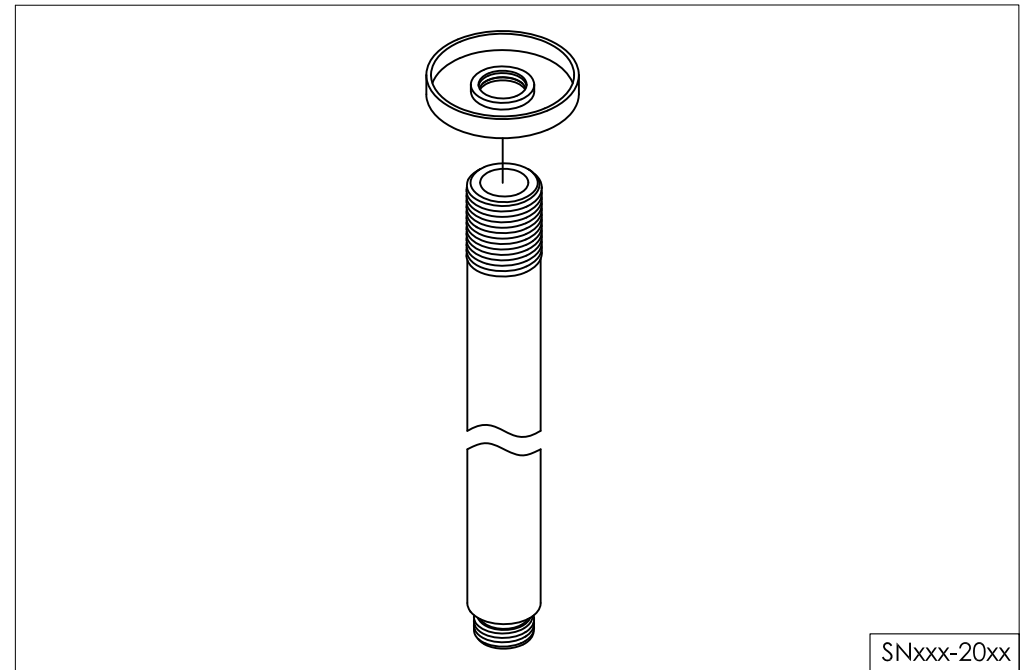

ceiling mounted shower arm, 350mm

plafond douchekophouder, 350mm

801-6830 / 801-6833 / 801-6834 / 801-6835

installation

technical diagram

explosion diagram

SNxxx-20xx

www.jee-o.com