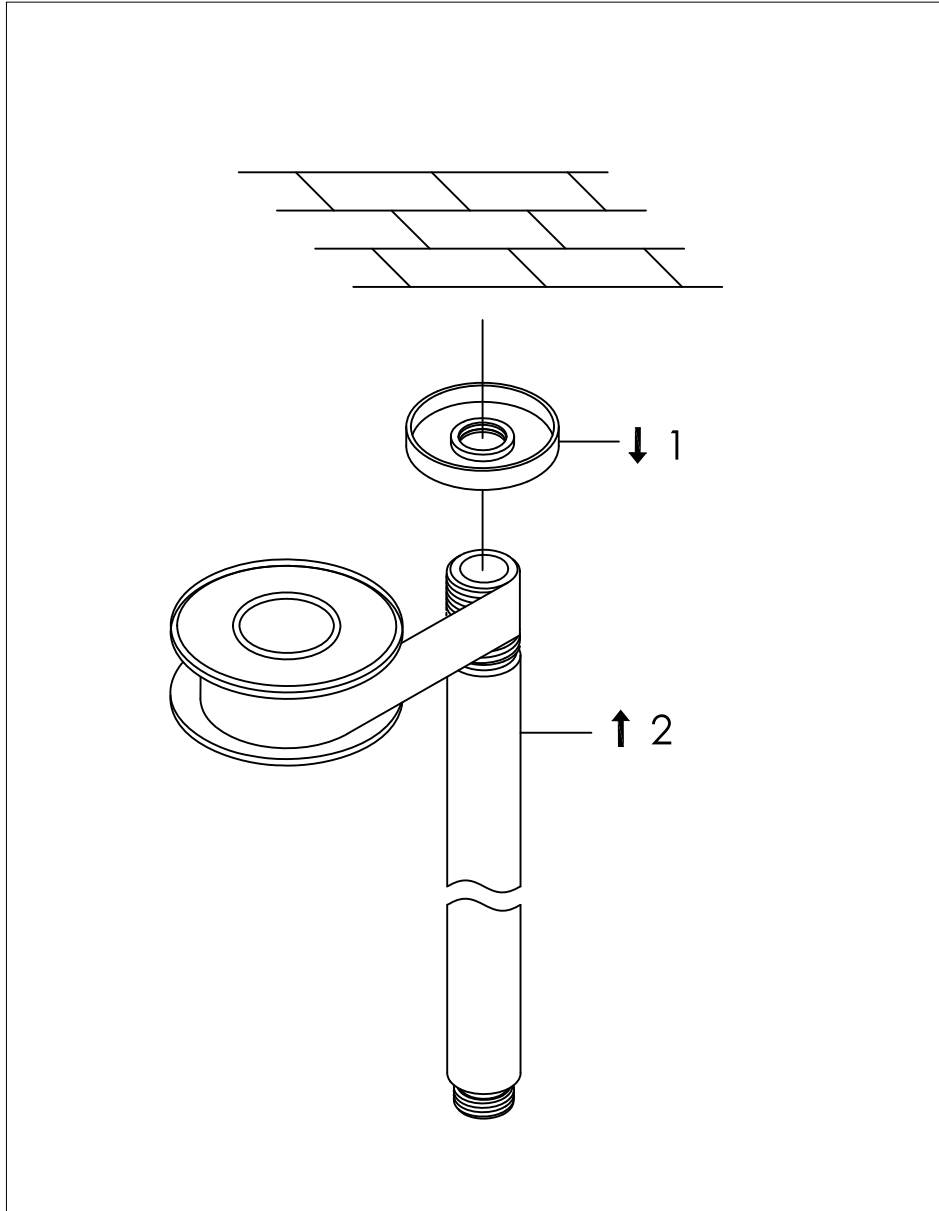

ceiling mounted shower arm, 350mm

plafond douchekophouder, 350mm

801-6830 / 801-6833 / 801-6834 / 801-6835

installation

technical diagram

explosion diagram

SNxxx-20xx

www.jee-o.com