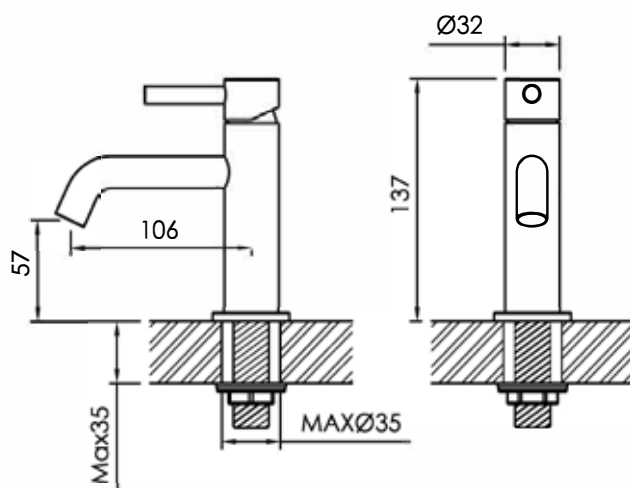

JEE-O slimline pillar tap

Article code:

800-1710

● Brushed

800-1713

● Structured black

800-1714

● PVD coated bronze

800-1755

● PVD coated matt gold

800-1759

● PVD coated dark steel

Material:

Stainless Steel r304

Cleaning instructions:

download JEE-O shower and taps manual on our website: www.jee-o.com

Cartridges:

JEE-O ceramic valve, item code 005-0403

Flow at cold water:

7l p/m at 3bar pressure

Pressure:

Recommended working pressure 3Bar

Connection:

G 1/2" (0.6")
nylon^(out)/epdm⁽ⁱⁿ⁾ flexhose
with brass swivel 3/8" (0.375")
British Standard Pipe (BSP)

Thread:

Dimension package:

L 31 x W 22.5 x H 8 cm

Total weight:

1,15 kg

Package weight:

0,25 kg

7 year warranty - The general conditions can be found on our website: www.jee-o.com/downloads