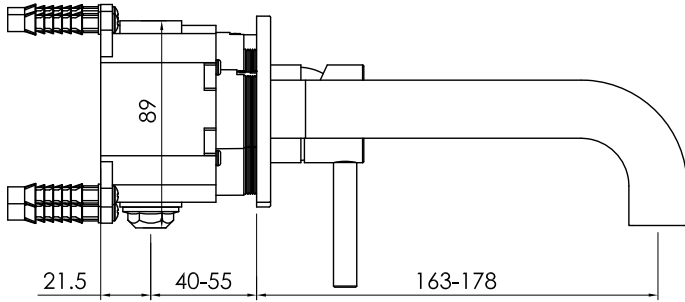

# JEE-O slimline wall basin mixer 90

Article code:

800-1510

● Brushed

800-1513

● Structured black

800-1514

● PVD coated bronze

800-1515

● PVD coated matt gold

800-1519

● PVD coated dark steel

Material:

Stainless Steel r304

Cleaning instructions:

download JEE-O shower and taps manual on our website: [www.jee-o.com](http://www.jee-o.com)

Cartridge:

Sedal ceramic mixing mechanism (35mm), item code 005-0101

Flow at water of 38°C:

12l p/m at 3Bar pressure

Pressure:

Recommended working pressure 3Bar

Connection:

4 x G 1/2" (ø15mm / 0.6")

Thread:

British Standard Pipe (BSP)

Dimension package:

L 29 x W 25 x H 17cm

Total weight:

2.21 kg

Package weight:

0.68 kg