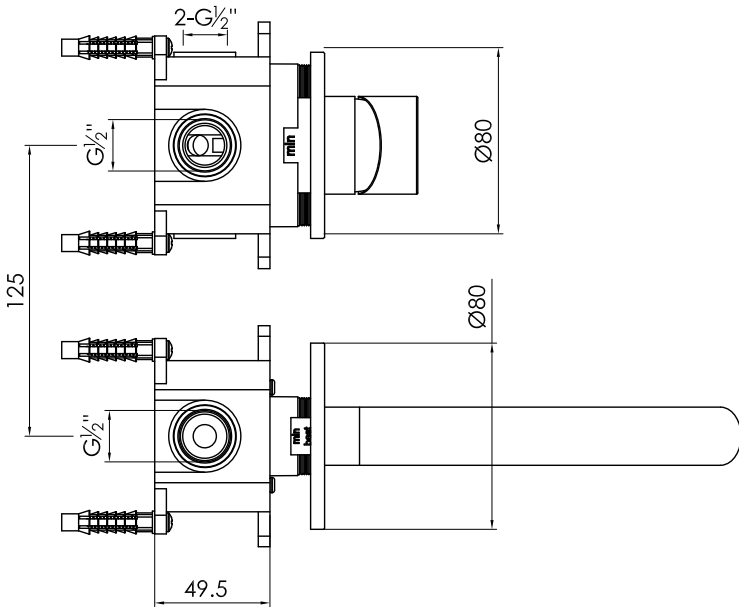

# JEE-O slimline wall basin mixer 90

Article code:

800-1510

● Brushed

800-1513

● Structured black

800-1514

● PVD coated bronze

800-1515

● PVD coated matt gold

800-1519

● PVD coated dark steel

Material:

Stainless Steel r304

Cleaning instructions:

download JEE-O shower and taps manual on our website: [www.jee-o.com](http://www.jee-o.com)

Cartridge:

Sedal ceramic mixing mechanism (35mm), item code 005-0101

Flow at water of 38°C:

12l p/m at 3Bar pressure

Pressure:

Recommended working pressure 3Bar

Connection:

4 x G 1/2" (ø15mm / 0.6")

Thread:

British Standard Pipe (BSP)

Dimension package:

L 29 x W 25 x H 17cm

Total weight:

2.21 kg

Package weight:

0.68 kg