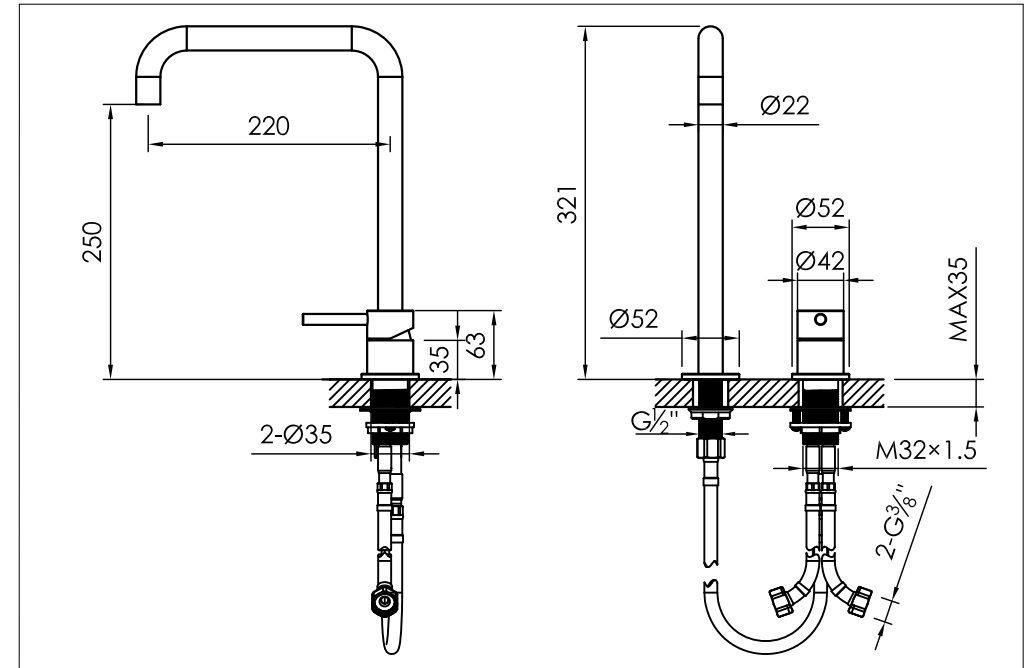

top mounted two-hole basin mixer, high

opbouw twee-gats wastafelkraan, hoog

800-1770 / 800-1773 / 800-1774 / 800-1775

installation

technical diagram

explosion diagram

SNxxx-20xx

www.jee-o.com