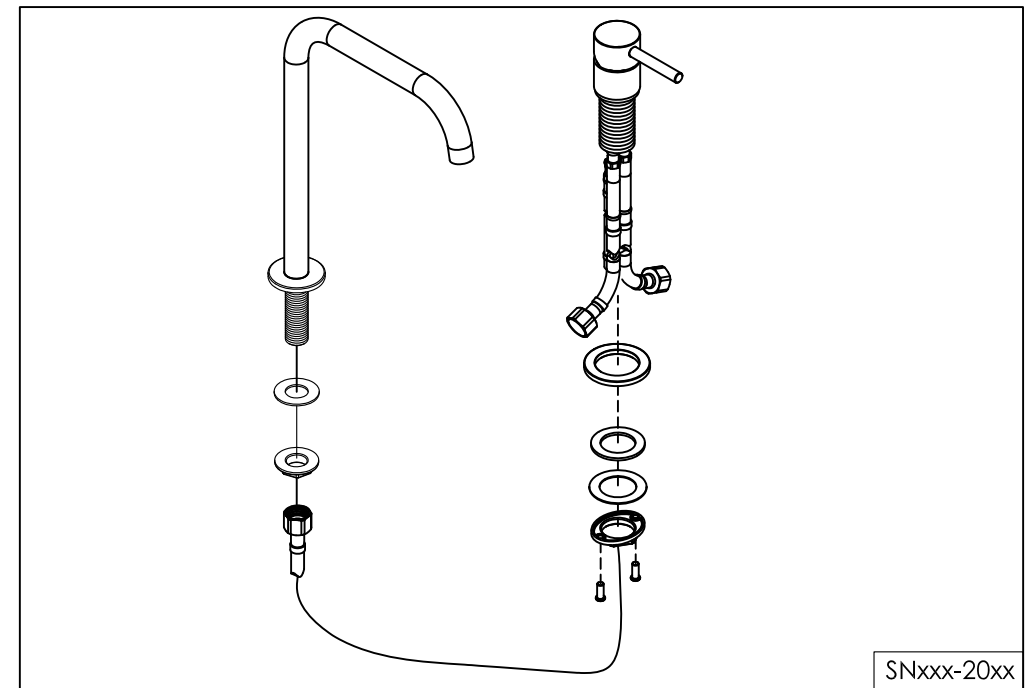

top mounted two-hole basin mixer, high

opbouw twee-gats wastafelkraan, hoog

800-1770 / 800-1773 / 800-1774 / 800-1775

installation

technical diagram

explosion diagram

SNxxx-20xx

www.jee-o.com