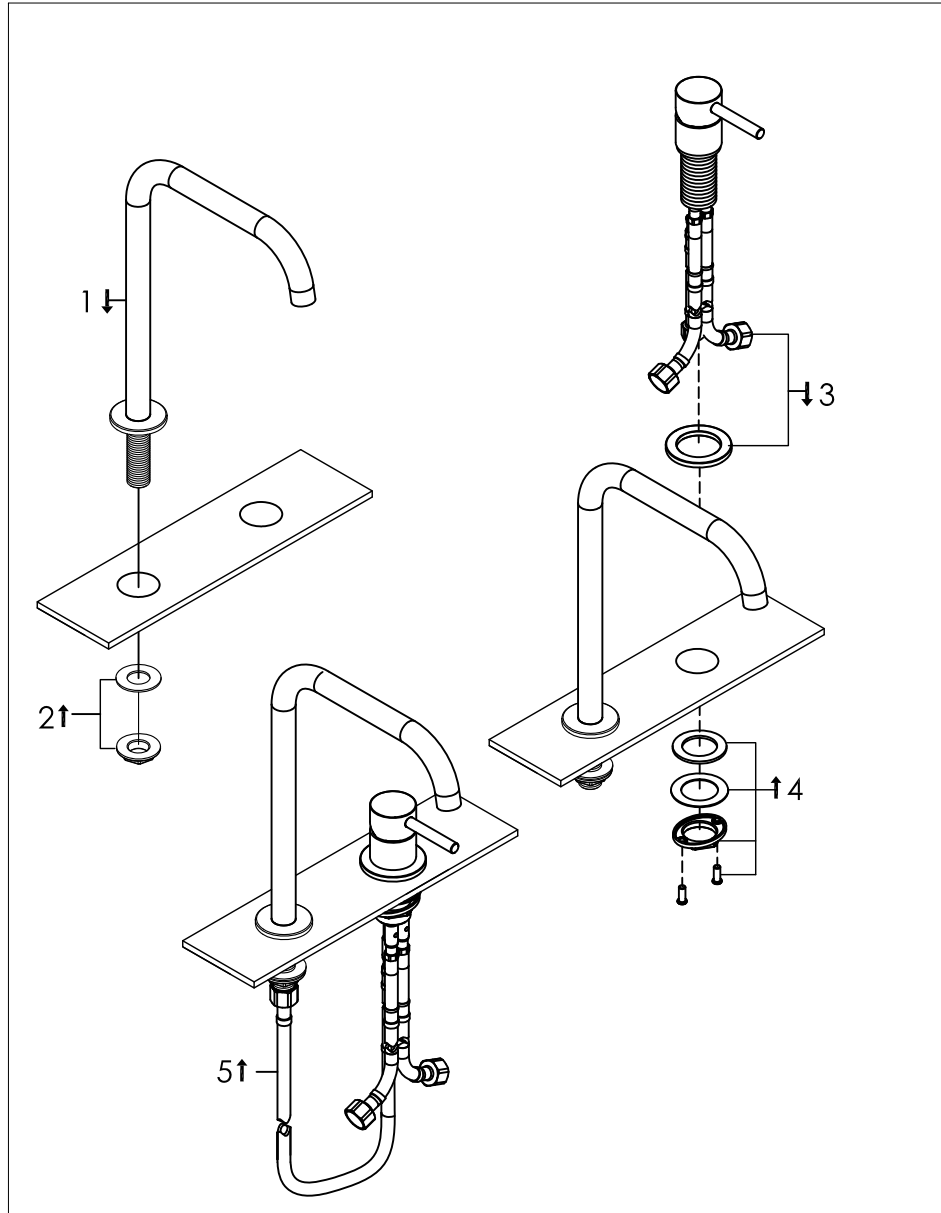

top mounted two-hole basin mixer, high

opbouw twee-gats wastafelkraan, hoog

800-1770 / 800-1773 / 800-1774 / 800-1775

installation

technical diagram

explosion diagram

SNxxx-20xx

www.jee-o.com