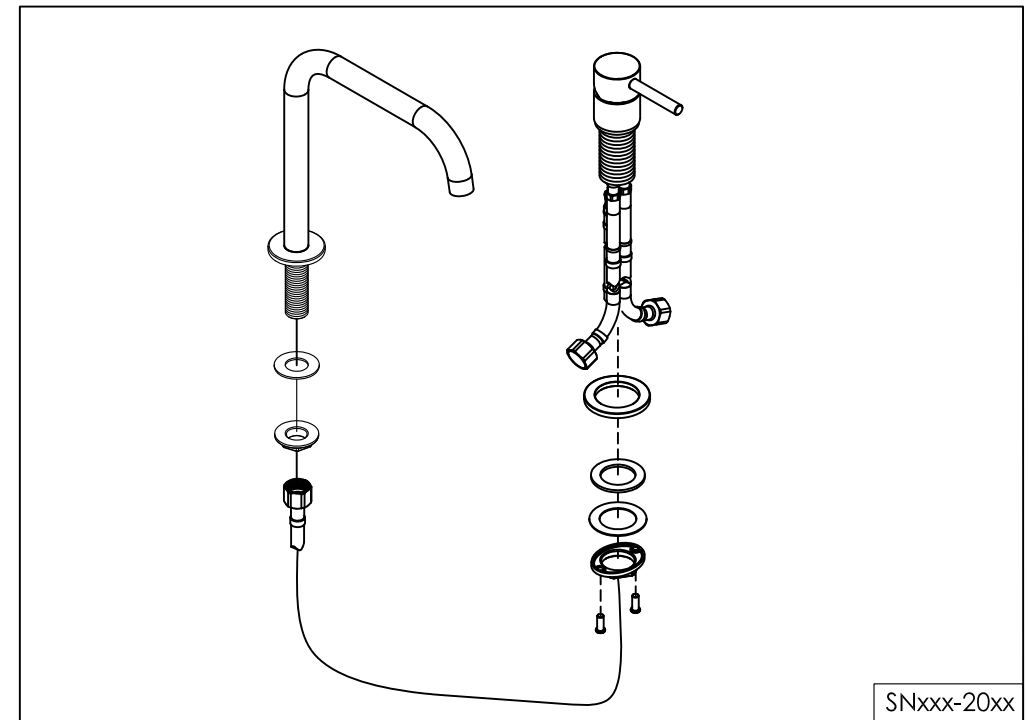

top mounted two-hole basin mixer, low

opbouw twee-gats wastafelkraan, laag

800-1760 / 800-1763 / 800-1764 / 800-1765

installation

technical diagram

explosion diagram

SNxxx-20xx

www.jee-o.com