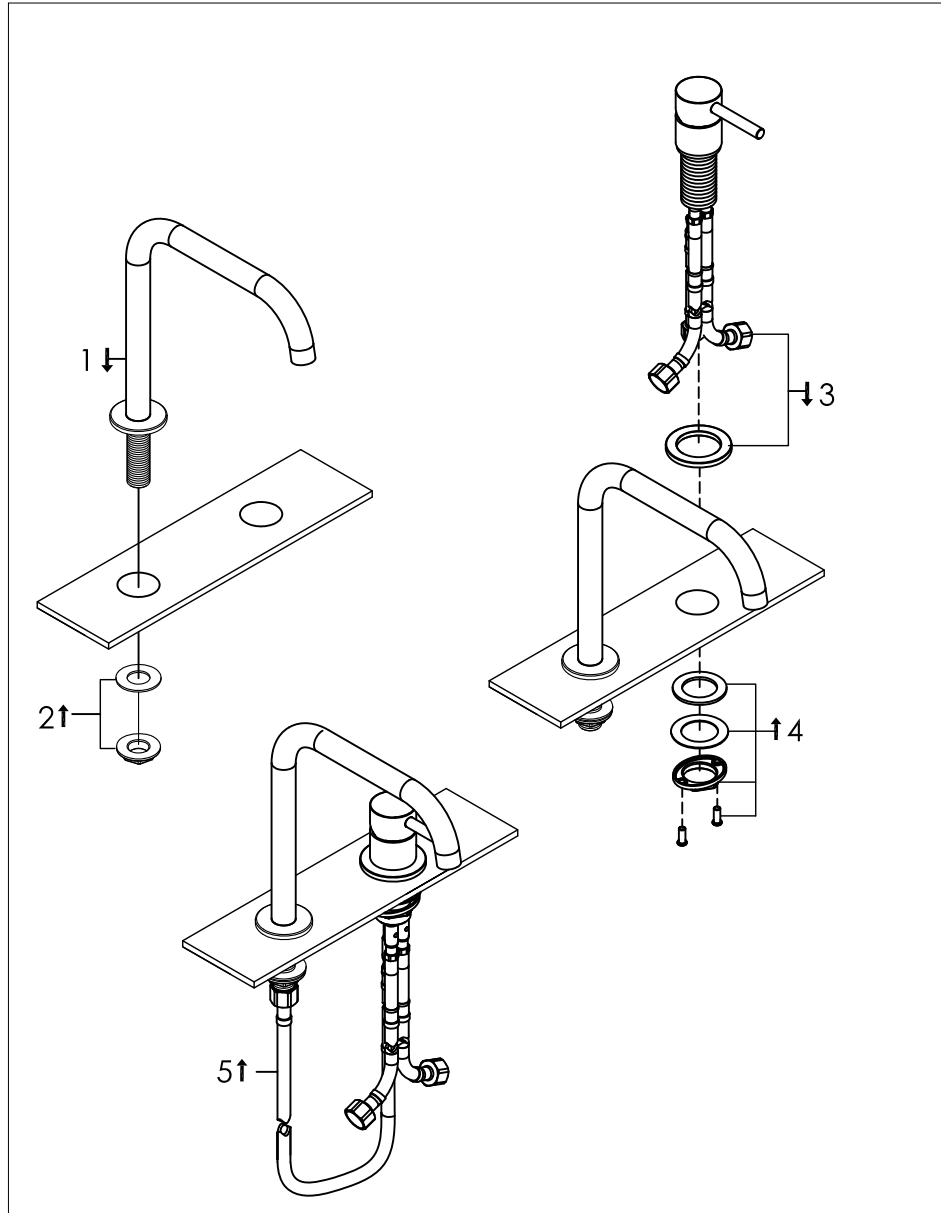

top mounted two-hole basin mixer, low

opbouw twee-gats wastafelkraan, laag

800-1760 / 800-1763 / 800-1764 / 800-1765

installation

technical diagram

explosion diagram

SNxxx-20xx

www.jee-o.com