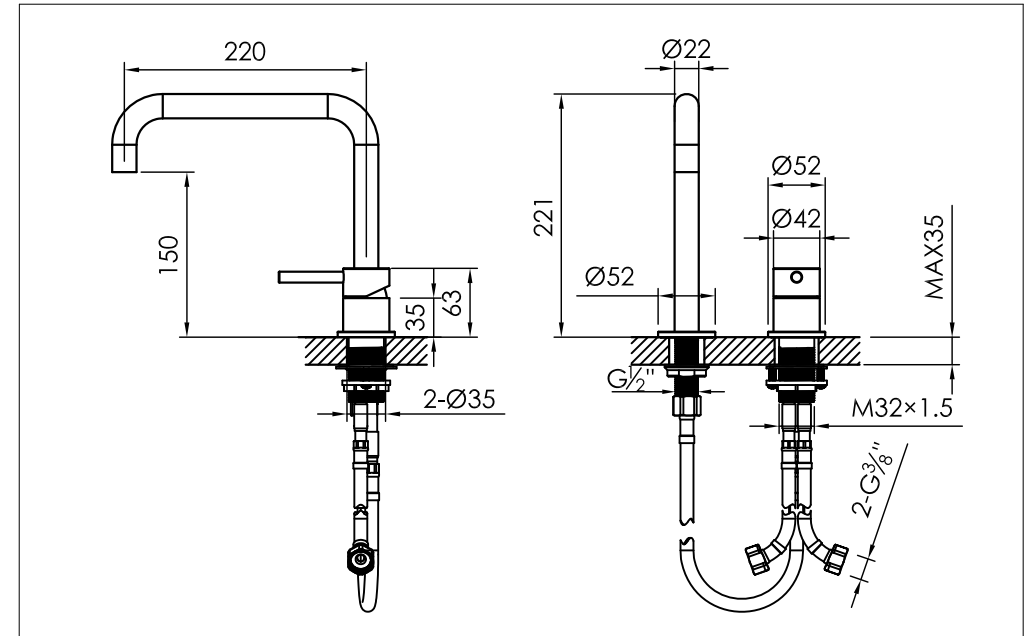

top mounted two-hole basin mixer, low

opbouw twee-gats wastafelkraan, laag

800-1760 / 800-1763 / 800-1764 / 800-1765

installation

technical diagram

explosion diagram

SNxxx-20xx

www.jee-o.com