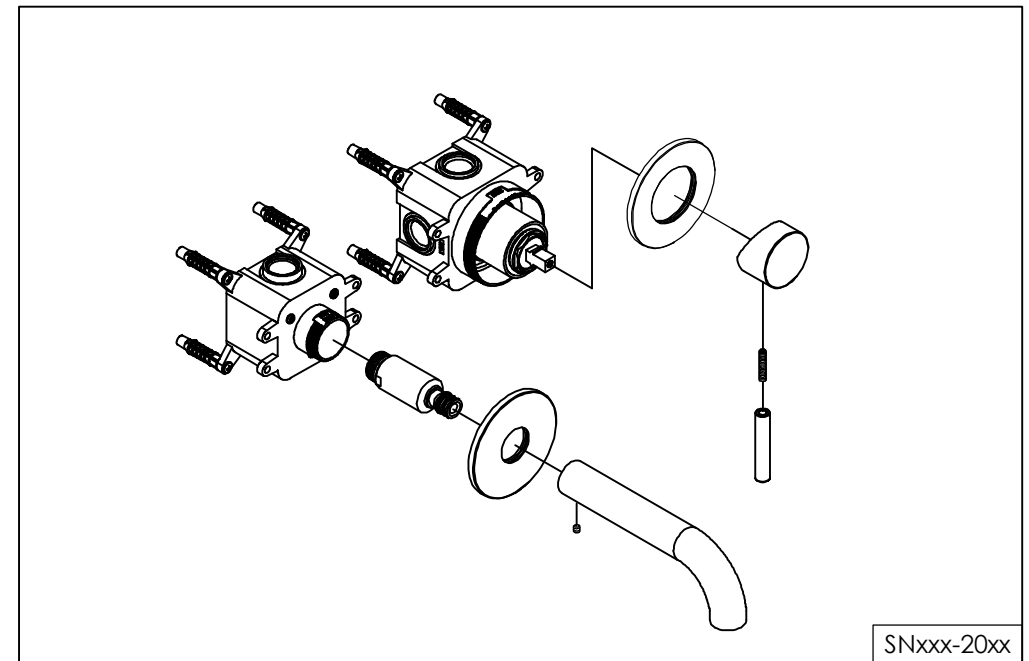

wall mounted basin mixer with build-in box

wand wastafelkraan met inbouwdoos

installation

800-1510 / 800-1513 / 800-1514 / 800-1515

technical diagram

explosion diagram

SNxxx-20xx

www.jee-o.com