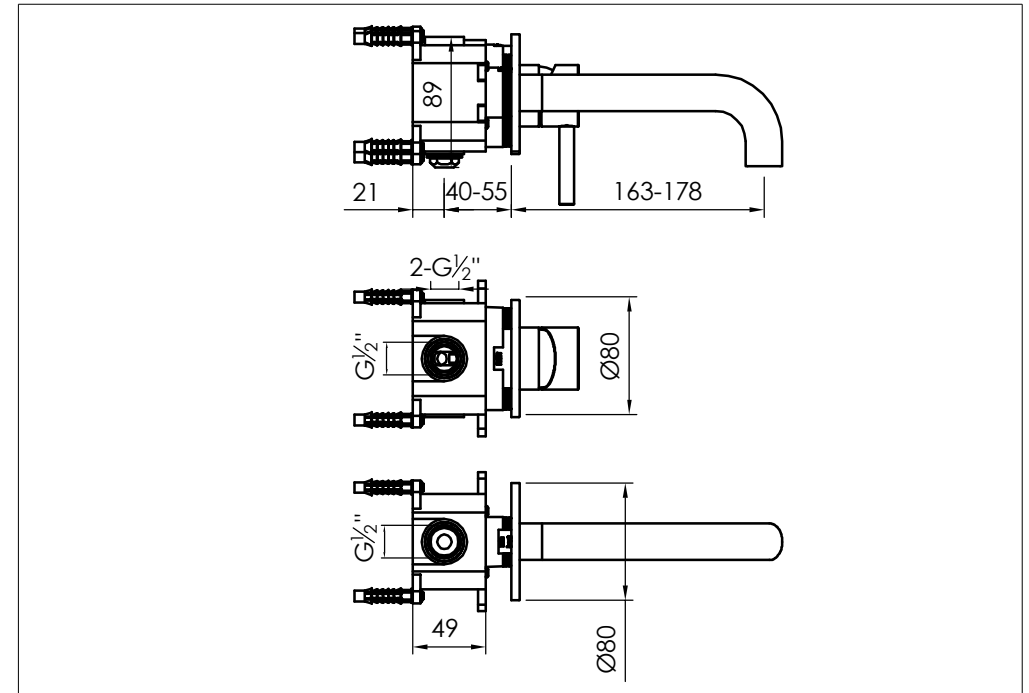

wall mounted basin mixer with build-in box

wand wastafelkraan met inbouwdoos

installation

800-1510 / 800-1513 / 800-1514 / 800-1515

technical diagram

explosion diagram

SNxxx-20xx

www.jee-o.com