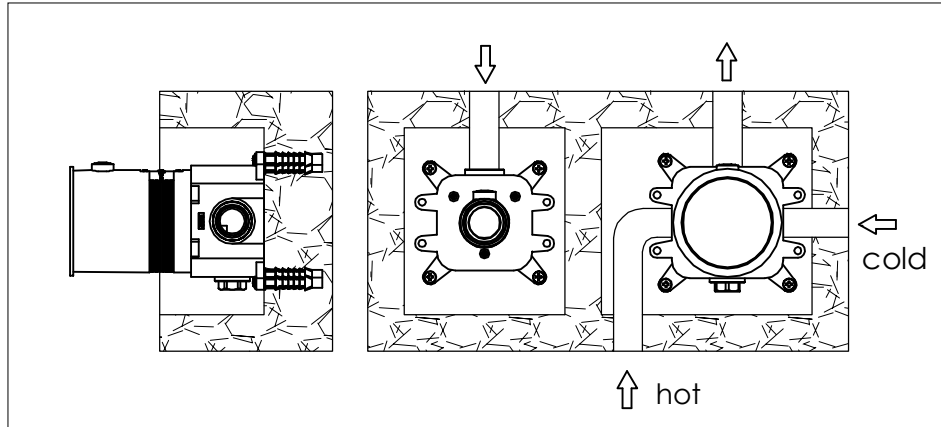

wall mounted basin mixer with build-in box

wand wastafelkraan met inbouwdoos

installation

800-1510 / 800-1513 / 800-1514 / 800-1515

technical diagram

explosion diagram

SNxxx-20xx

www.jee-o.com