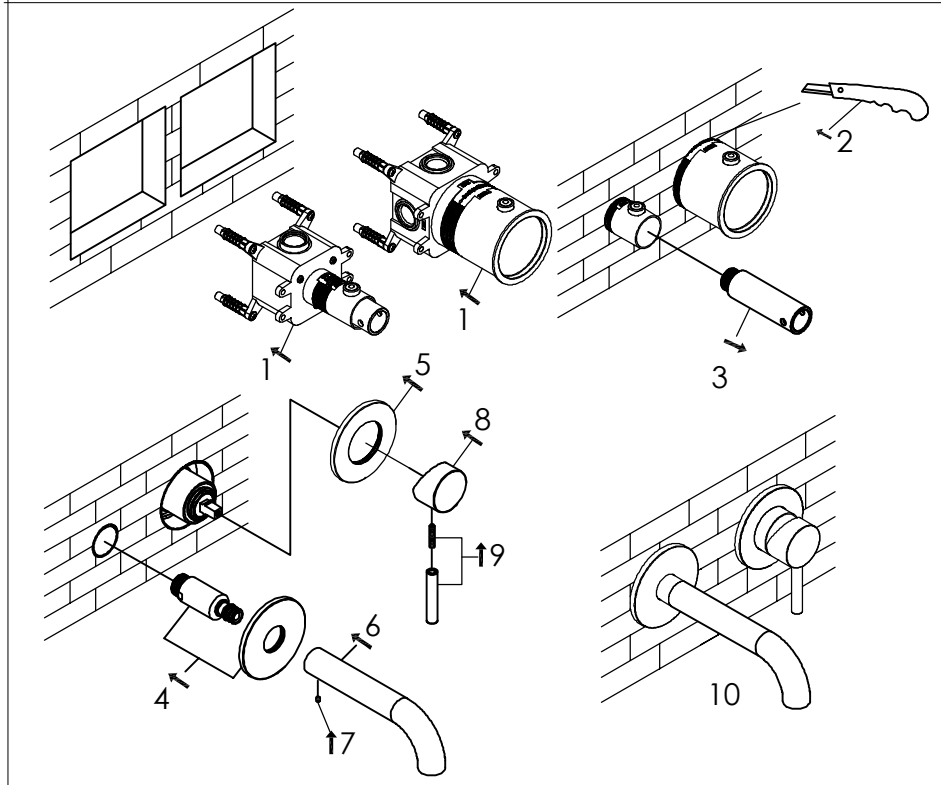

wall mounted basin mixer with build-in box

wand wastafelkraan met inbouwdoos

installation

800-1510 / 800-1513 / 800-1514 / 800-1515

technical diagram

explosion diagram

SNxxx-20xx

www.jee-o.com