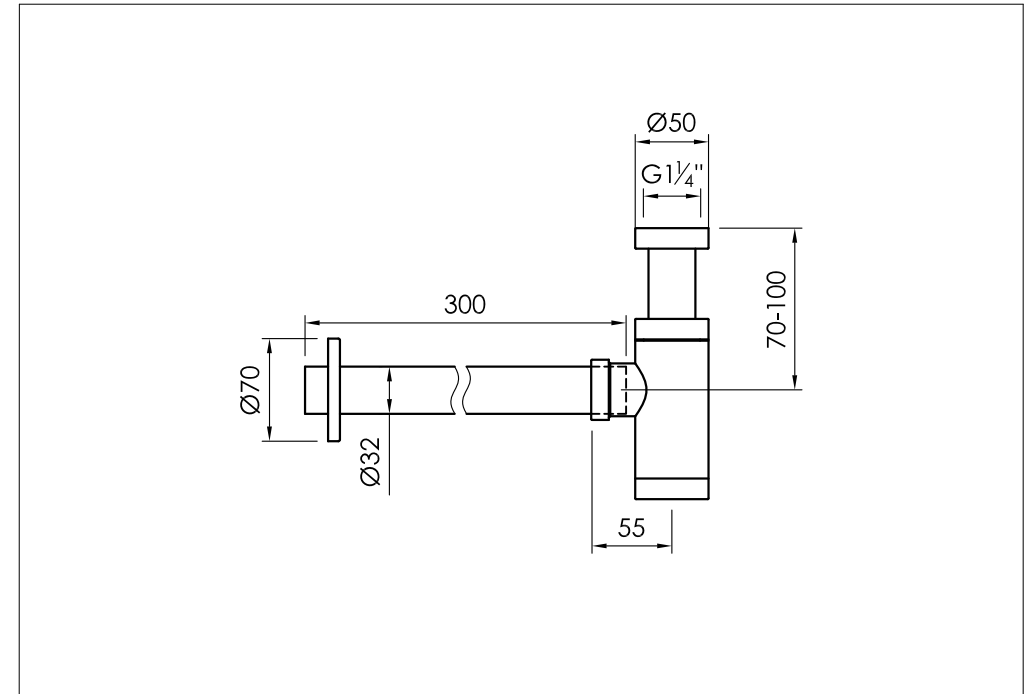

basin siphon, compact

wastafel sifon, compact

001-0120 / 001-0123 / 001-0124 / 001-0125

installation

technical diagram

explosion diagram

SNxxx-20xx

www.jee-o.com