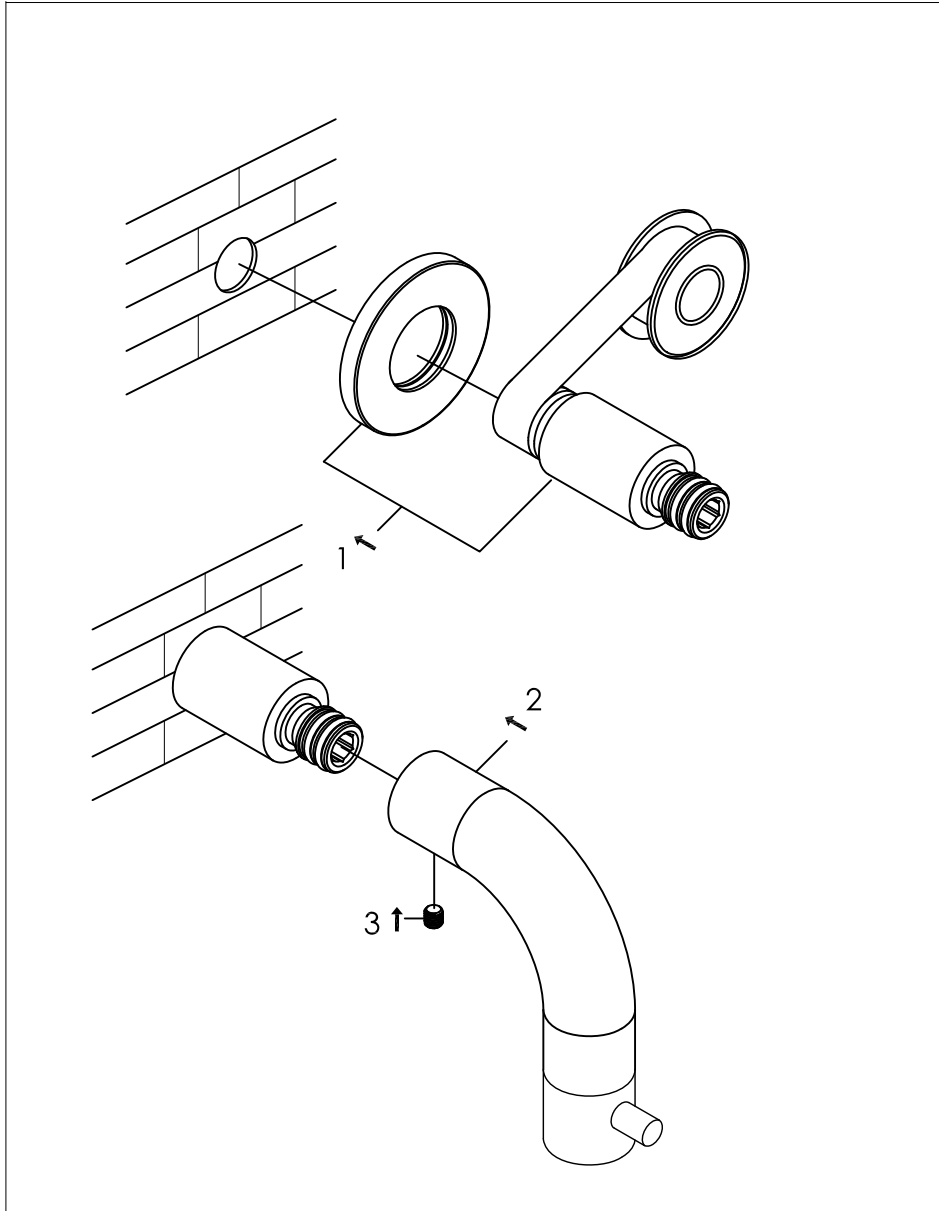

wall mounted cold water tap

wand koud water wastafelkraan

800-3730 / 800-3733 / 800-3734 / 800-3735

installation

technical diagram

explosion diagram

SNxxx-21xx

www.jee-o.com