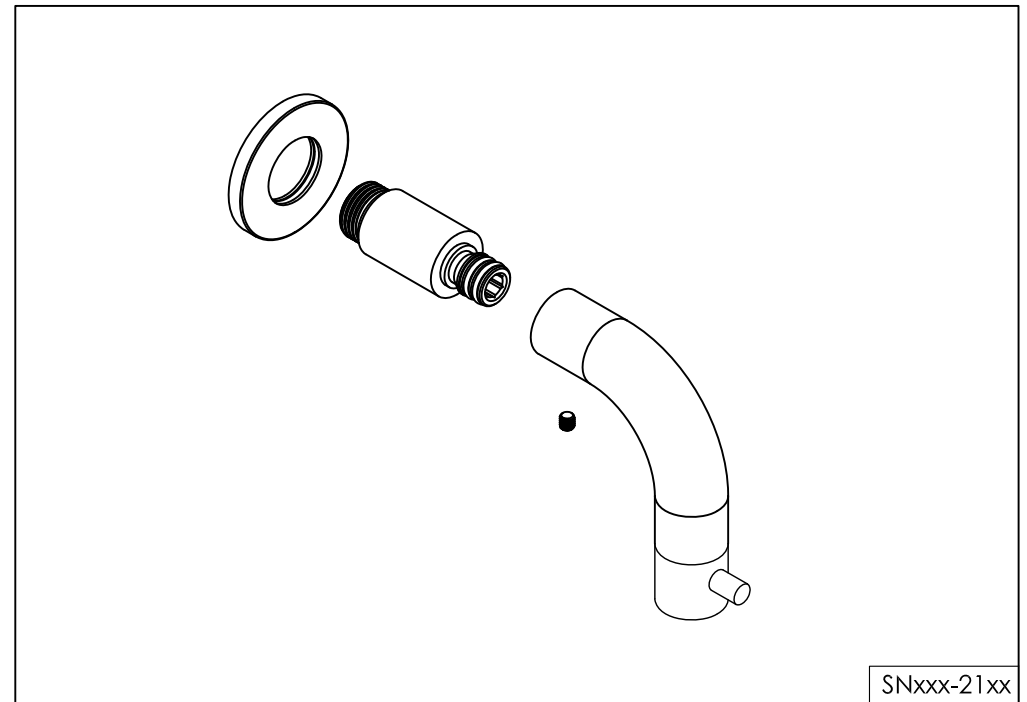

wall mounted cold water tap

wand koud water wastafelkraan

800-3730 / 800-3733 / 800-3734 / 800-3735

installation

technical diagram

explosion diagram

SNxxx-21xx

www.jee-o.com