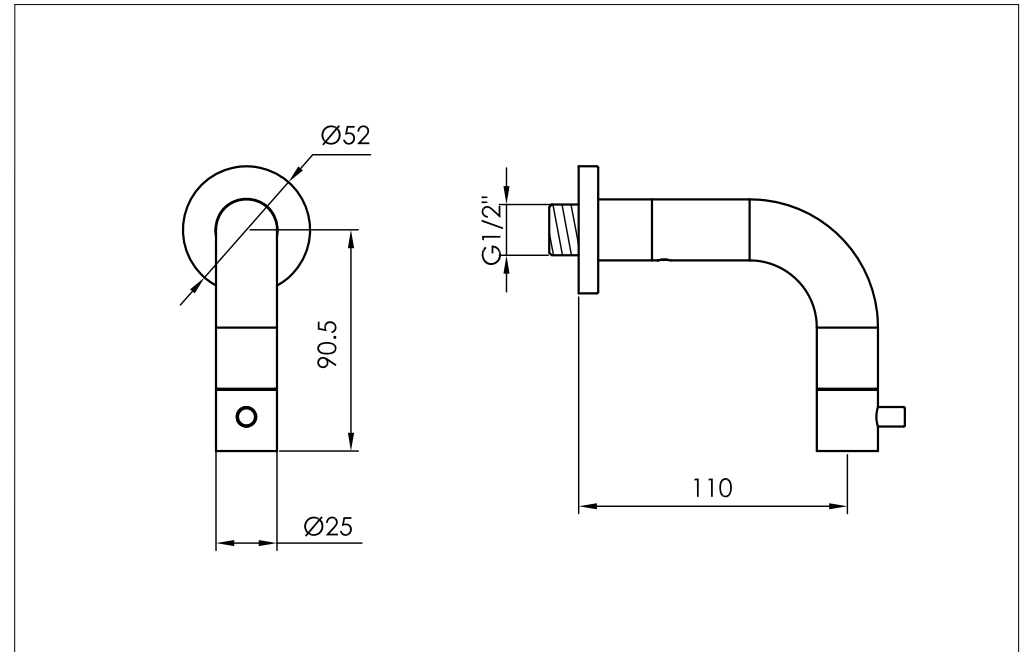

wall mounted cold water tap

wand koud water wastafelkraan

800-3730 / 800-3733 / 800-3734 / 800-3735

installation

technical diagram

explosion diagram

SNxxx-21xx

www.jee-o.com