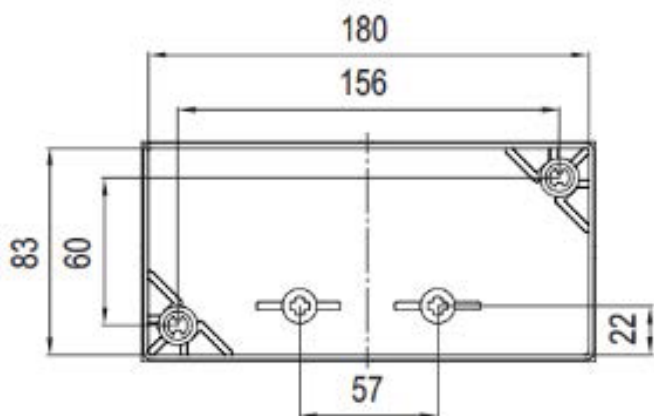

JEE-O XT flush plate

Compatible with all Wisa XT toilet systems,
Schwab Duplo 387 system and Liv-Fix 6052 system

Article code:

007-0020

● Brushed

007-0023

● Structured black

007-0024

● PVD coated bronze

007-0025

● PVD coated matt gold

007-0027

● White

Material:

Stainless steel panel on ABS base plate

Characteristics:

Dual flush, mechanical control

Cleaning instructions:

download JEE-O shower and taps manual on our website: www.jee-o.com

Flush:

6 or 3 L

Dimension package:

L 19 x W 25 x H 4,8 cm

Total weight:

0.65 kg

Package weight:

0.09 kg

Placement:

Front or top

Opening dimensions:

18 x 8.3 cm

Scope of delivery:

Control panel

Set of fixation and mounting pins

Mounting instructions

7 year warranty - The general conditions can be found on our website: www.jee-o.com/downloads

HS code:

73249000

JEE-O XT flush plate specifications | September 2021

Models are subject to change and specs may contain typographical errors

Slight variations in the aesthetic appearance of the product, including the color, may occur after exposure to external influences such as sunlight, pollution or harmful chemicals