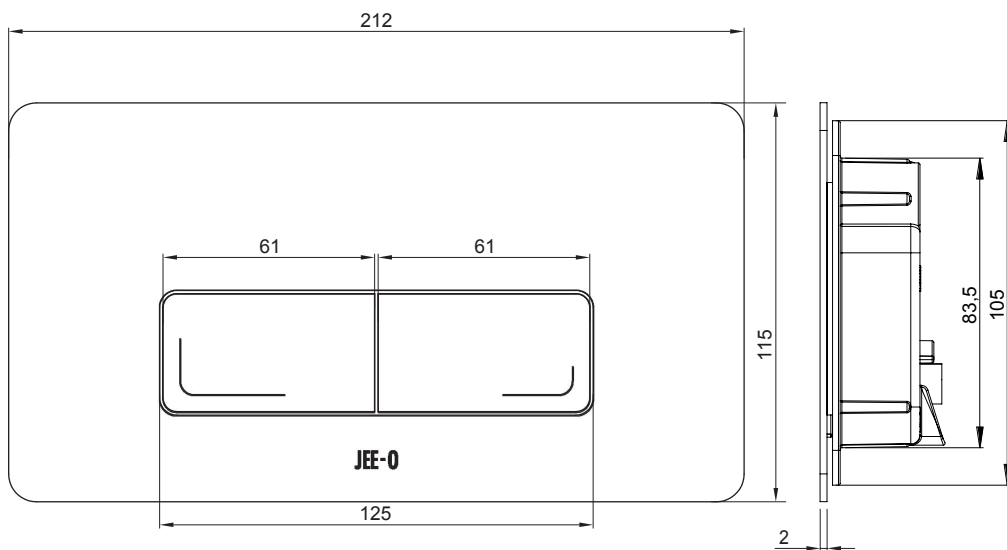

JEE-O XT flush plate

Compatible with all Wisa XT toilet systems,
Schwab Duplo 387 system and Liv-Fix 6052 system

Article code:

007-0020

● Brushed

007-0023

● Structured black

007-0024

● PVD coated bronze

007-0025

● PVD coated matt gold

007-0027

● White

Material:

Stainless steel panel on ABS base plate

Characteristics:

Dual flush, mechanical control

Cleaning instructions:

download JEE-O shower and taps manual on our website: www.jee-o.com

Flush:

6 or 3 L

Dimension package:

L 19 x W 25 x H 4,8 cm

Total weight:

0.65 kg

Package weight:

0.09 kg

Placement:

Front or top

Opening dimensions:

18 x 8.3 cm

Scope of delivery:

Control panel

Set of fixation and mounting pins

Mounting instructions

7 year warranty - The general conditions can be found on our website: www.jee-o.com/downloads

HS code:

73249000

JEE-O XT flush plate specifications | September 2021

Models are subject to change and specs may contain typographical errors

Slight variations in the aesthetic appearance of the product, including the color, may occur after exposure to external influences such as sunlight, pollution or harmful chemicals