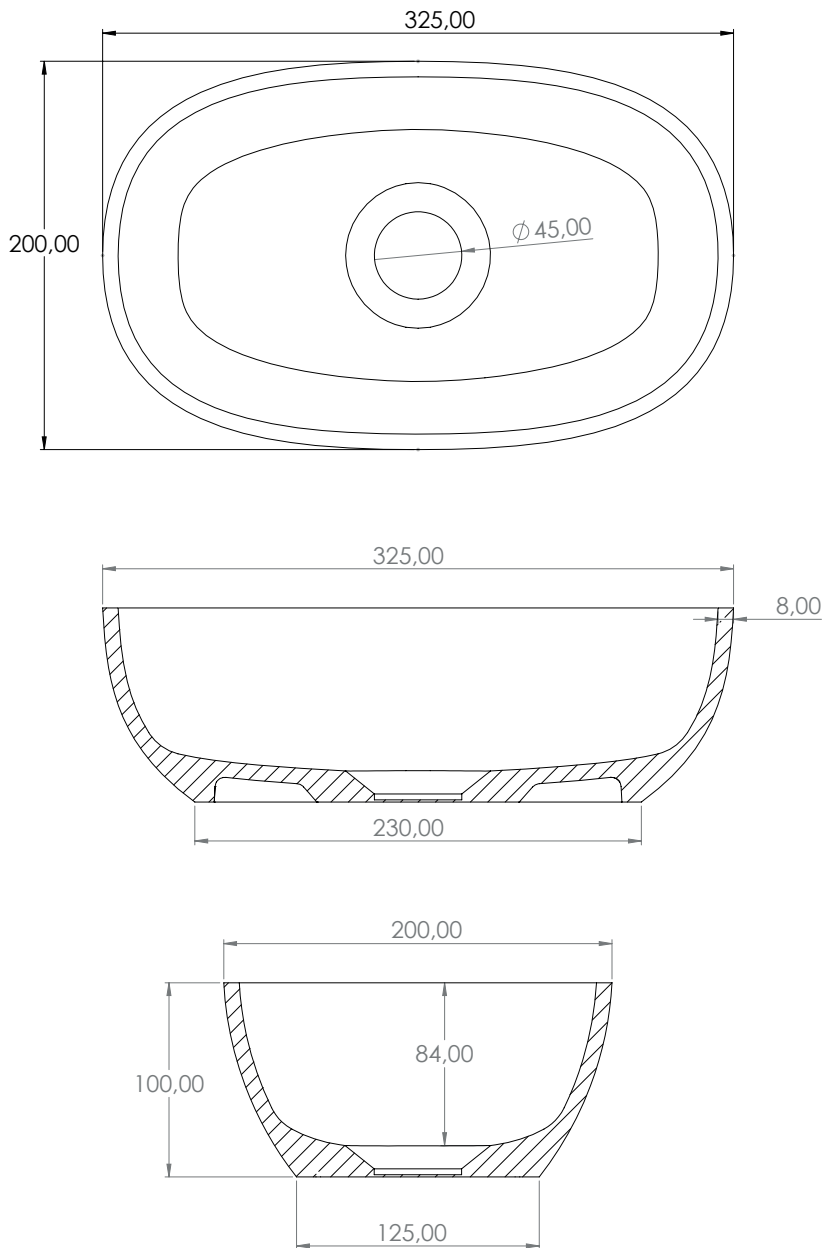

JEE-O amsterdam basin small

Article code: **SWMBAS110**
● White DADOquartz

Material: DADOquartz - Scratch & abrasion resistant
Waste diameter: 45mm

Dimensions: L 20 x W 32.5 x H 10 cm
Basin rim: 1 cm
Net weight: 2kg

Note: cast products are subject to size variation of +/-5%

Dimension package: L 36 x W 27 x H 15 mm
Package weight: 0,7kg
Total weight: 2,3kg

UV stability: 6 / BSEN438

25 year warranty - The general conditions can be found on our website: www.jee-o.com/downloads