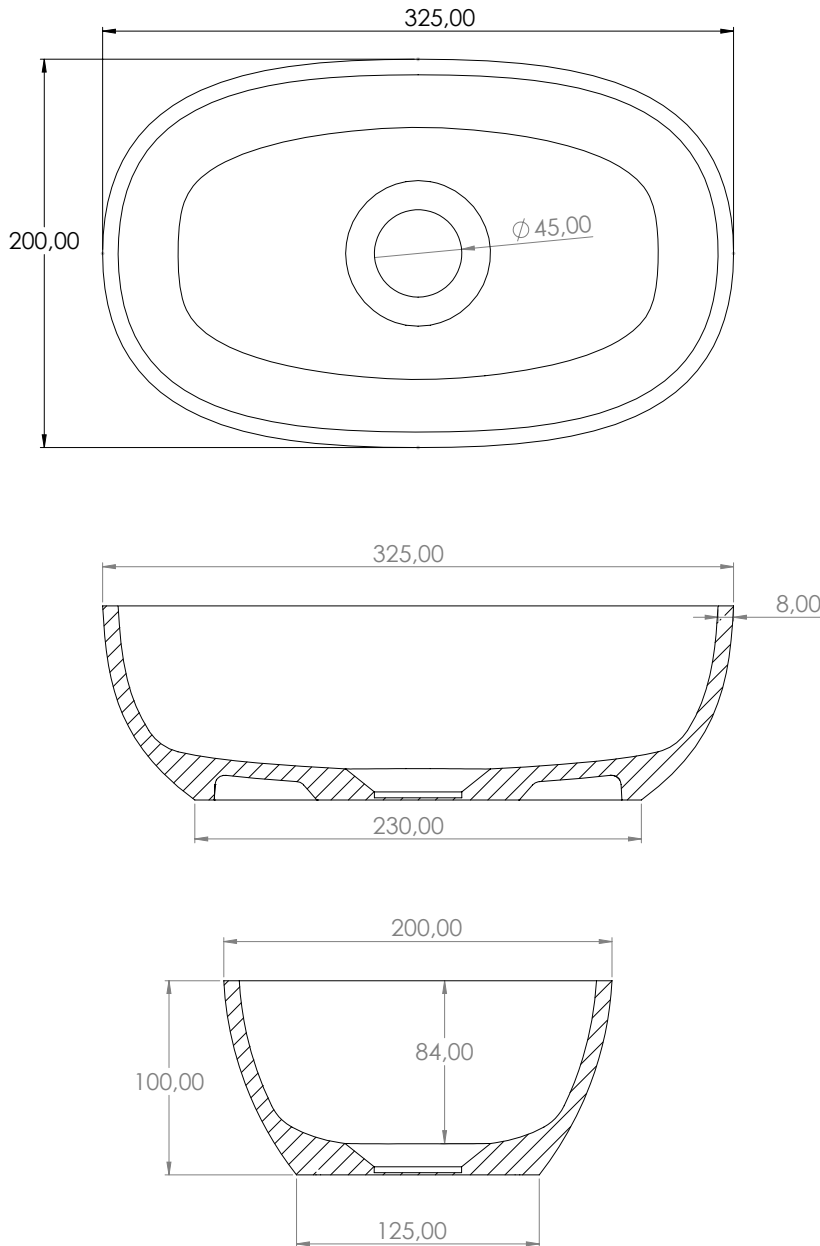

# JEE-O amsterdam basin small

Article code:

- SWMBAS110
- White DADOquartz
- SWMBAS110 - black
- Outside - black
- SWMBAS110 - terra pink
- Outside - terra pink
- SWMBAS110 - silver
- Outside - silver
- SWMBAS110 - bronze
- Outside - bronze
- SWMBAS110 - gold
- Outside - gold
- SWMBAS110 - dark steel
- Outside - dark steel

Material:  
Waste diameter:

DADOquartz - Scratch & abrasion resistant  
45mm

Dimensions: L 20 x W 32.5 x H 10 cm  
Basin rim: 1 cm  
Net weight: 2kg

Note: cast products are subject to size variation of +/-5%

Dimension package: L 36 x W 27 x H 15 mm  
Package weight: 0,7kg

UV stability: 6 / BSEN438

25 year warranty - The general conditions can be found on our website: [www.jee-o.com/downloads](http://www.jee-o.com/downloads)